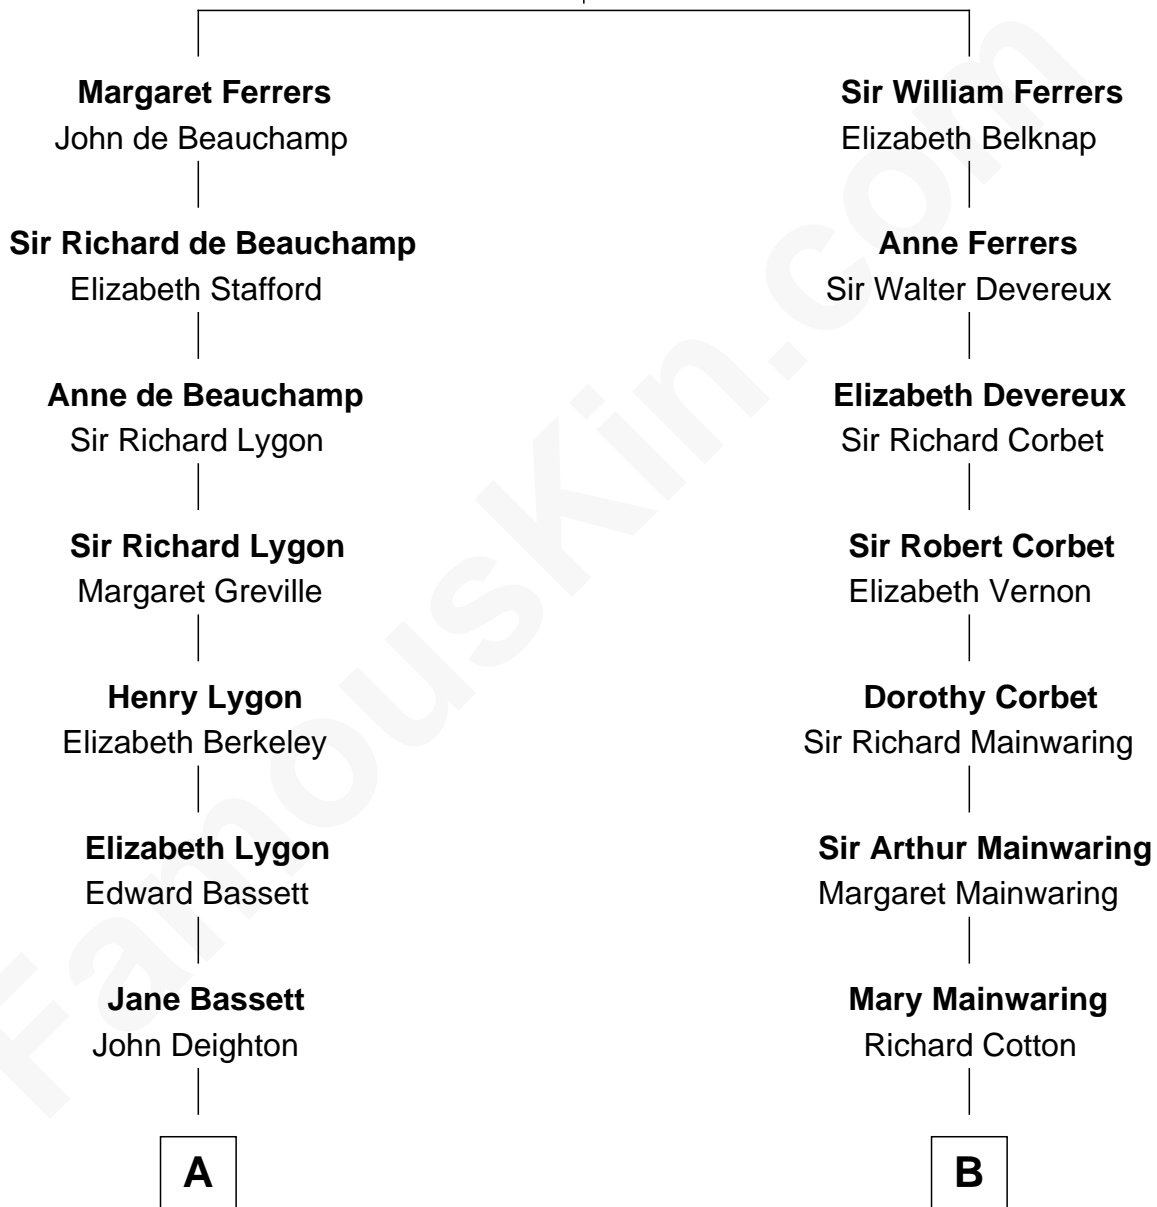

FamousKin.com Relationship Chart of

James Taylor

Singer-Songwriter

16th cousin 2 times removed of

J.P. Morgan, Jr.

American Banker and Philanthropist

Sir Edmund Ferrers

Ellen Roche

C

—
Dr. Isaac Montrose Taylor

Gertrude Arline Woodard

—
James Taylor

Singer-Songwriter

FamousKin.com