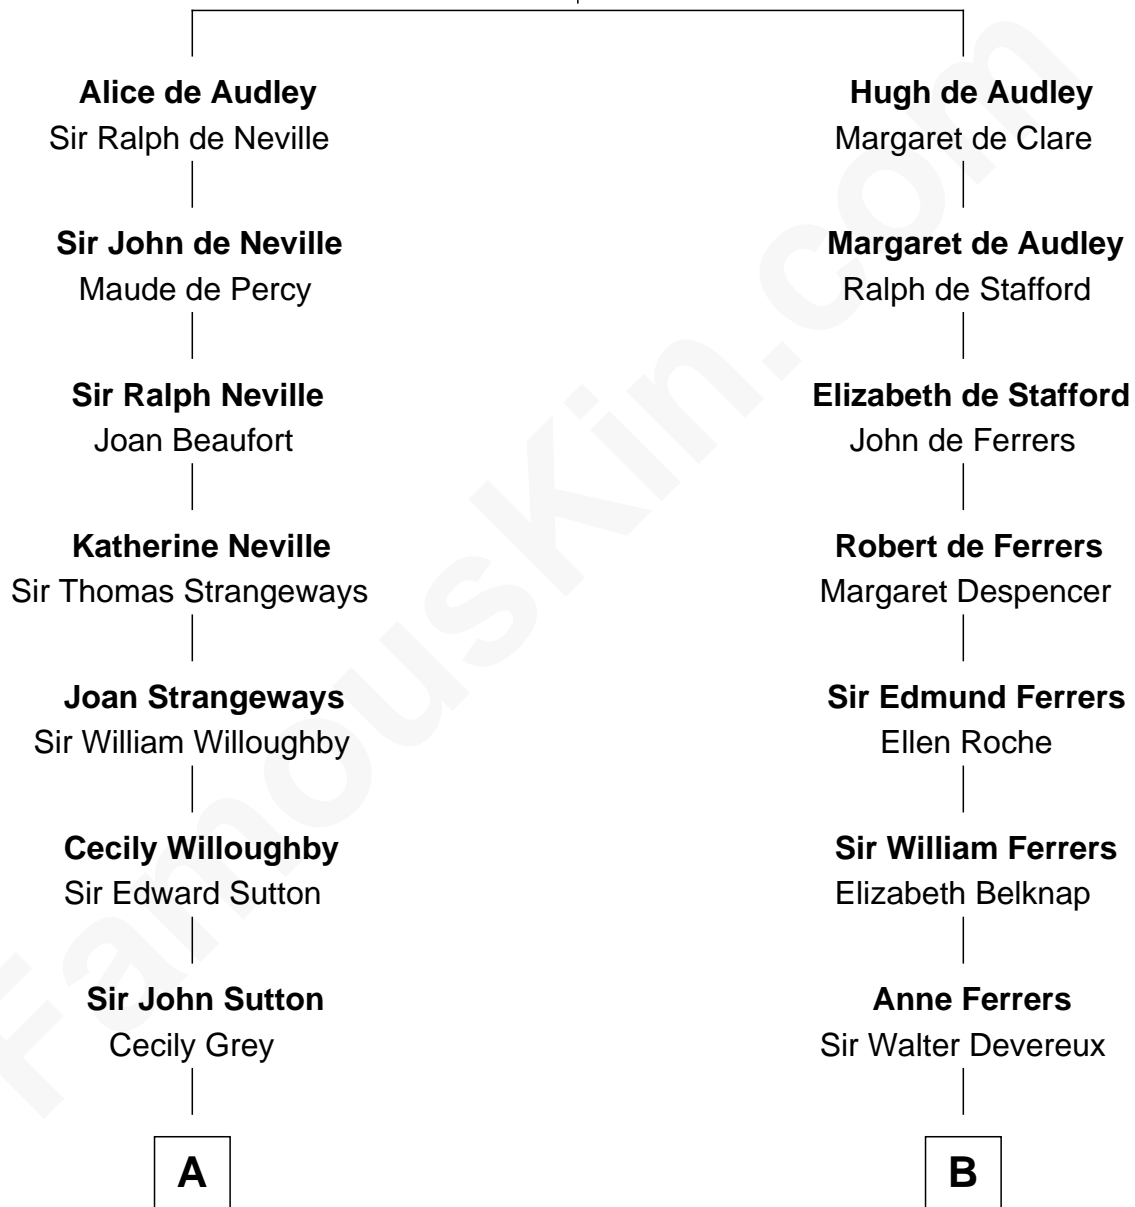

FamousKin.com Relationship Chart of

James Taylor
Singer-Songwriter

21st cousin of

J.P. Morgan, Jr.
American Banker and Philanthropist

Sir Hugh I de Audley
Iseult de Mortimer

C

Lovercia L. Hardy

Willard Knox

Fred Charles Knox

Ruth Elizabeth Collins

Ella Angelique Knox

Henry Herman Woodard

Gertrude Arline Woodard

Dr. Isaac Montrose Taylor

James Taylor

Singer-Songwriter