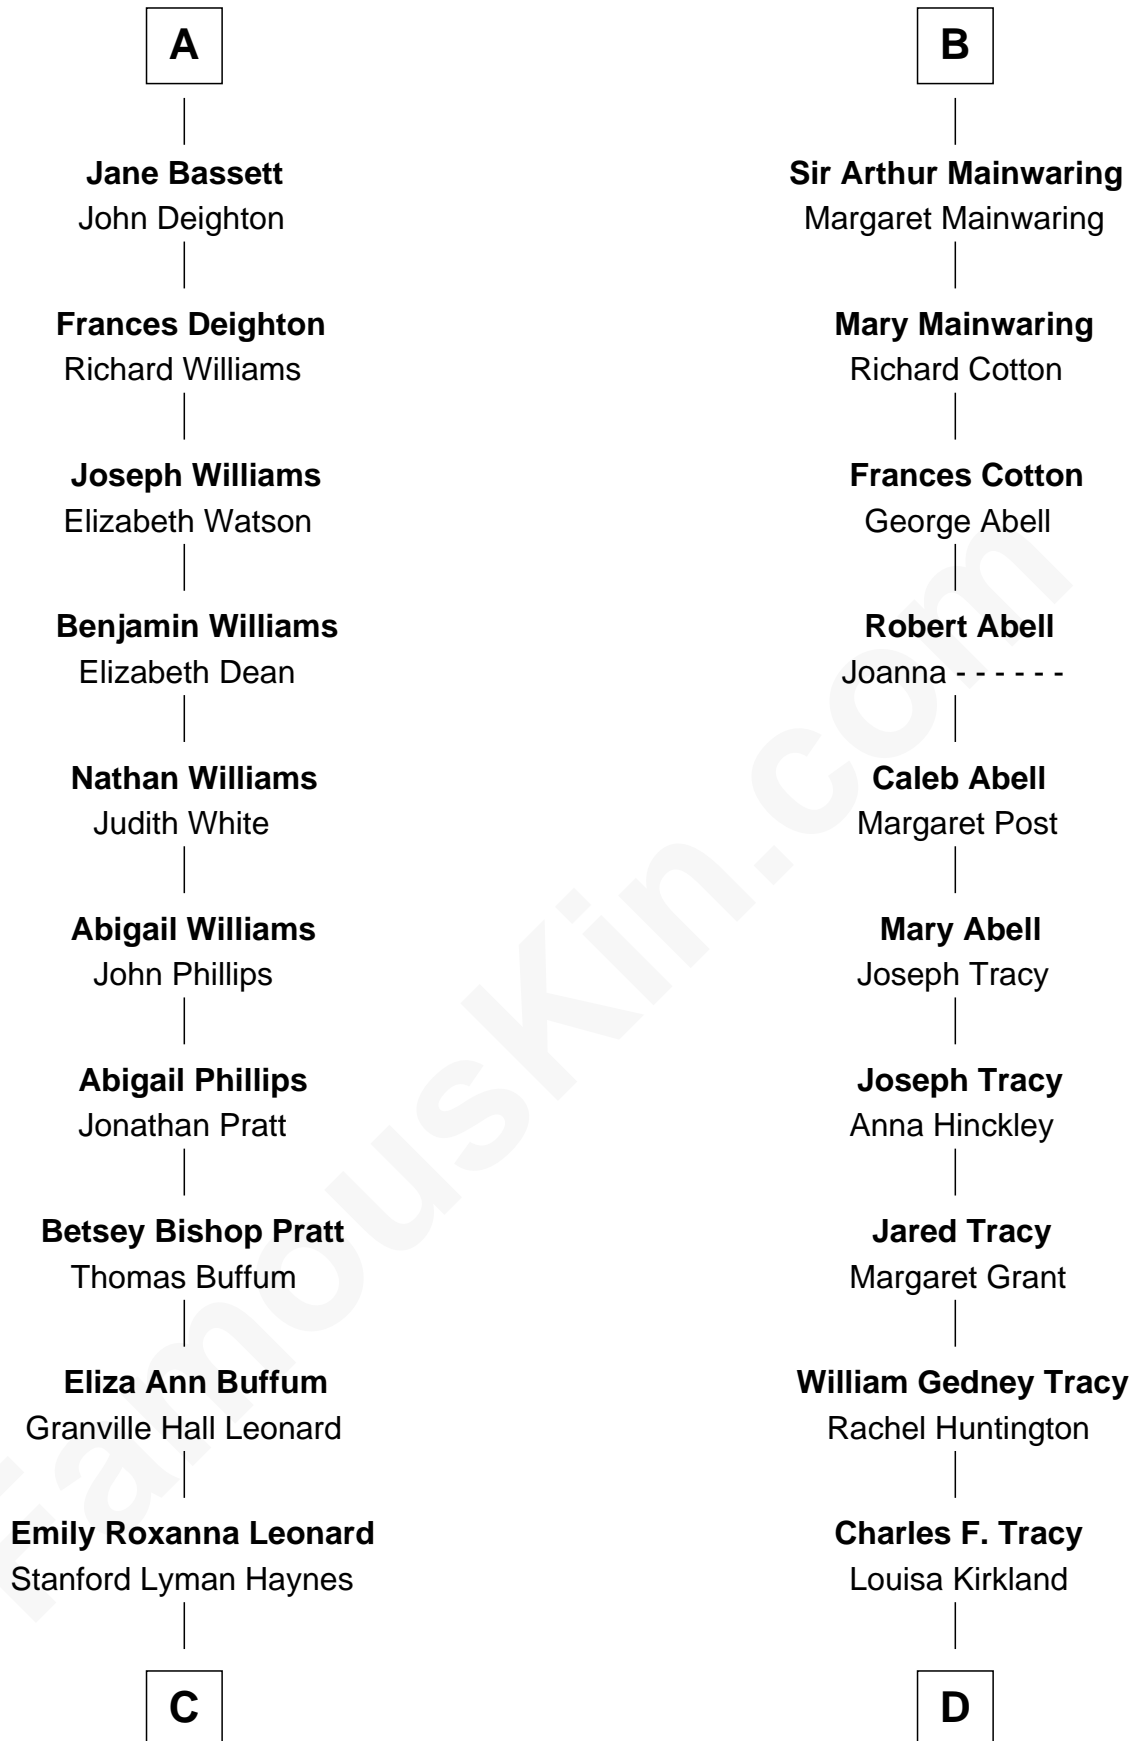

# FamousKin.com Relationship Chart of

**James Taylor**

*Singer-Songwriter*

18th cousin 1 time removed of

**J.P. Morgan, Jr.**

*American Banker and Philanthropist*

**C**

**Theodosia Haynes**

Alexander Taylor

**Dr. Isaac Montrose Taylor**

Gertrude Arline Woodard

**James Taylor**

*Singer-Songwriter*

**D**

**Frances Louisa Tracy**

John Pierpont Morgan