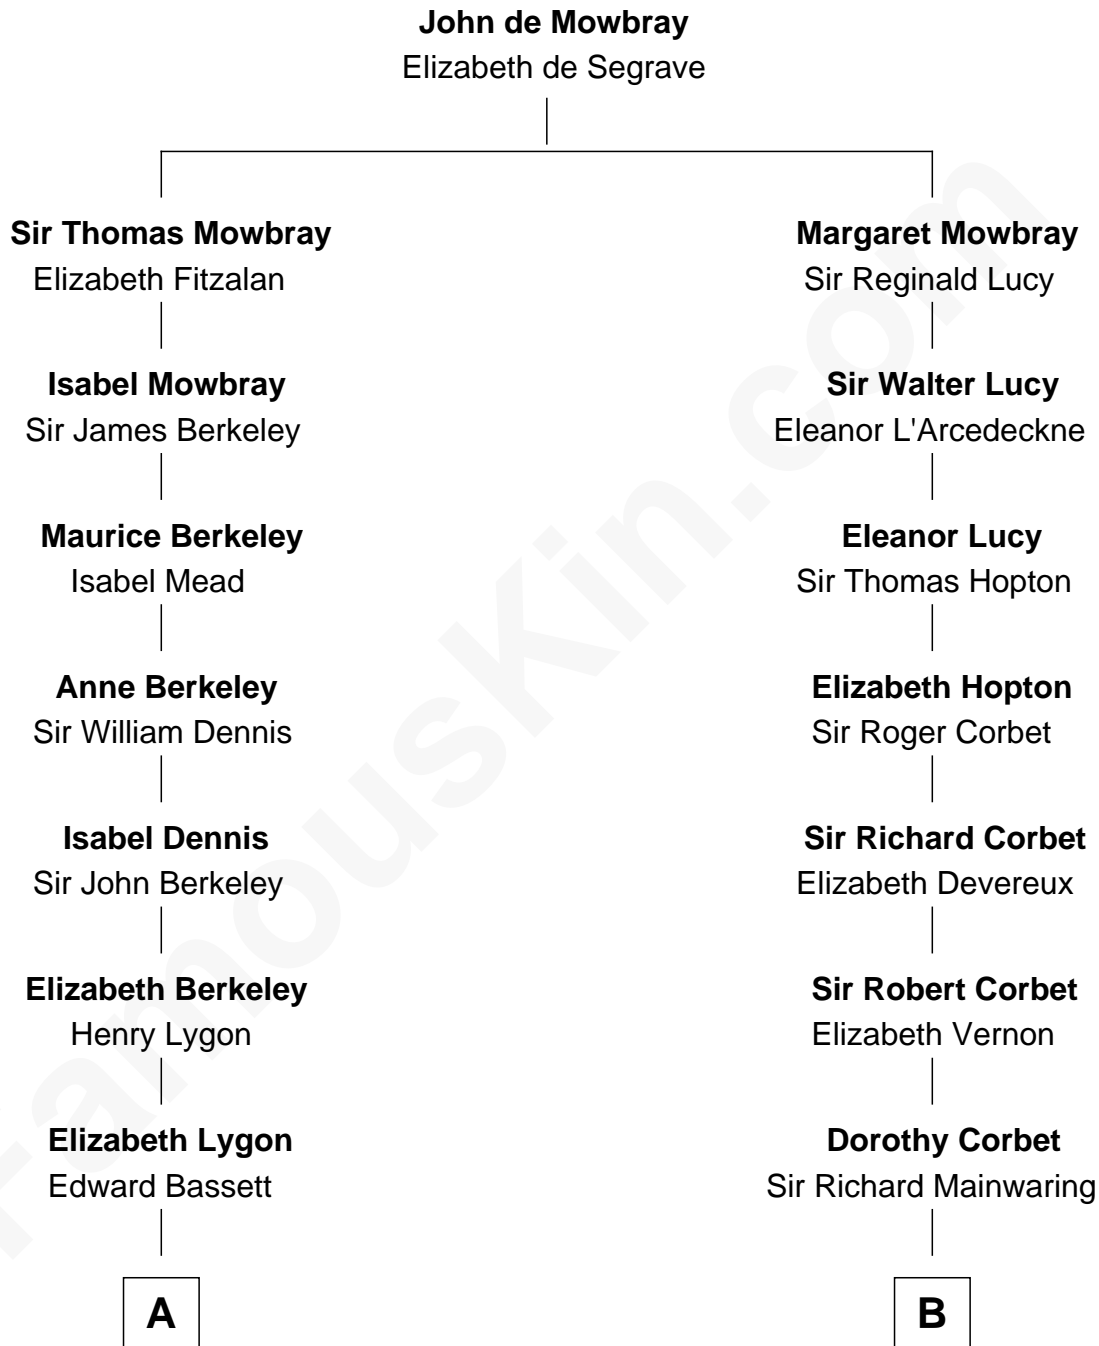

# FamousKin.com Relationship Chart of

**James Taylor**

*Singer-Songwriter*

18th cousin 1 time removed of

**J.P. Morgan, Jr.**

*American Banker and Philanthropist*

**C**

**Theodosia Haynes**

Alexander Taylor

**Dr. Isaac Montrose Taylor**

Gertrude Arline Woodard

**James Taylor**

*Singer-Songwriter*

**D**

**Frances Louisa Tracy**

John Pierpont Morgan