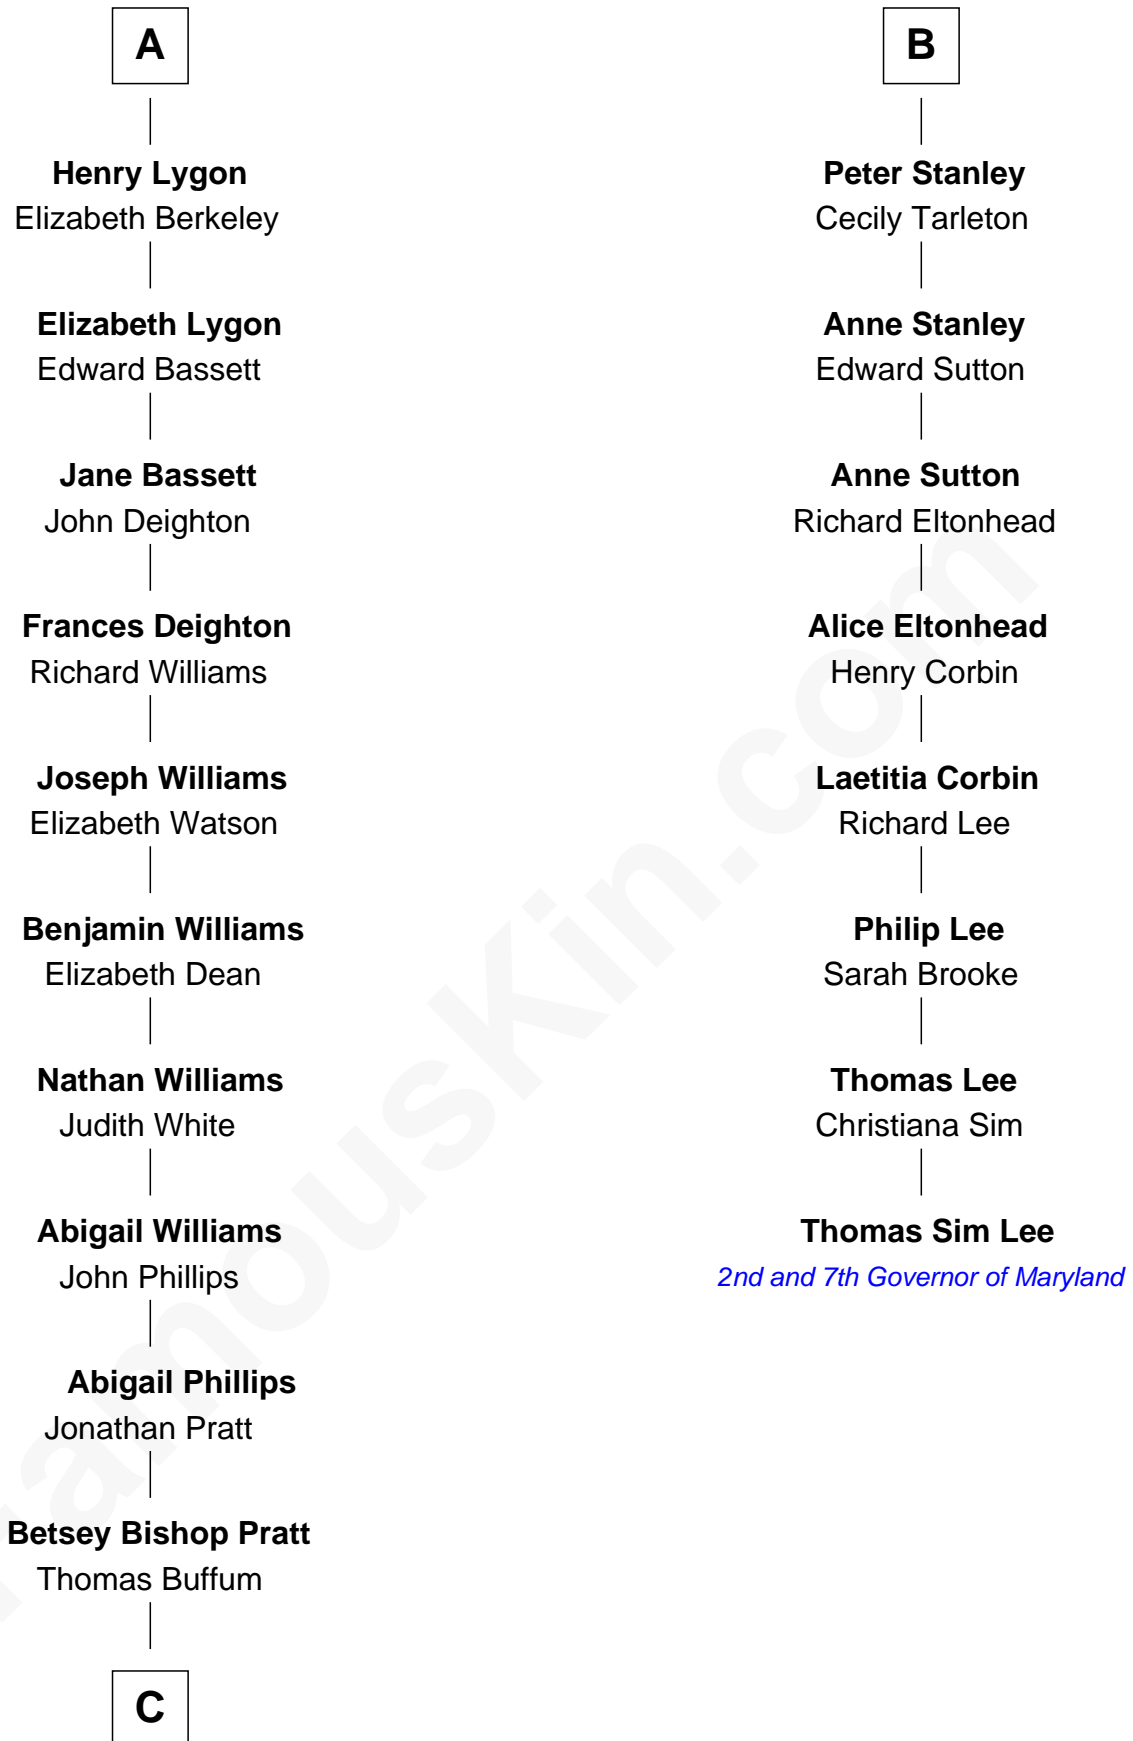

FamousKin.com Relationship Chart of

James Taylor

Singer-Songwriter

14th cousin 7 times removed of

Thomas Sim Lee

2nd and 7th Governor of Maryland

Katherine de Hastang

Ralph de Stafford

C

Eliza Ann Buffum
Granville Hall Leonard

Emily Roxanna Leonard
Stanford Lyman Haynes

Theodosia Haynes
Alexander Taylor

Dr. Isaac Montrose Taylor
Gertrude Arline Woodard

James Taylor
Singer-Songwriter

FamousKin.com