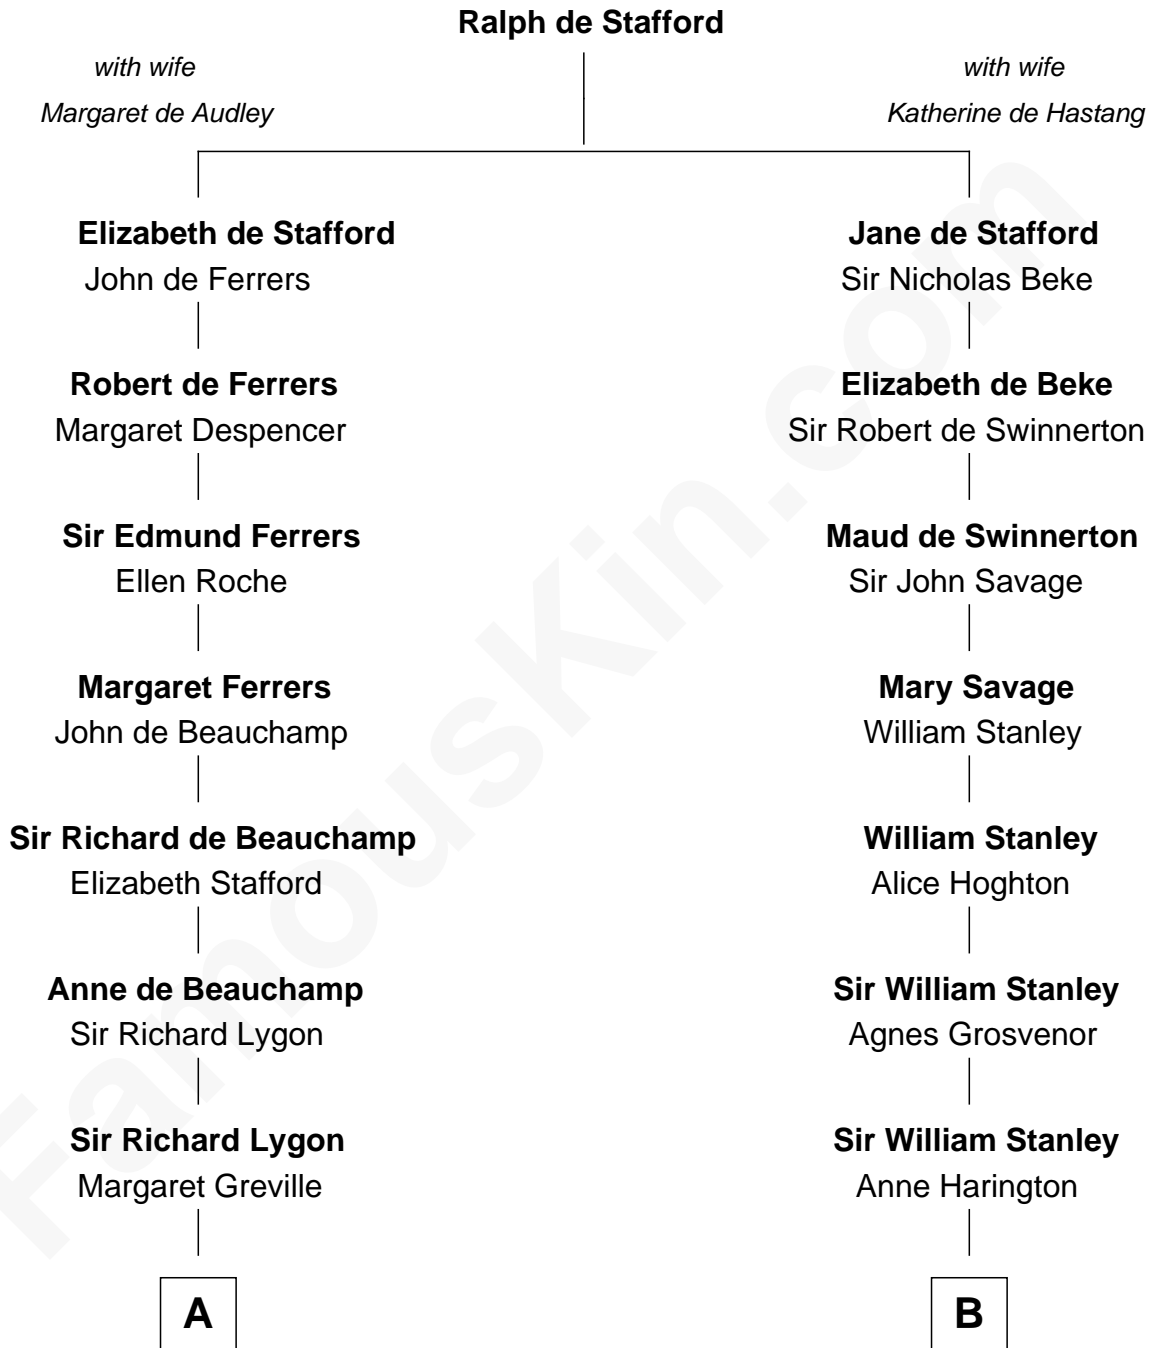

FamousKin.com Relationship Chart of

James Taylor

Singer-Songwriter

14th cousin 7 times removed of

Thomas Sim Lee

2nd and 7th Governor of Maryland

C

Eliza Ann Buffum
Granville Hall Leonard

Emily Roxanna Leonard
Stanford Lyman Haynes

Theodosia Haynes
Alexander Taylor

Dr. Isaac Montrose Taylor
Gertrude Arline Woodard

James Taylor
Singer-Songwriter

FamousKin.com