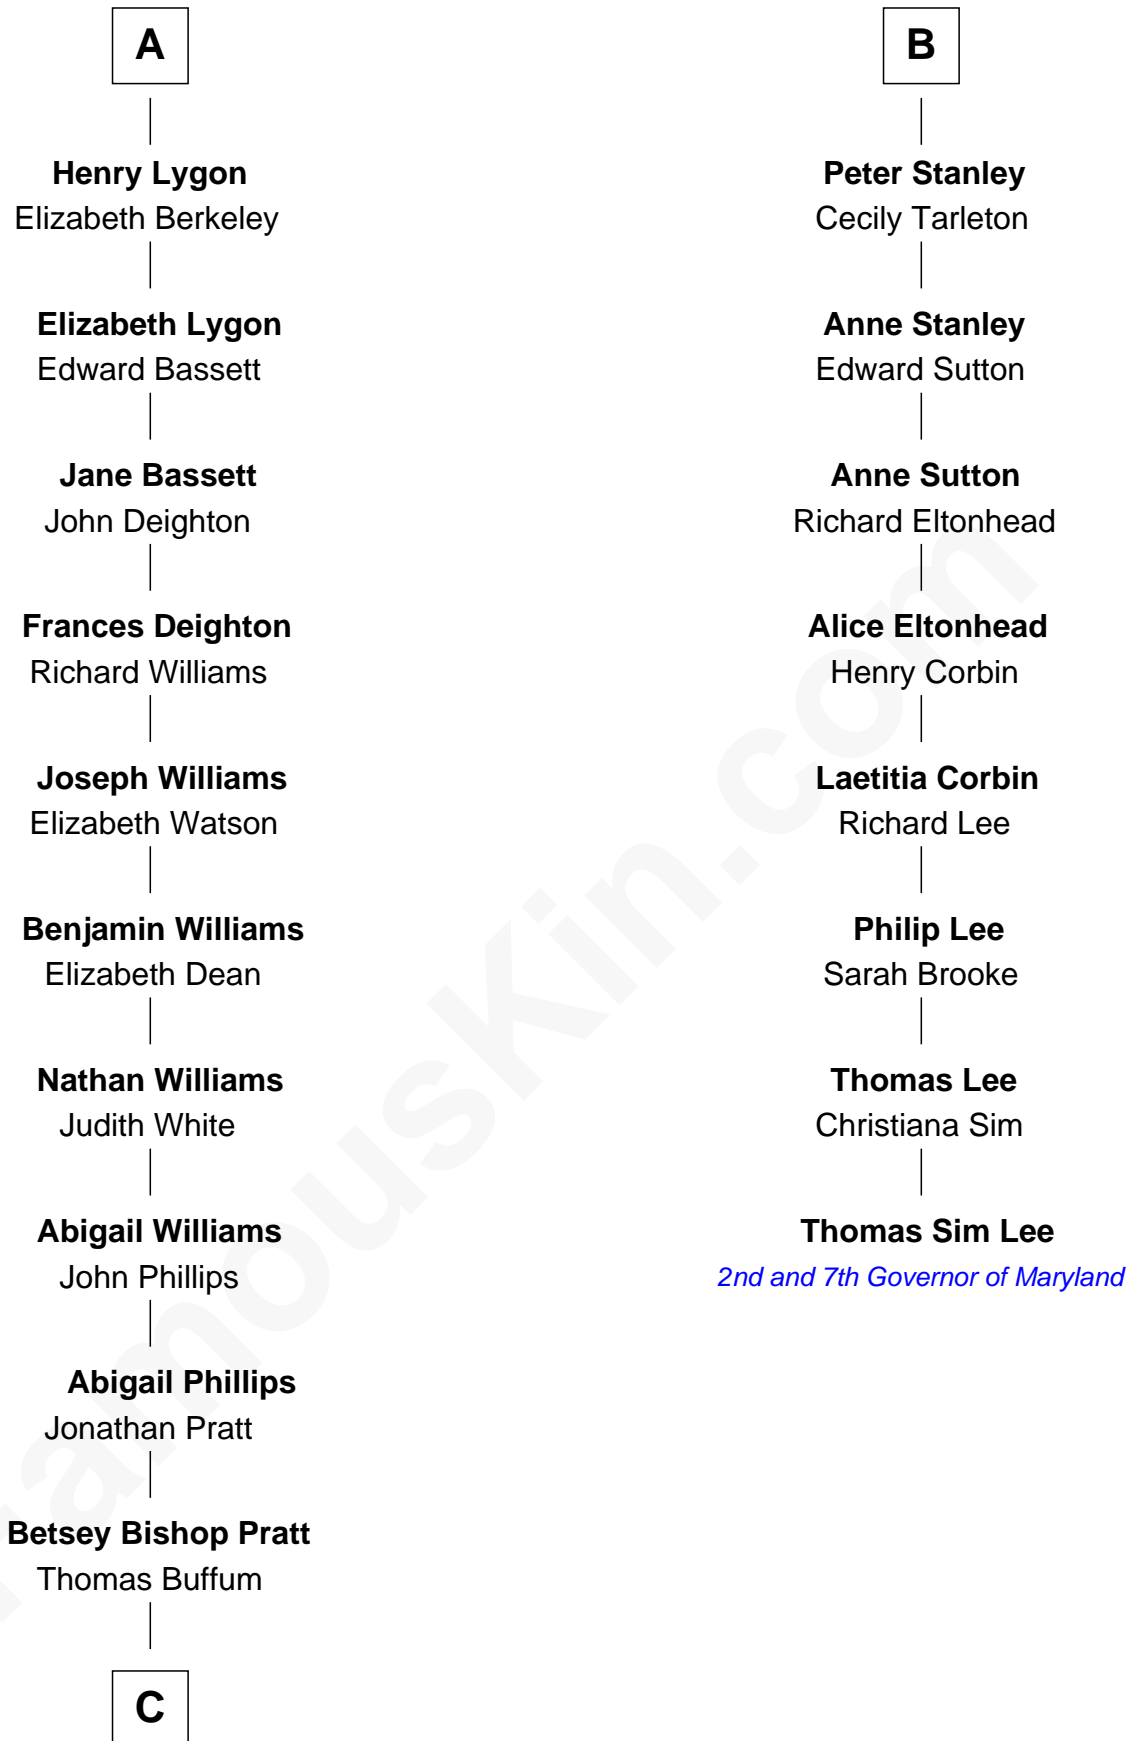

FamousKin.com Relationship Chart of

James Taylor

Singer-Songwriter

14th cousin 7 times removed of

Thomas Sim Lee

2nd and 7th Governor of Maryland

C

Eliza Ann Buffum
Granville Hall Leonard

Emily Roxanna Leonard
Stanford Lyman Haynes

Theodosia Haynes
Alexander Taylor

Dr. Isaac Montrose Taylor
Gertrude Arline Woodard

James Taylor
Singer-Songwriter

FamousKin.com