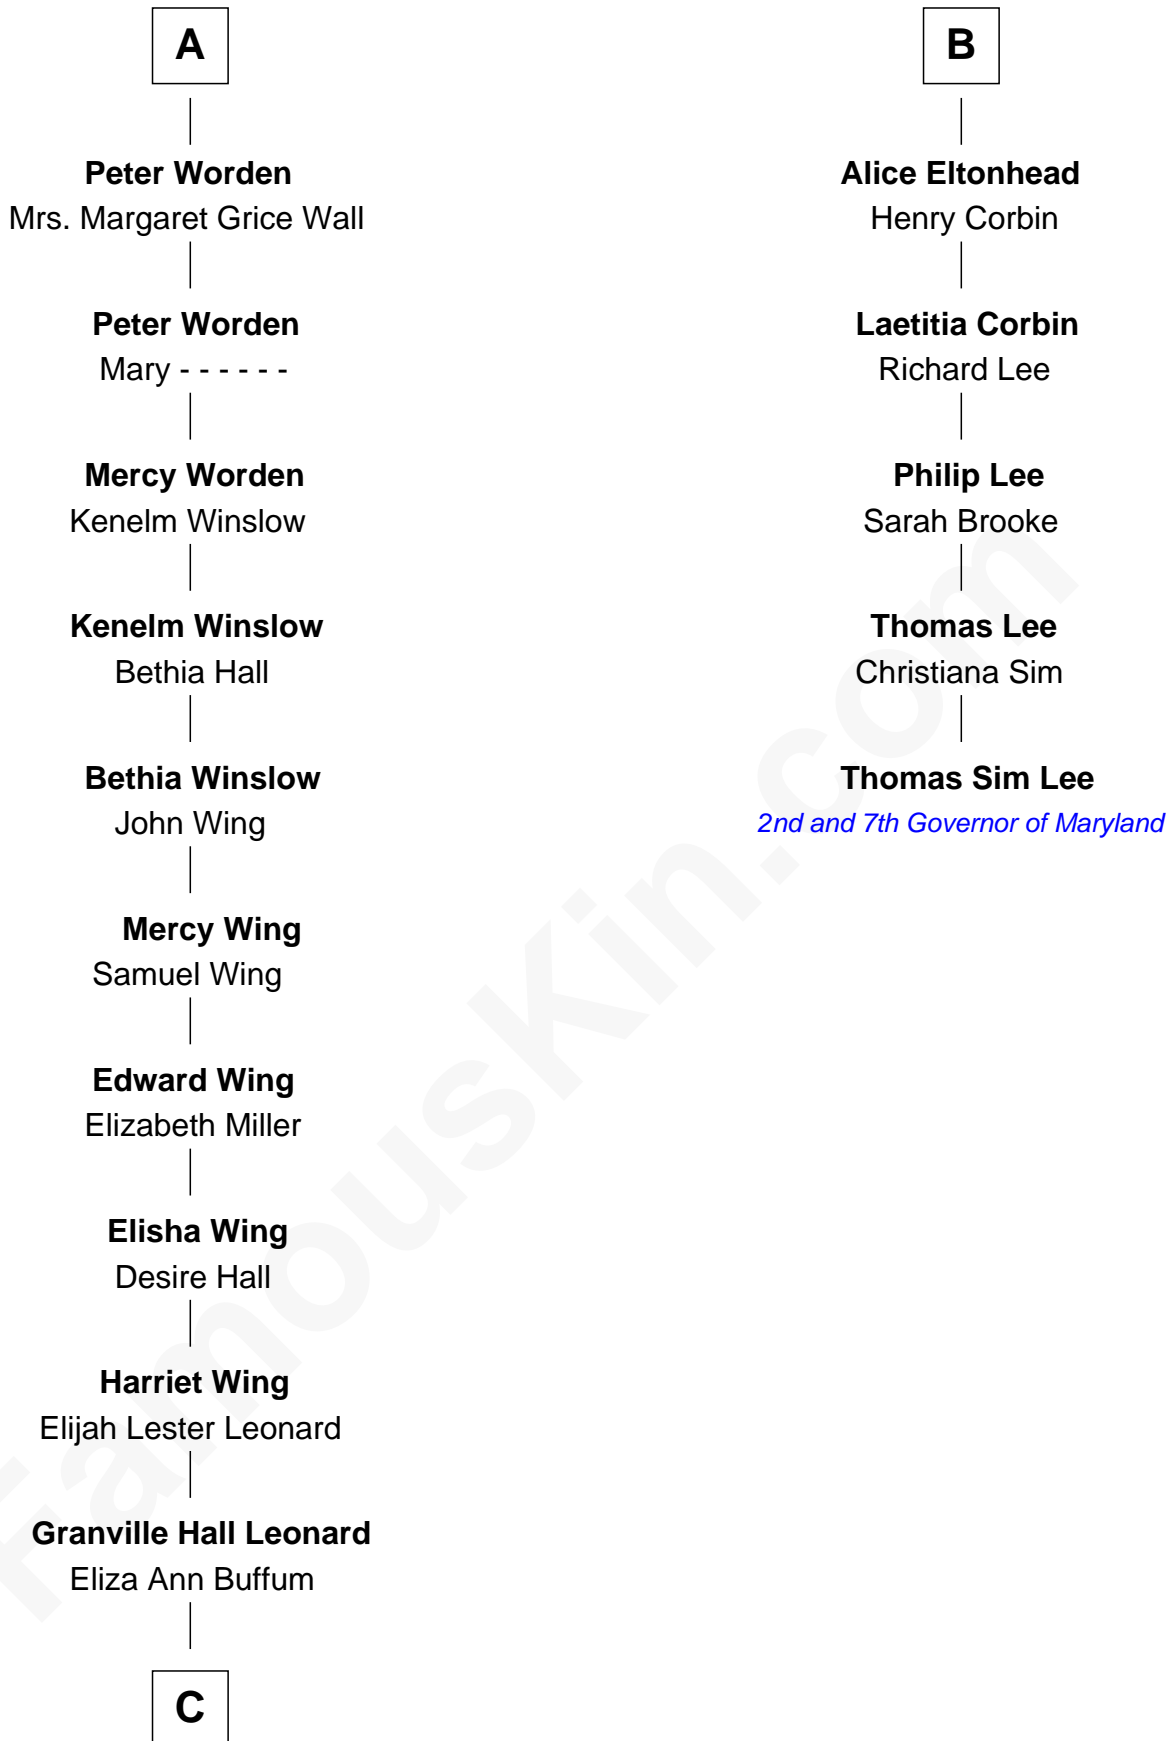

# FamousKin.com Relationship Chart of

**James Taylor**

*Singer-Songwriter*

11th cousin 9 times removed of

**Thomas Sim Lee**

*2nd and 7th Governor of Maryland*

**Sir Nicholas Harington**

Isabel English

**Agnes Harington**

Richard Sherburne

**Richard Sherburne**

Alice Hamerton

**Agnes Sherburne**

Henry Rushton

**Nicholas Rushton**

Margaret Radcliffe

Margaret de Neville

**Agnes Harington**

Sir Alexander Radcliffe

**Isabel Radcliffe**

Sir James Harington

**Anne Harington**

Sir William Stanley

**Peter Stanley**

Cecily Tarleton

**Anne Stanley**

Edward Sutton

**Anne Sutton**

Richard Eltonhead

**B**

**C**

—  
**Emily Roxanna Leonard**