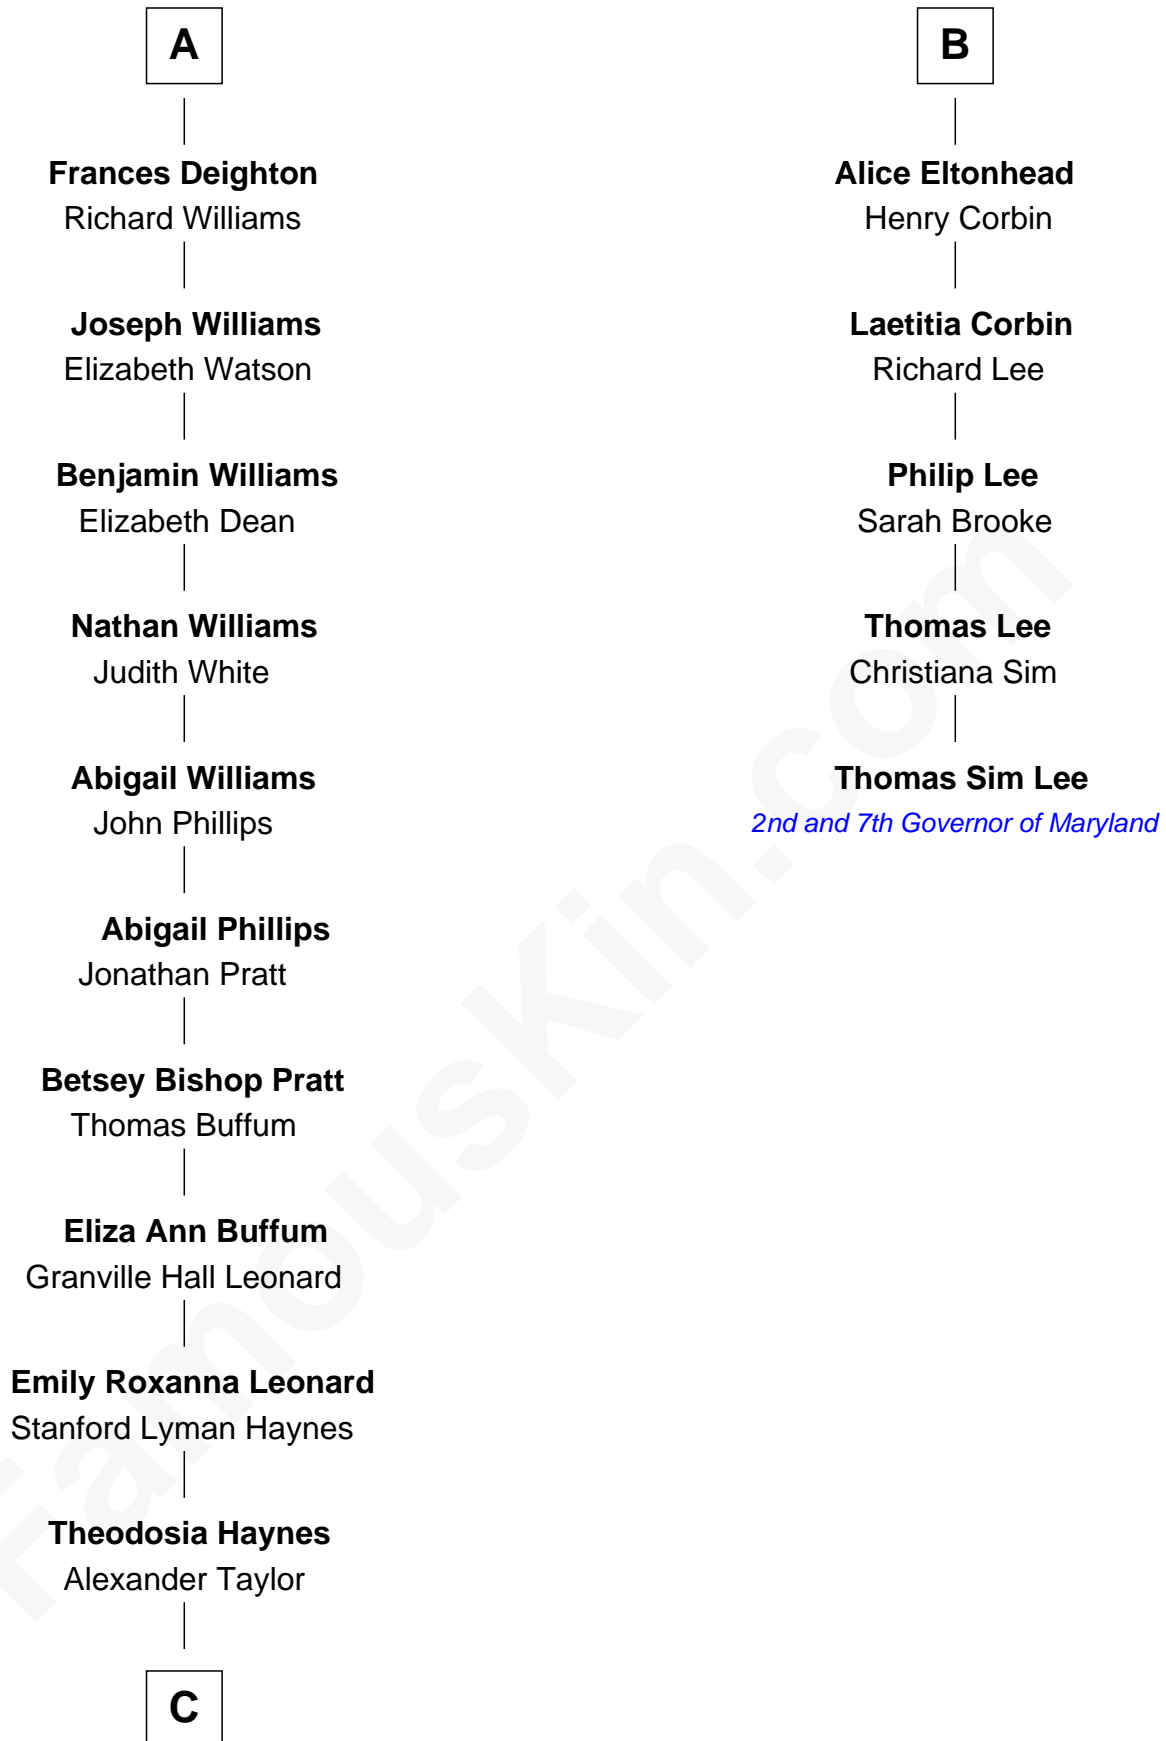

FamousKin.com Relationship Chart of

James Taylor

Singer-Songwriter

11th cousin 7 times removed of

Thomas Sim Lee

2nd and 7th Governor of Maryland

C

—
Dr. Isaac Montrose Taylor

Gertrude Arline Woodard

—
James Taylor

Singer-Songwriter

FamousKin.com