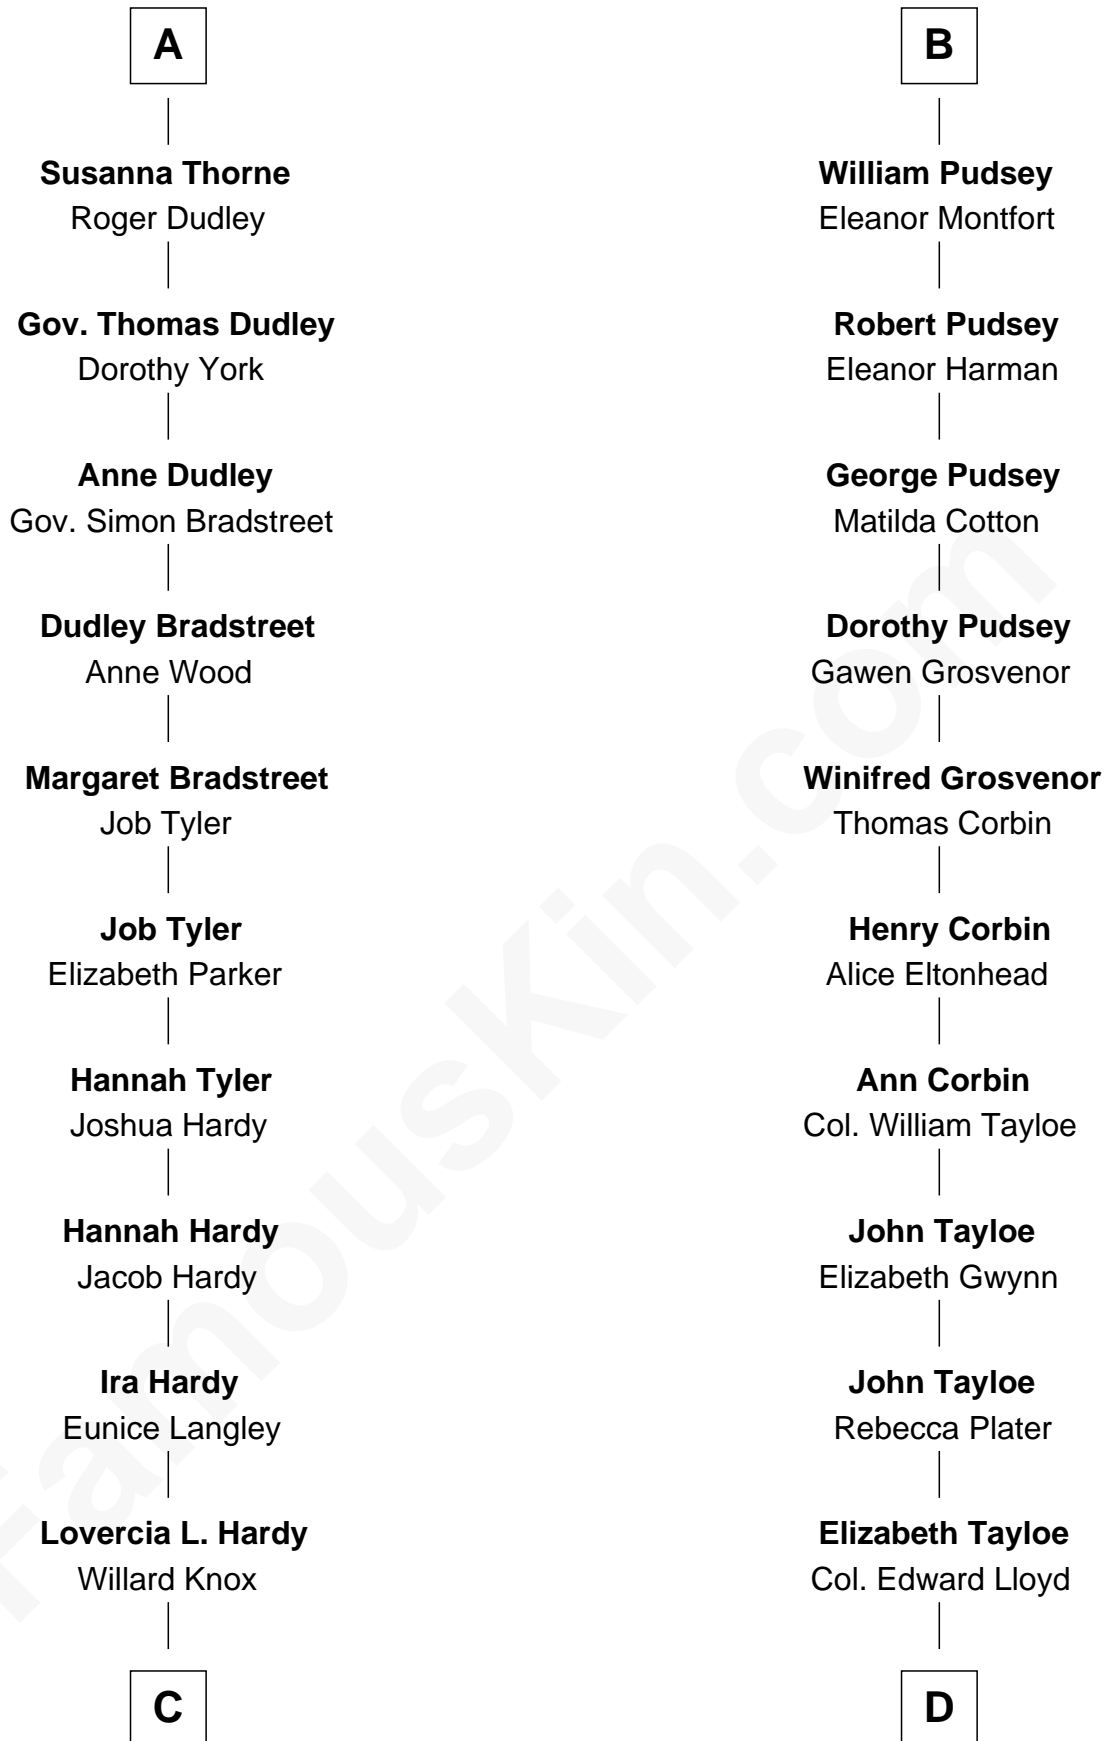

FamousKin.com Relationship Chart of

James Taylor

Singer-Songwriter

19th cousin 1 time removed of

Henry Lloyd

40th Governor of Maryland

Sir John Grey

Avice Marmion

C

Fred Charles Knox
Ruth Elizabeth Collins

Ella Angelique Knox
Henry Herman Woodard

Gertrude Arline Woodard
Dr. Isaac Montrose Taylor

James Taylor
Singer-Songwriter

D

Col. Edward Lloyd
Sally Scott Murray

Daniel Lloyd
Catherine Henry