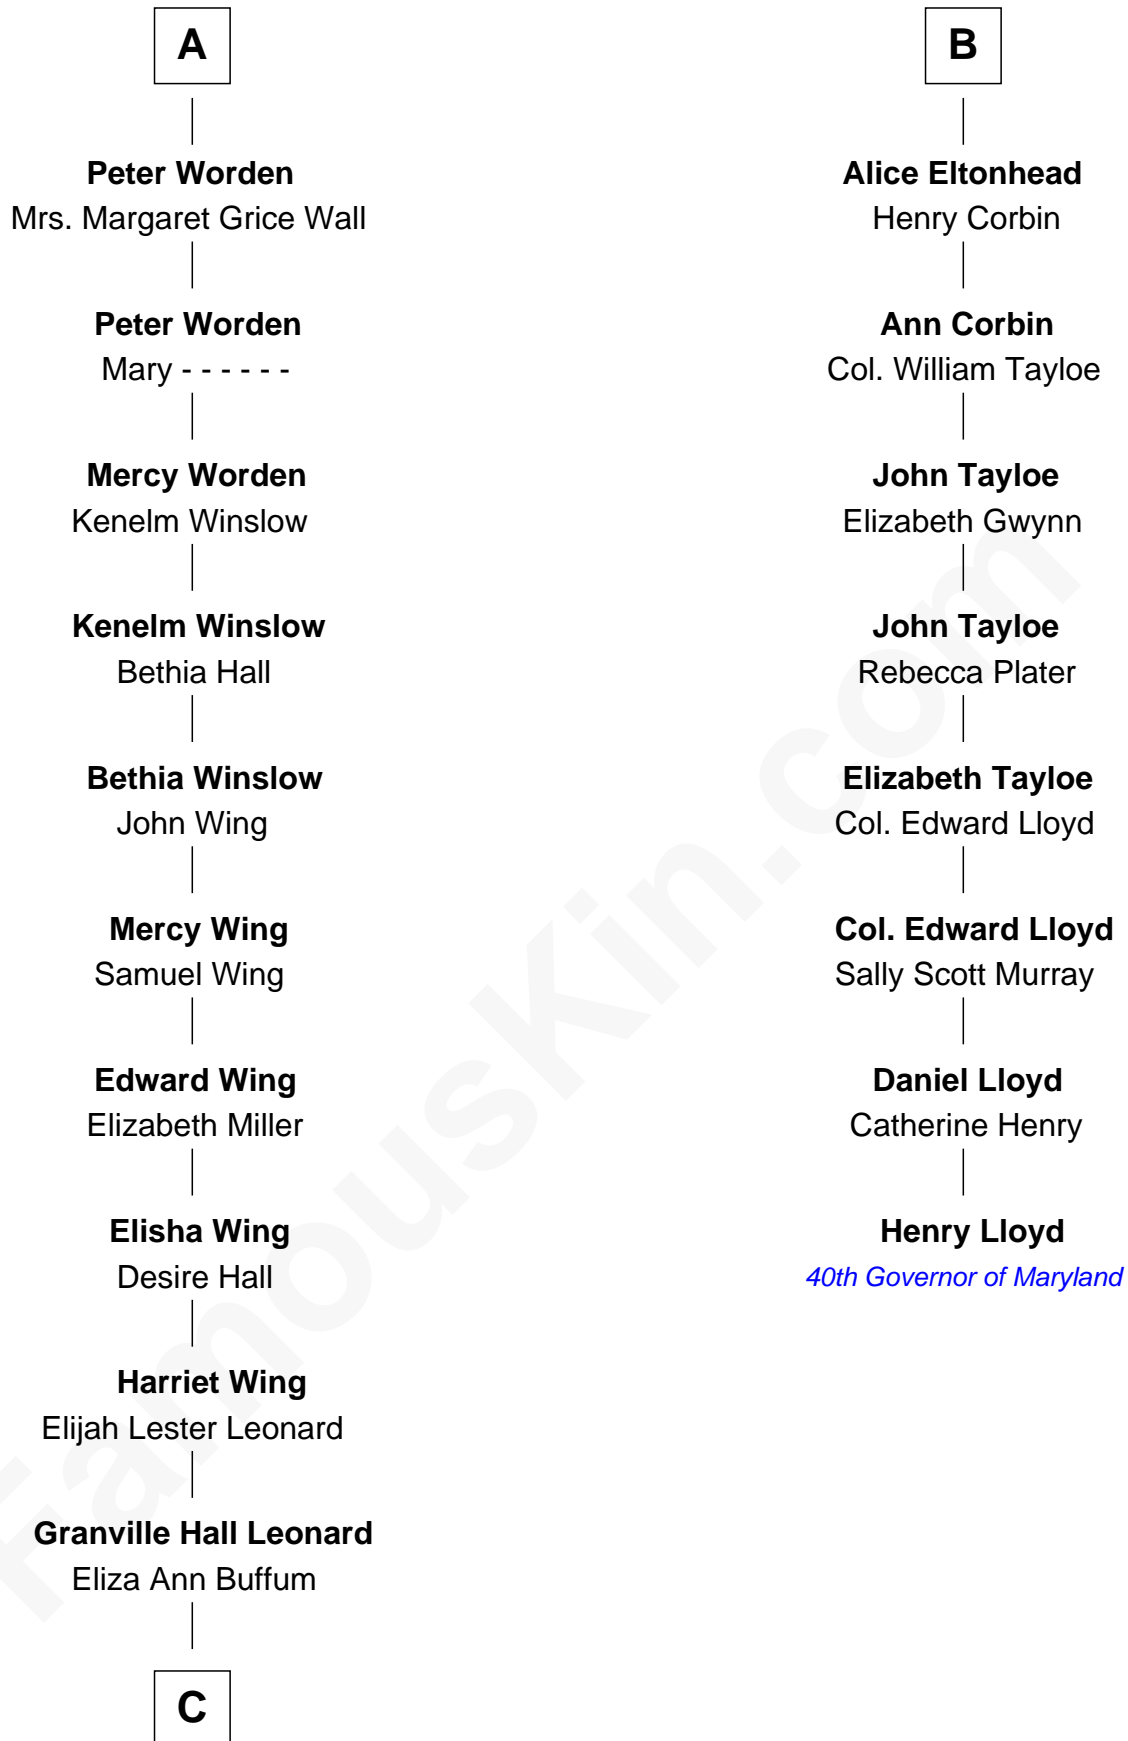

FamousKin.com Relationship Chart of

James Taylor

Singer-Songwriter

14th cousin 6 times removed of

Henry Lloyd

40th Governor of Maryland

Sir Nicholas Harington

Isabel English

Agnes Harington

Richard Sherburne

Richard Sherburne

Alice Hamerton

Agnes Sherburne

Henry Rushton

Nicholas Rushton

Margaret Radcliffe

Agnes Rushton

Richard Worthington

Peter Worthington

Isabel Anderton

Isabel Worthington

Robert Worden

A

Sir William Harington

Cecily Tarleton

Anne Stanley

Edward Sutton

Anne Sutton

Richard Eltonhead

B

C

—
Emily Roxanna Leonard