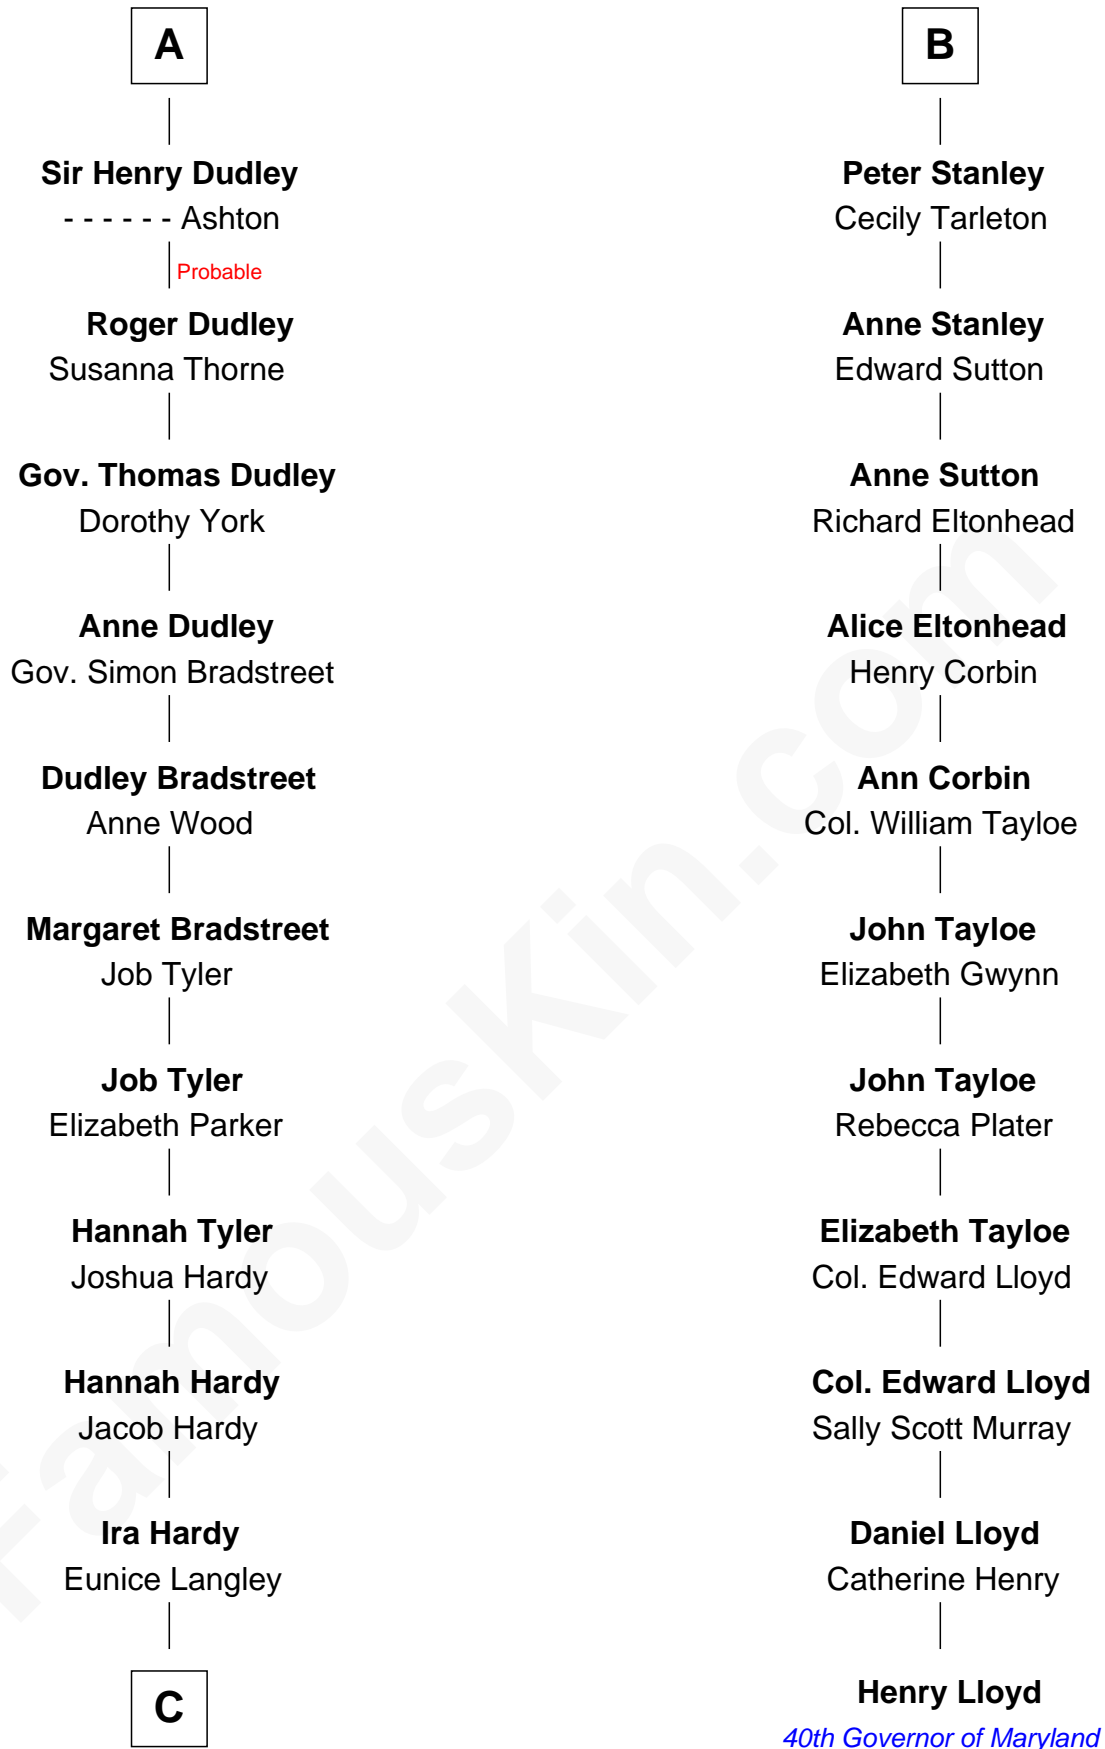

FamousKin.com Relationship Chart of

James Taylor

Singer-Songwriter

17th cousin 4 times removed of

Henry Lloyd

40th Governor of Maryland

Sir Robert de Holland

Maude la Zouche

C

—
Lovercia L. Hardy

Willard Knox

—
Fred Charles Knox

Ruth Elizabeth Collins

—
Ella Angelique Knox

Henry Herman Woodard

—
Gertrude Arline Woodard

Dr. Isaac Montrose Taylor

—
James Taylor

Singer-Songwriter

FamousKin.com