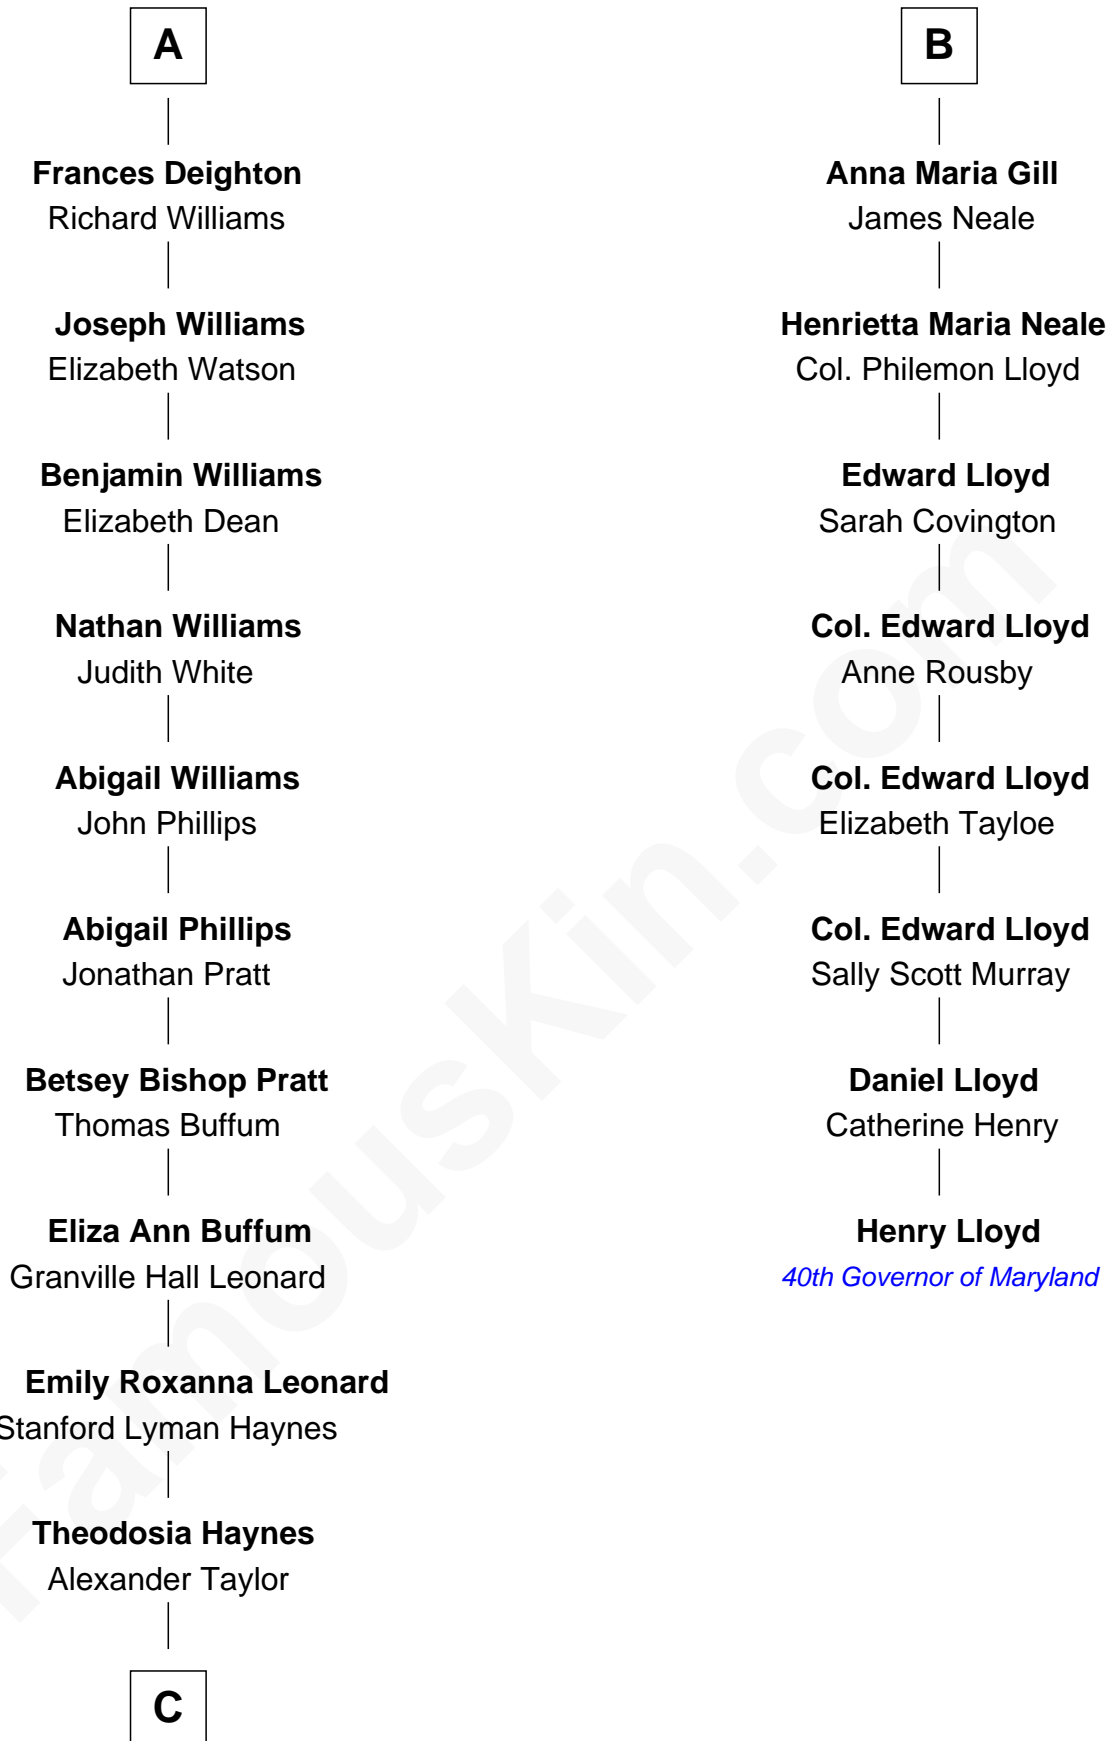

FamousKin.com Relationship Chart of

James Taylor

Singer-Songwriter

14th cousin 4 times removed of

Henry Lloyd

40th Governor of Maryland

C

—
Dr. Isaac Montrose Taylor

Gertrude Arline Woodard

—
James Taylor

Singer-Songwriter

FamousKin.com