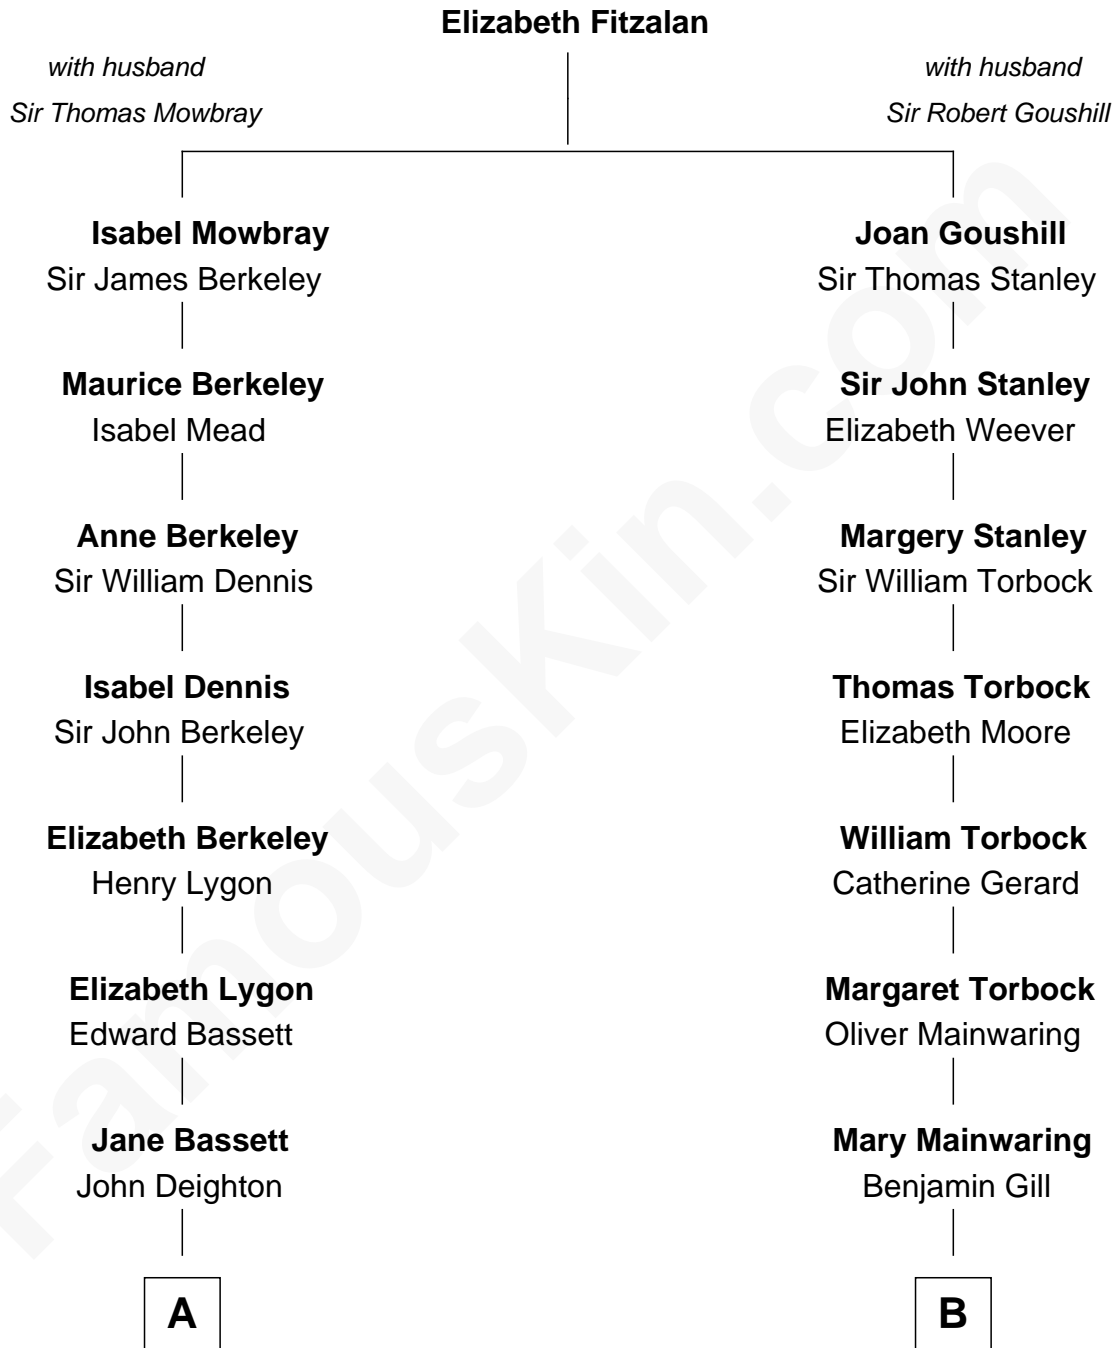

FamousKin.com Relationship Chart of

James Taylor

Singer-Songwriter

14th cousin 4 times removed of

Henry Lloyd

40th Governor of Maryland

C

—
Dr. Isaac Montrose Taylor

Gertrude Arline Woodard

—
James Taylor

Singer-Songwriter

FamousKin.com