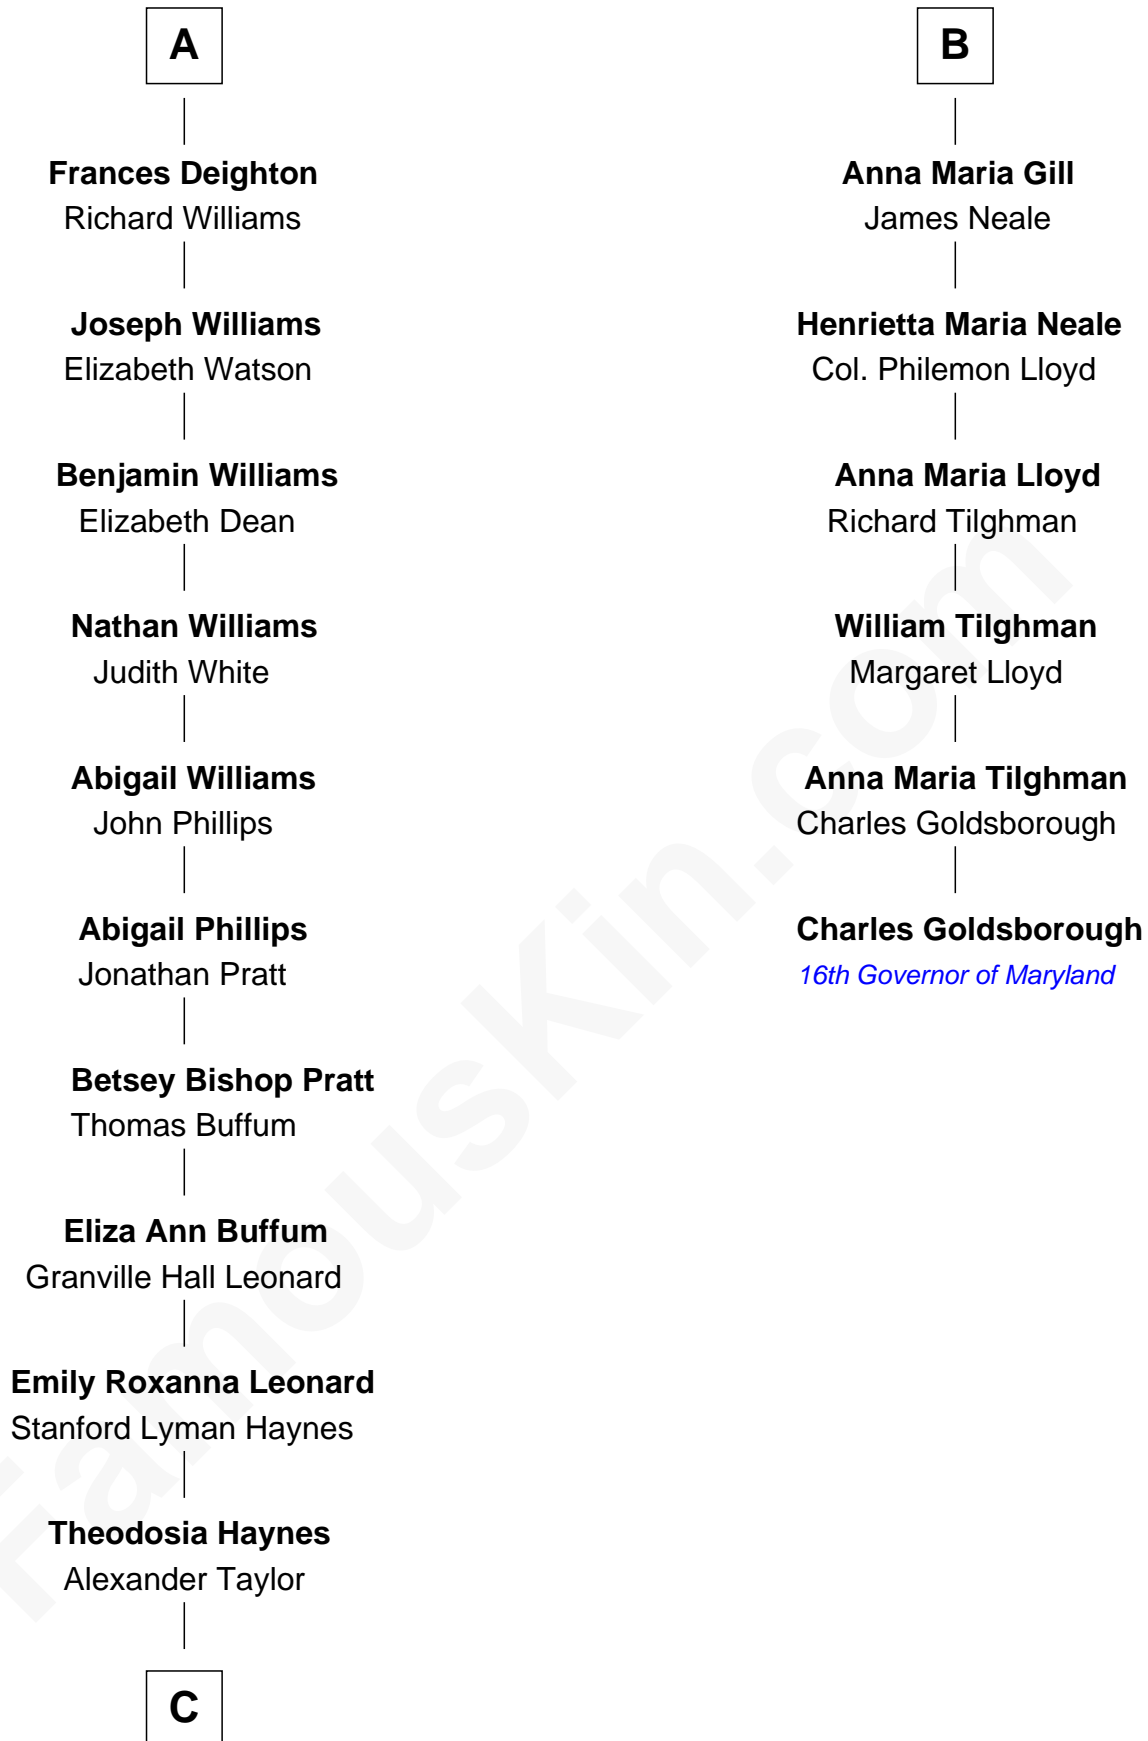

FamousKin.com Relationship Chart of

James Taylor

Singer-Songwriter

12th cousin 6 times removed of

Charles Goldsborough

16th Governor of Maryland

Elizabeth Fitzalan

with husband
Sir Thomas Mowbray

with husband
Sir Robert Goushill

Isabel Mowbray
Sir James Berkeley

Joan Goushill
Sir Thomas Stanley

Maurice Berkeley
Isabel Mead

Sir John Stanley
Elizabeth Weever

Anne Berkeley
Sir William Dennis

Margery Stanley
Sir William Torbock

Isabel Dennis
Sir John Berkeley

Thomas Torbock
Elizabeth Moore

Elizabeth Berkeley
Henry Lygon

William Torbock
Catherine Gerard

Elizabeth Lygon
Edward Bassett

Margaret Torbock
Oliver Mainwaring

Jane Bassett
John Deighton

Mary Mainwaring
Benjamin Gill

A

B

C

—
Dr. Isaac Montrose Taylor

Gertrude Arline Woodard

—
James Taylor

Singer-Songwriter