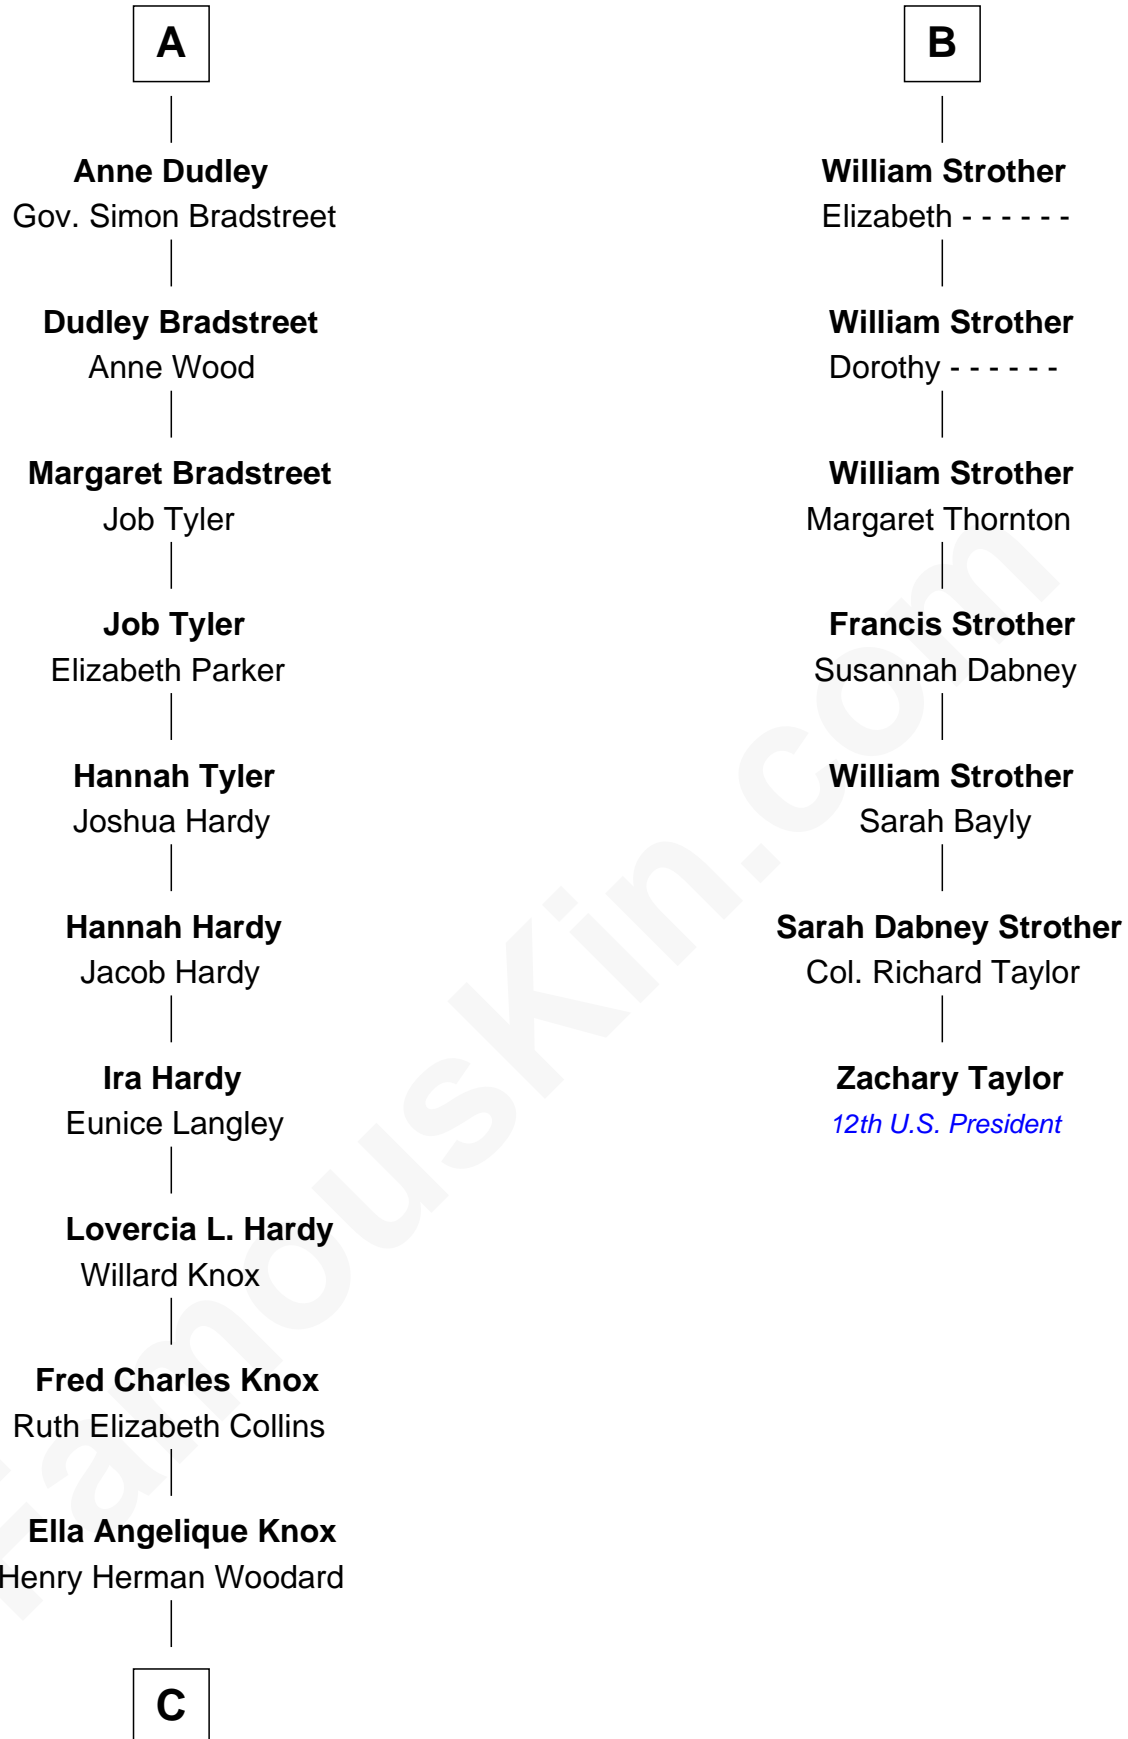

FamousKin.com Relationship Chart of

James Taylor

Singer-Songwriter

13th cousin 5 times removed of

Zachary Taylor

12th U.S. President

Sir Ralph Neville

Joan Beaufort

Katherine Neville
Sir Thomas Strangeways

Joan Strangeways
Sir William Willoughby

Cecily Willoughby
Sir Edward Sutton

Sir John Sutton
Cecily Grey

Sir Henry Dudley
----- Ashton

Probable

Roger Dudley
Susanna Thorne

Gov. Thomas Dudley
Dorothy York

A

George Neville
Elizabeth Beauchamp

Sir Henry Neville
Joan Bouchier

Sir Richard Neville
Anne Stafford

Dorothy Neville
Sir John Dawney

Anne Dawney
Sir George Conyers

Sir John Conyers
Agnes Bowes

Eleanor Conyers
Lancelot Strother

B

C

—
Gertrude Arline Woodard

Dr. Isaac Montrose Taylor

—
James Taylor

Singer-Songwriter

FamousKin.com