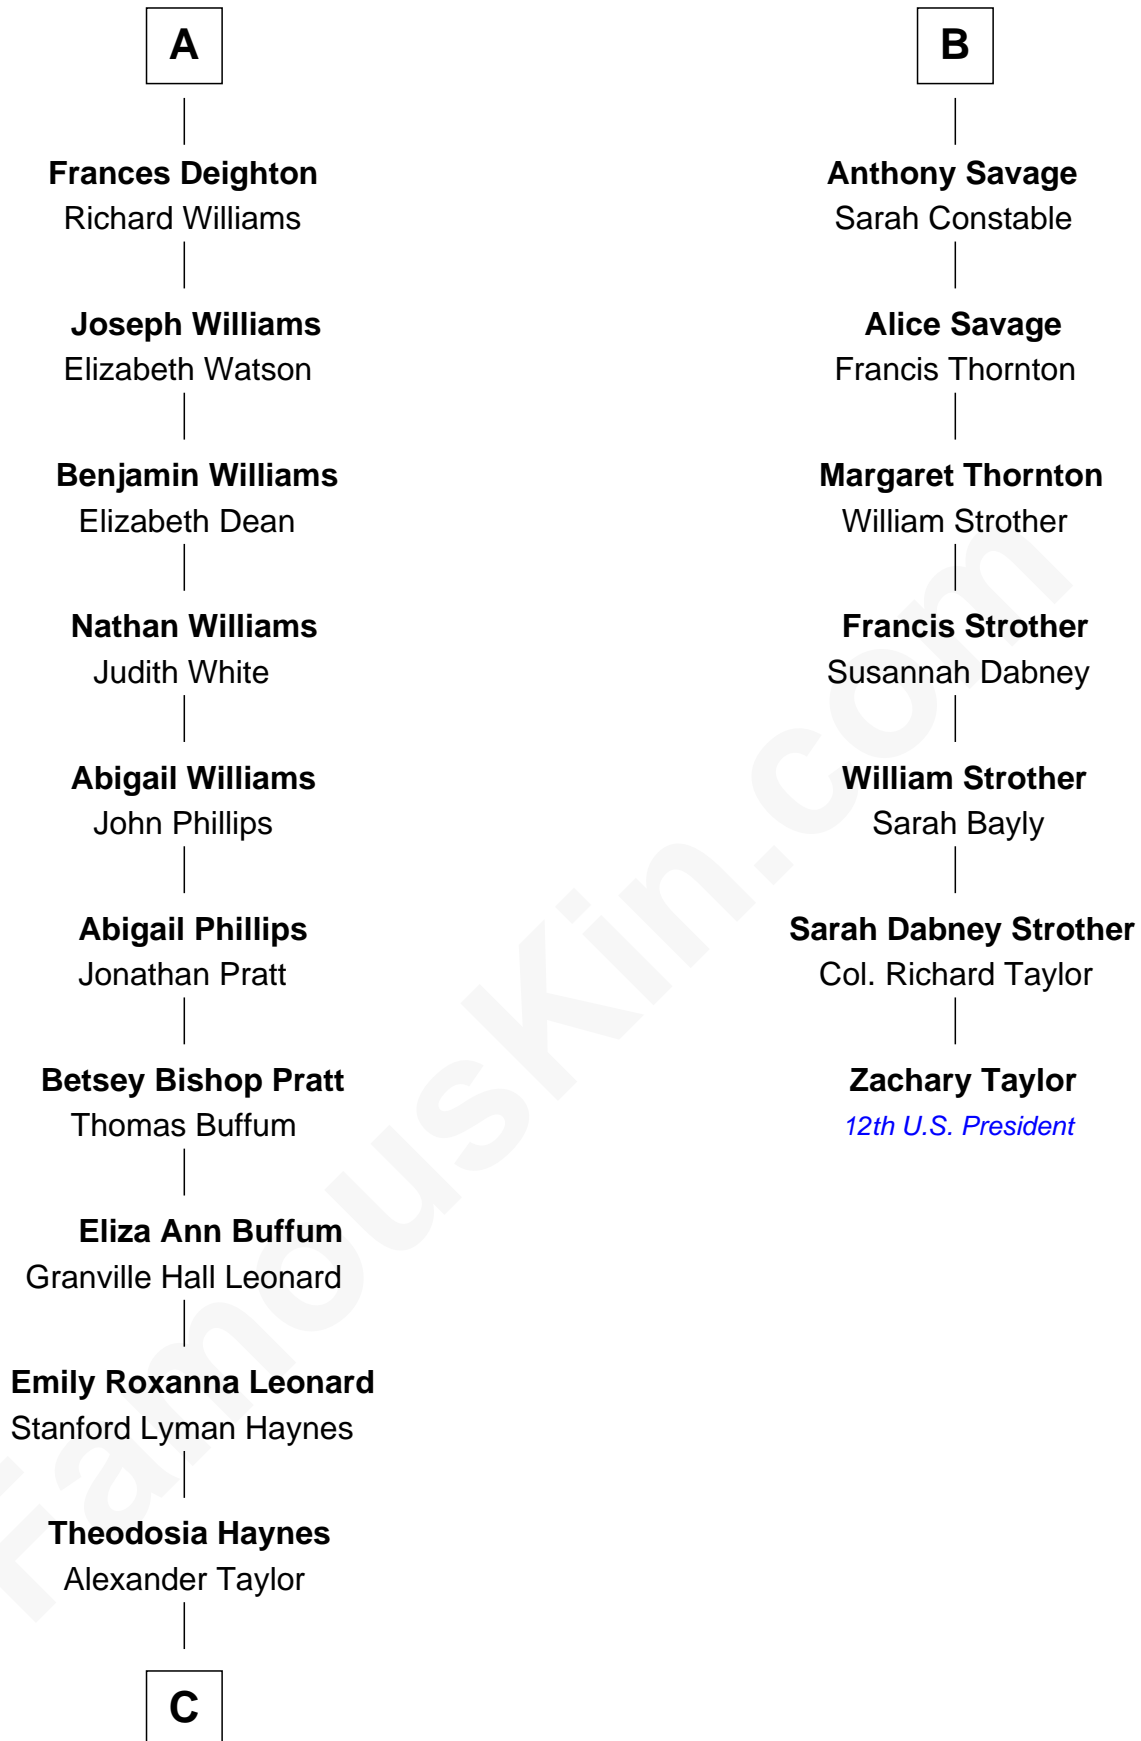

FamousKin.com Relationship Chart of

James Taylor

Singer-Songwriter

13th cousin 5 times removed of

Zachary Taylor

12th U.S. President

Elizabeth Fitzalan

with husband
Sir Thomas Mowbray

with husband
Sir Robert Goushill

Isabel Mowbray
Sir James Berkeley

Joan Goushill
Sir Thomas Stanley

Maurice Berkeley
Isabel Mead

Katherine Stanley
Sir John Savage

Anne Berkeley
Sir William Dennis

Sir Christopher Savage
Anne Stanley

Isabel Dennis
Sir John Berkeley

Sir Christopher Savage
Anne Lygon

Elizabeth Berkeley
Henry Lygon

Francis Savage
Anne Sheldon

Elizabeth Lygon
Edward Bassett

Walter Savage
Elizabeth Hall

Jane Bassett
John Deighton

Ralph Savage

A

B

C

—
Dr. Isaac Montrose Taylor

Gertrude Arline Woodard

—
James Taylor

Singer-Songwriter