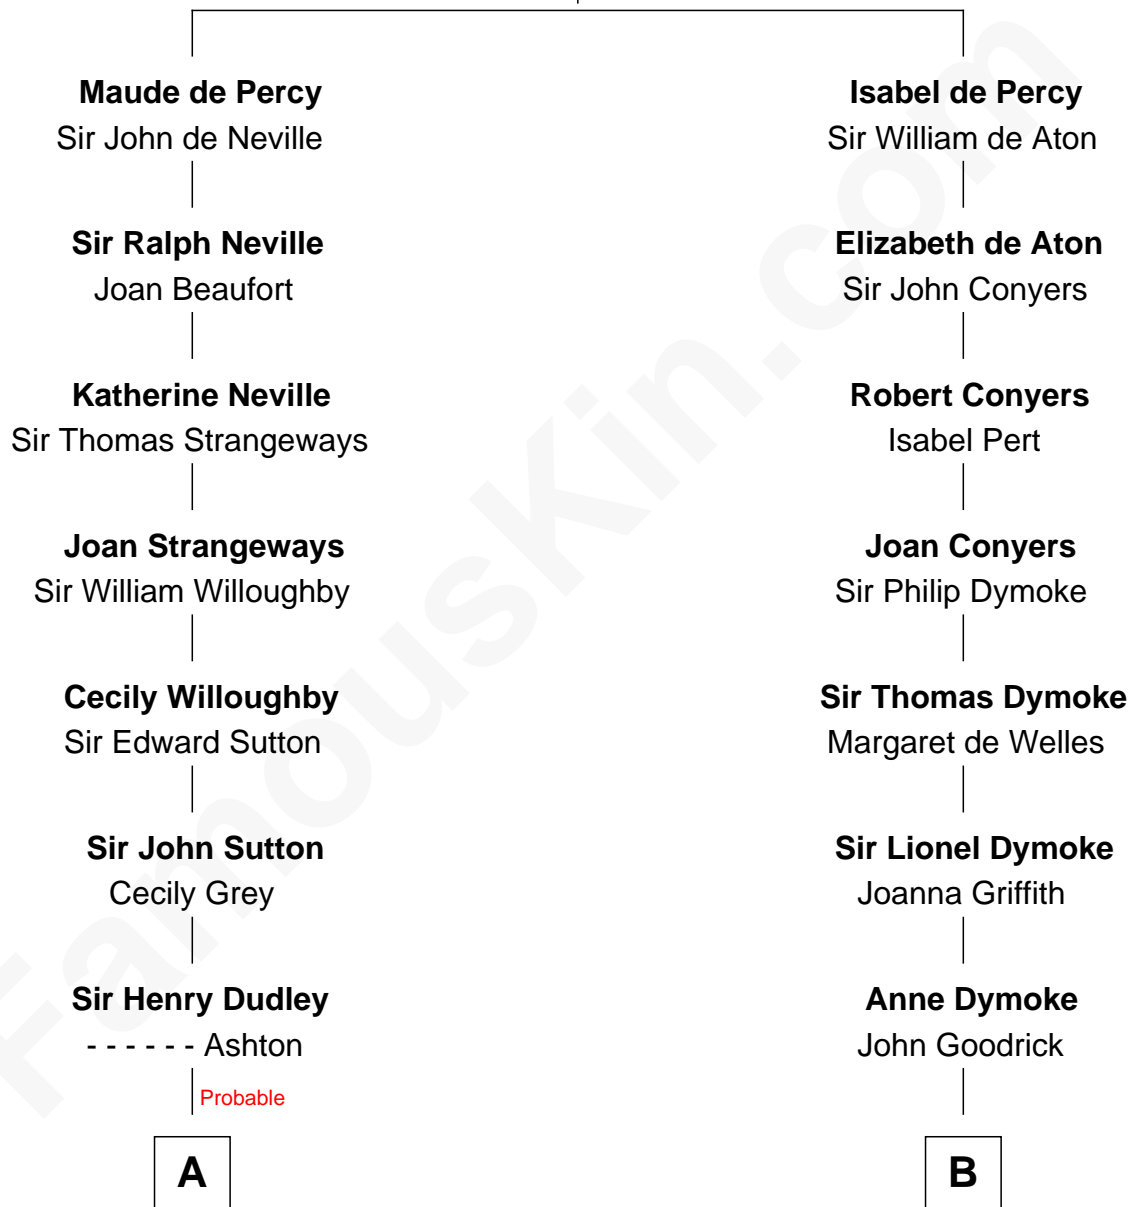

FamousKin.com Relationship Chart of

James Taylor

Singer-Songwriter

20th cousin 1 time removed of

Dave Cowens

NBA Hall of Famer

Sir Henry de Percy

Idoine de Clifford

C

Fred Charles Knox
Ruth Elizabeth Collins

Ella Angelique Knox
Henry Herman Woodard

Gertrude Arline Woodard
Dr. Isaac Montrose Taylor

James Taylor
Singer-Songwriter

D

Thomas Albert Atwood
Priscilla Ann Kelly