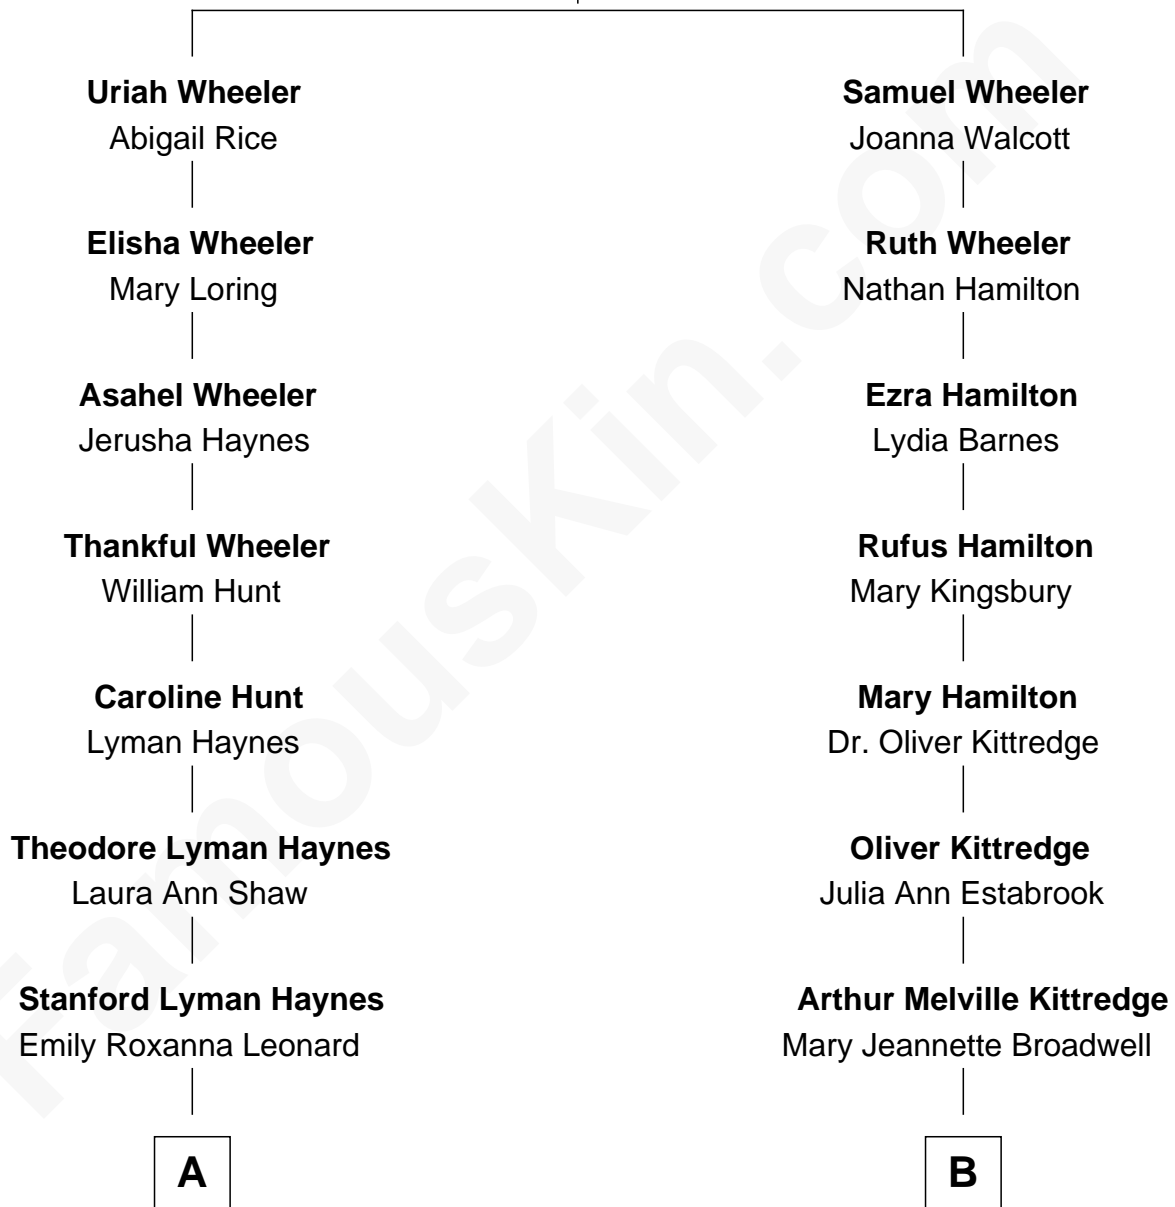

FamousKin.com Relationship Chart of

James Taylor

Singer-Songwriter

8th cousin 1 time removed of

Thomas J. Watson, Jr.

President and CEO of I.B.M.

Obadiah Wheeler

Elizabeth White

A

Theodosia Haynes

Alexander Taylor

Dr. Isaac Montrose Taylor

Gertrude Arline Woodard

James Taylor

Singer-Songwriter

B