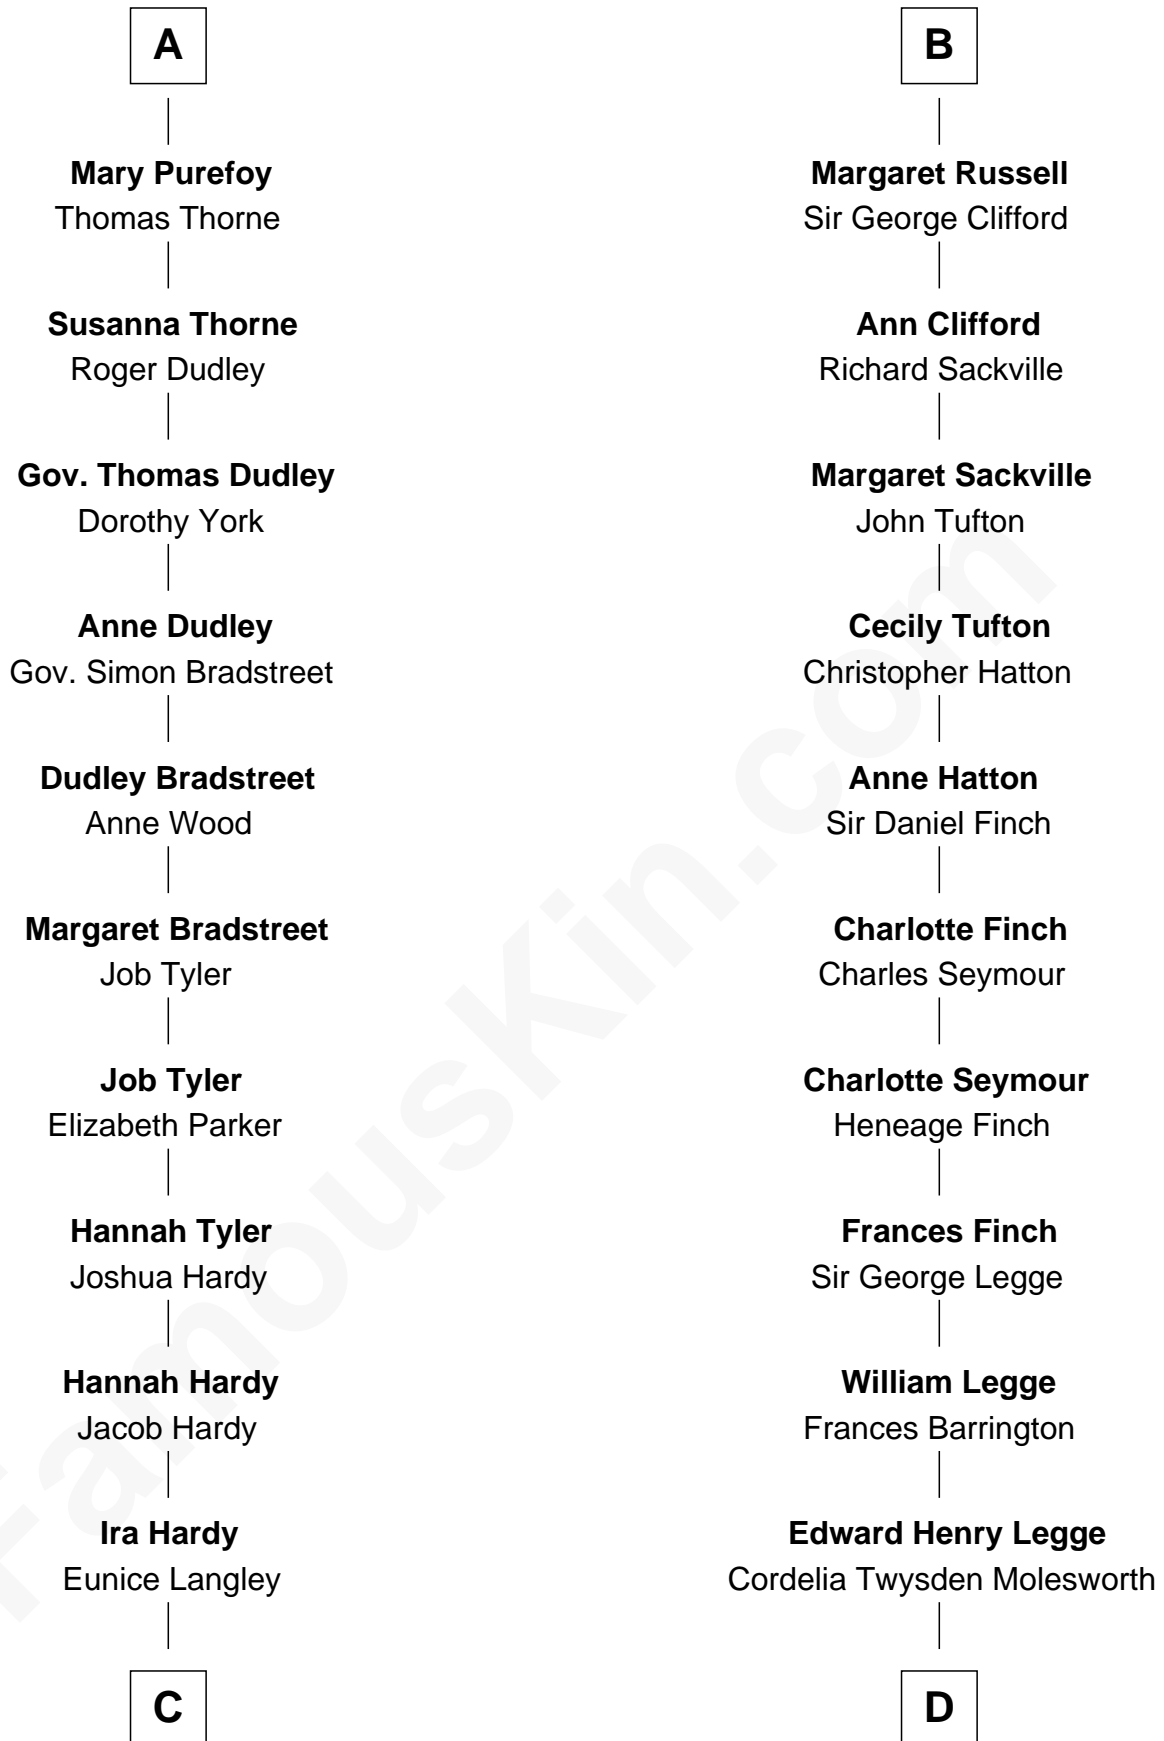

# FamousKin.com Relationship Chart of

**James Taylor**

*Singer-Songwriter*

20th cousin 1 time removed of

**Kit Harington**

*TV Actor - "Game of Thrones"*

**Sir John Howard**

Alice de Bois

**C**

**Lovercia L. Hardy**

Willard Knox

**Fred Charles Knox**

Ruth Elizabeth Collins

**Ella Angelique Knox**

Henry Herman Woodard

**Gertrude Arline Woodard**

Dr. Isaac Montrose Taylor

**James Taylor**

*Singer-Songwriter*

**D**

**Lois Marjorie Legge**

Ernest Wriothesley Denny

**Lavender Cecilia Denny**

John Charles Dundas Harington