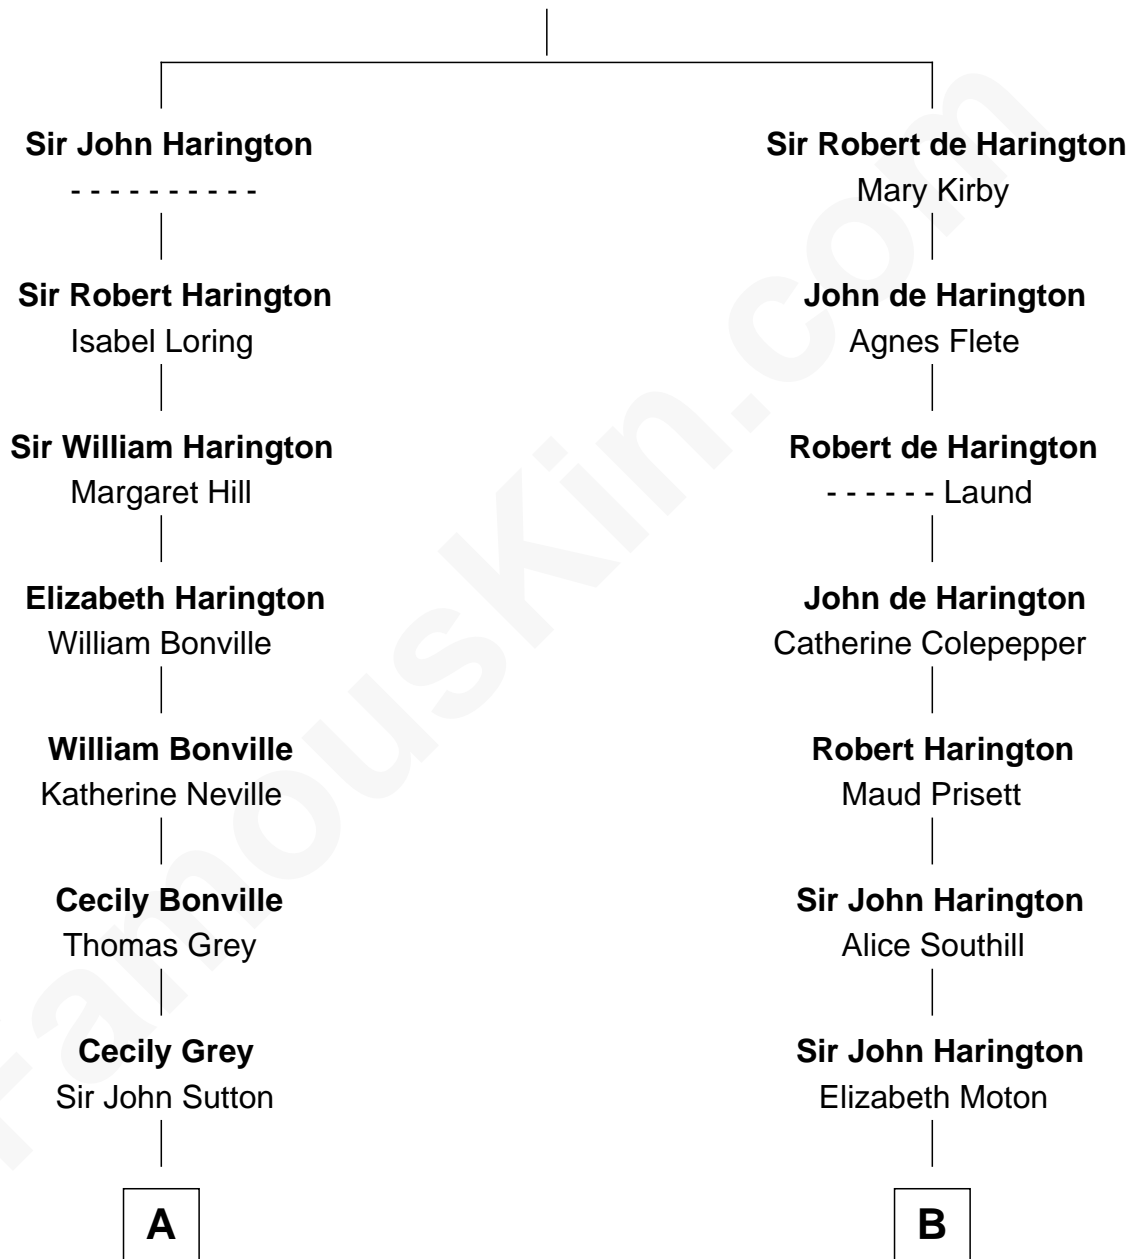

FamousKin.com Relationship Chart of

James Taylor
Singer-Songwriter

21st cousin of

Kit Harington
TV Actor - "Game of Thrones"

Sir Robert de Harington
Elizabeth de Multon

C

Lovercia L. Hardy

Willard Knox

Fred Charles Knox

Ruth Elizabeth Collins

Ella Angelique Knox

Henry Herman Woodard

Gertrude Arline Woodard

Dr. Isaac Montrose Taylor

James Taylor

Singer-Songwriter