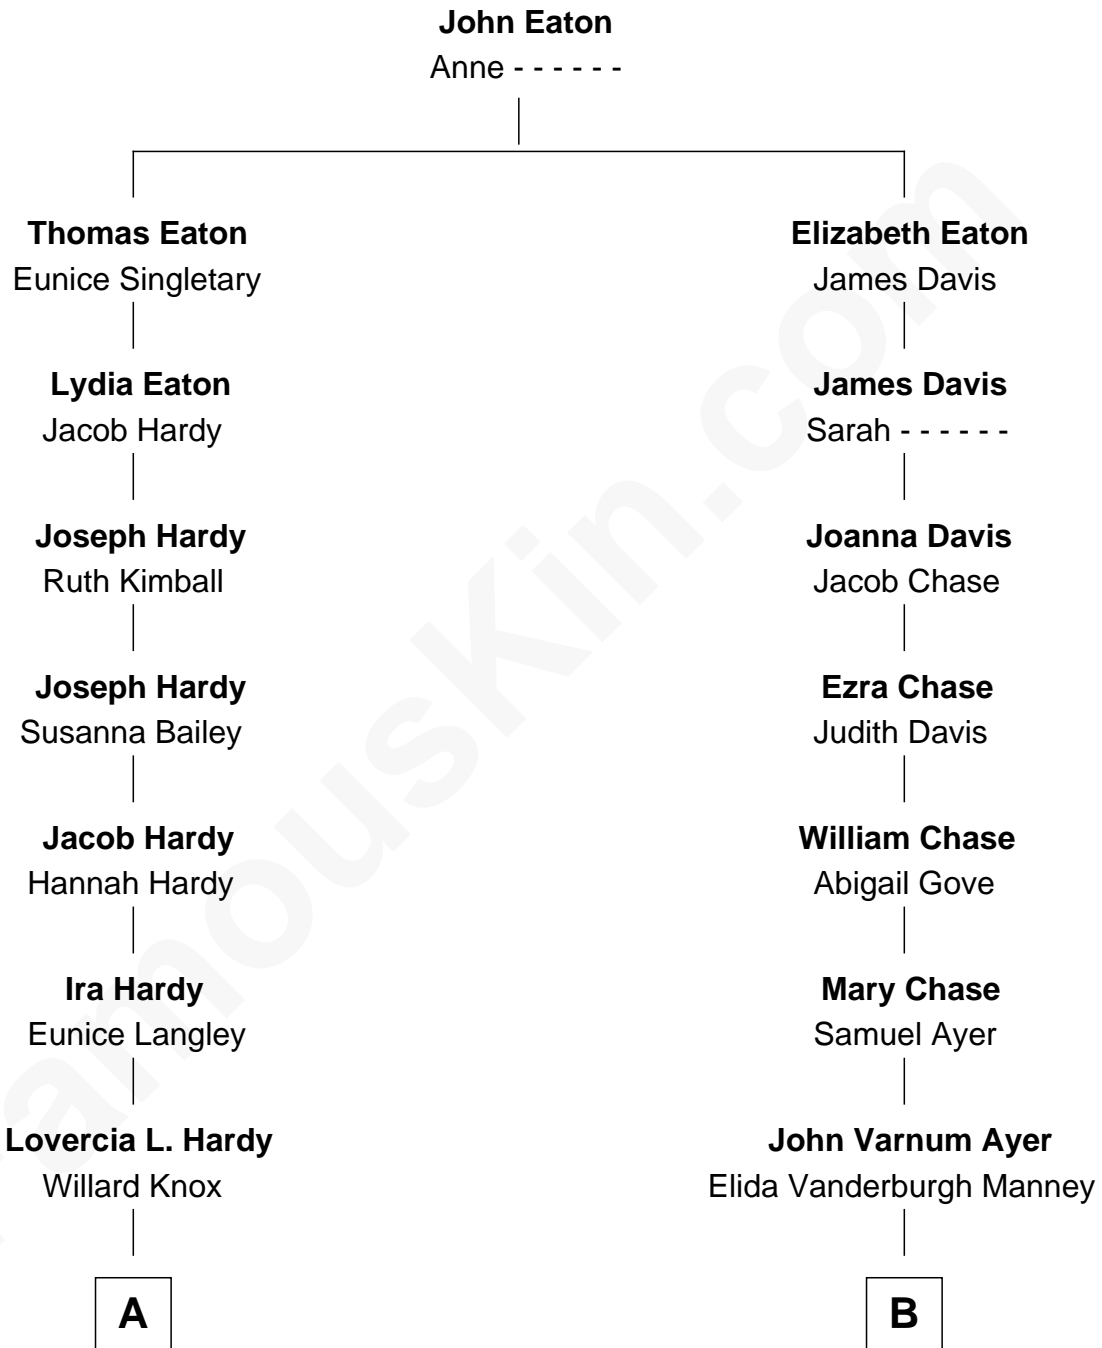

FamousKin.com Relationship Chart of

James Taylor
Singer-Songwriter

10th cousin of

Gerald Ford
38th U.S. President

A

Fred Charles Knox
Ruth Elizabeth Collins

Ella Angelique Knox
Henry Herman Woodard

Gertrude Arline Woodard
Dr. Isaac Montrose Taylor

James Taylor
Singer-Songwriter

B

George Manney Ayer
Amy Gridley Butler

Adele Augusta Ayer
Levi Addison Gardner

Dorothy Ayer Gardner
Leslie Lynch King

Gerald Ford
38th U.S. President

FamousKin.com