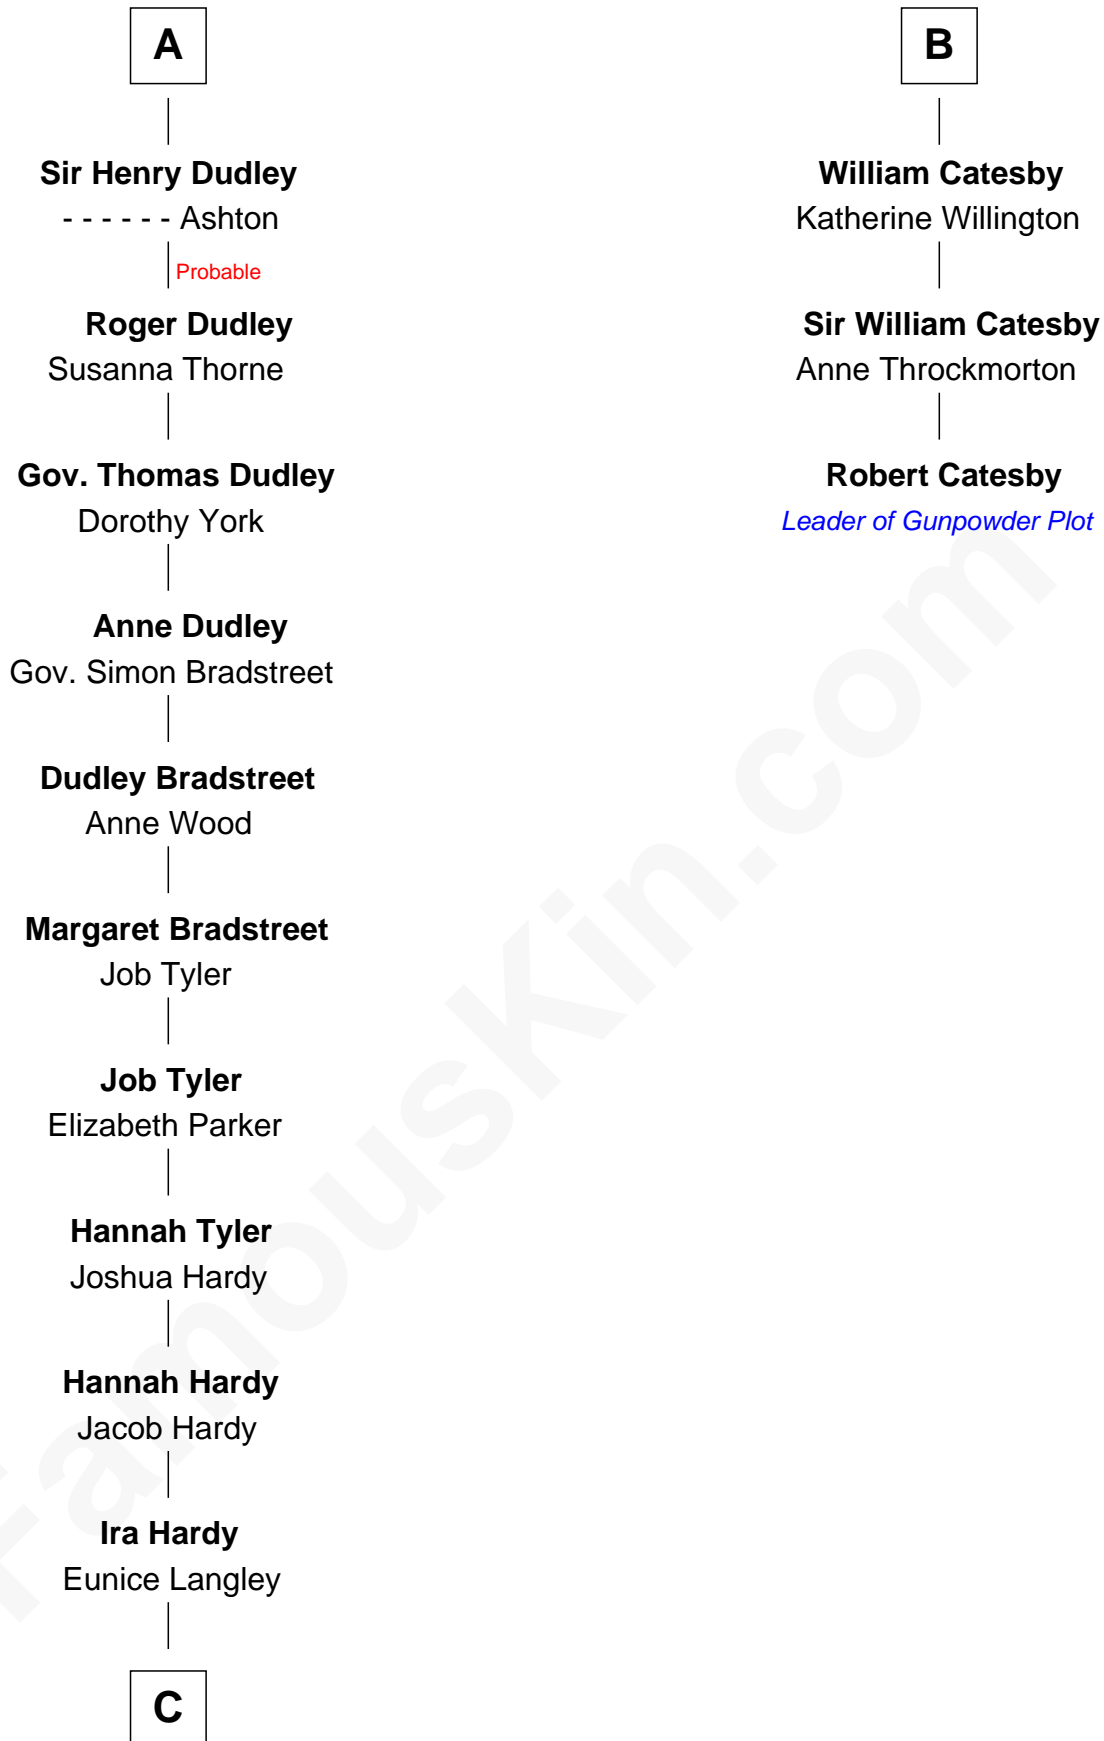

# FamousKin.com Relationship Chart of

**James Taylor**

*Singer-Songwriter*

9th cousin 12 times removed of

**Robert Catesby**

*Leader of Gunpowder Plot*

**C**

—  
**Lovercia L. Hardy**

Willard Knox

—  
**Fred Charles Knox**

Ruth Elizabeth Collins

—  
**Ella Angelique Knox**

Henry Herman Woodard

—  
**Gertrude Arline Woodard**

Dr. Isaac Montrose Taylor

—  
**James Taylor**