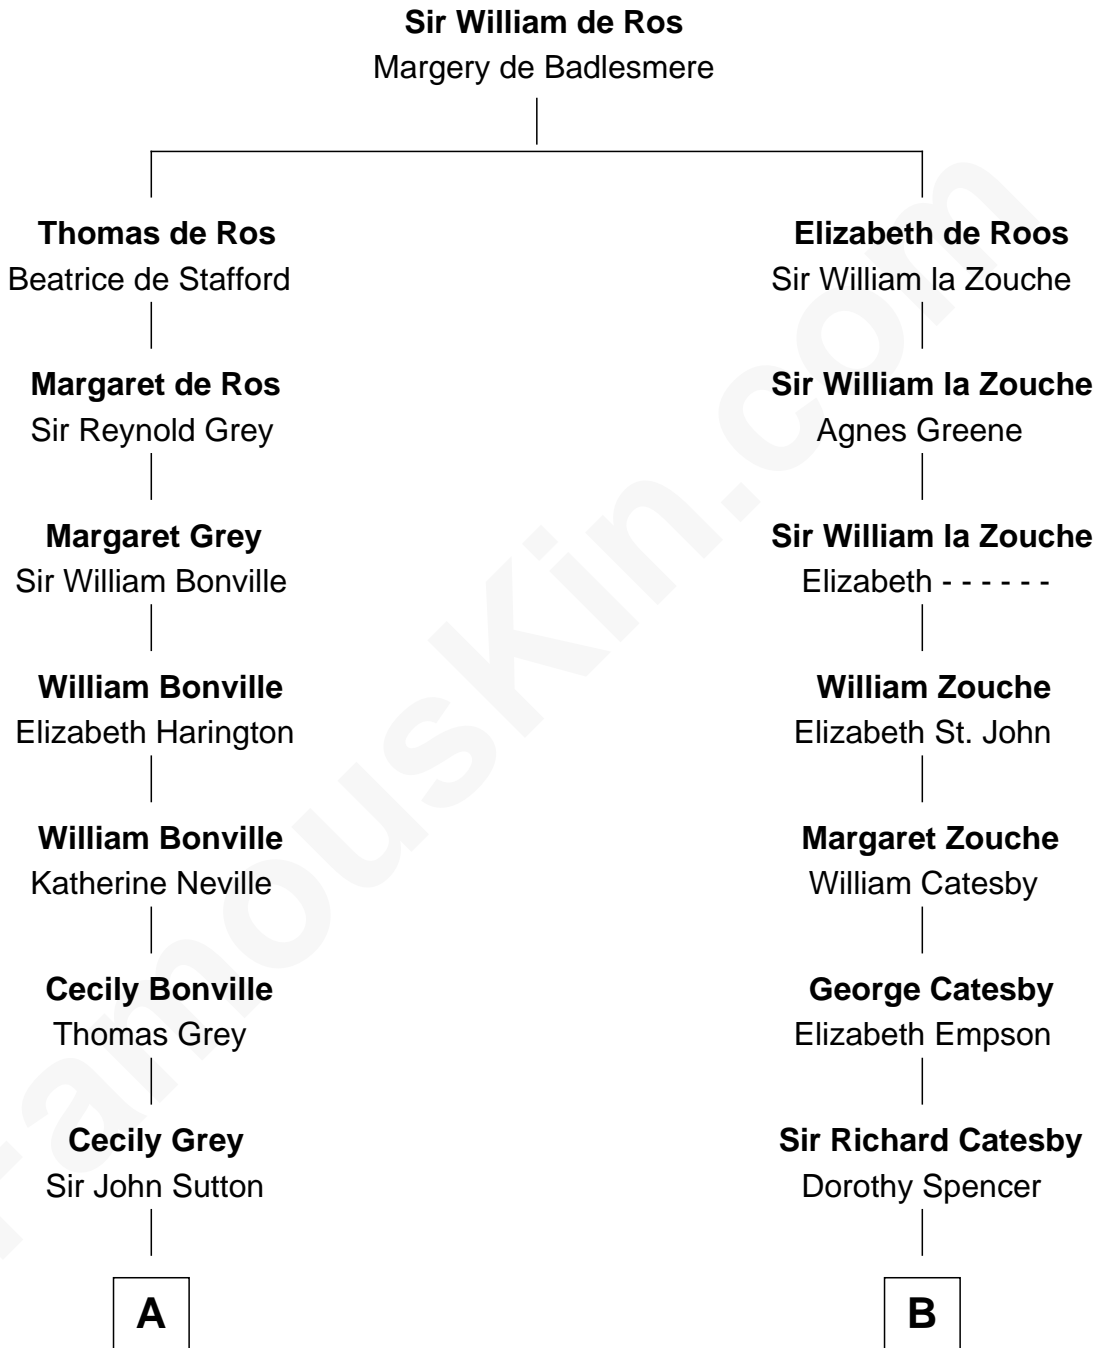

# FamousKin.com Relationship Chart of

**James Taylor**

*Singer-Songwriter*

9th cousin 12 times removed of

**Robert Catesby**

*Leader of Gunpowder Plot*

**C**

—  
**Lovercia L. Hardy**

Willard Knox

—  
**Fred Charles Knox**

Ruth Elizabeth Collins

—  
**Ella Angelique Knox**

Henry Herman Woodard

—  
**Gertrude Arline Woodard**

Dr. Isaac Montrose Taylor

—  
**James Taylor**

*Singer-Songwriter*

FamousKin.com