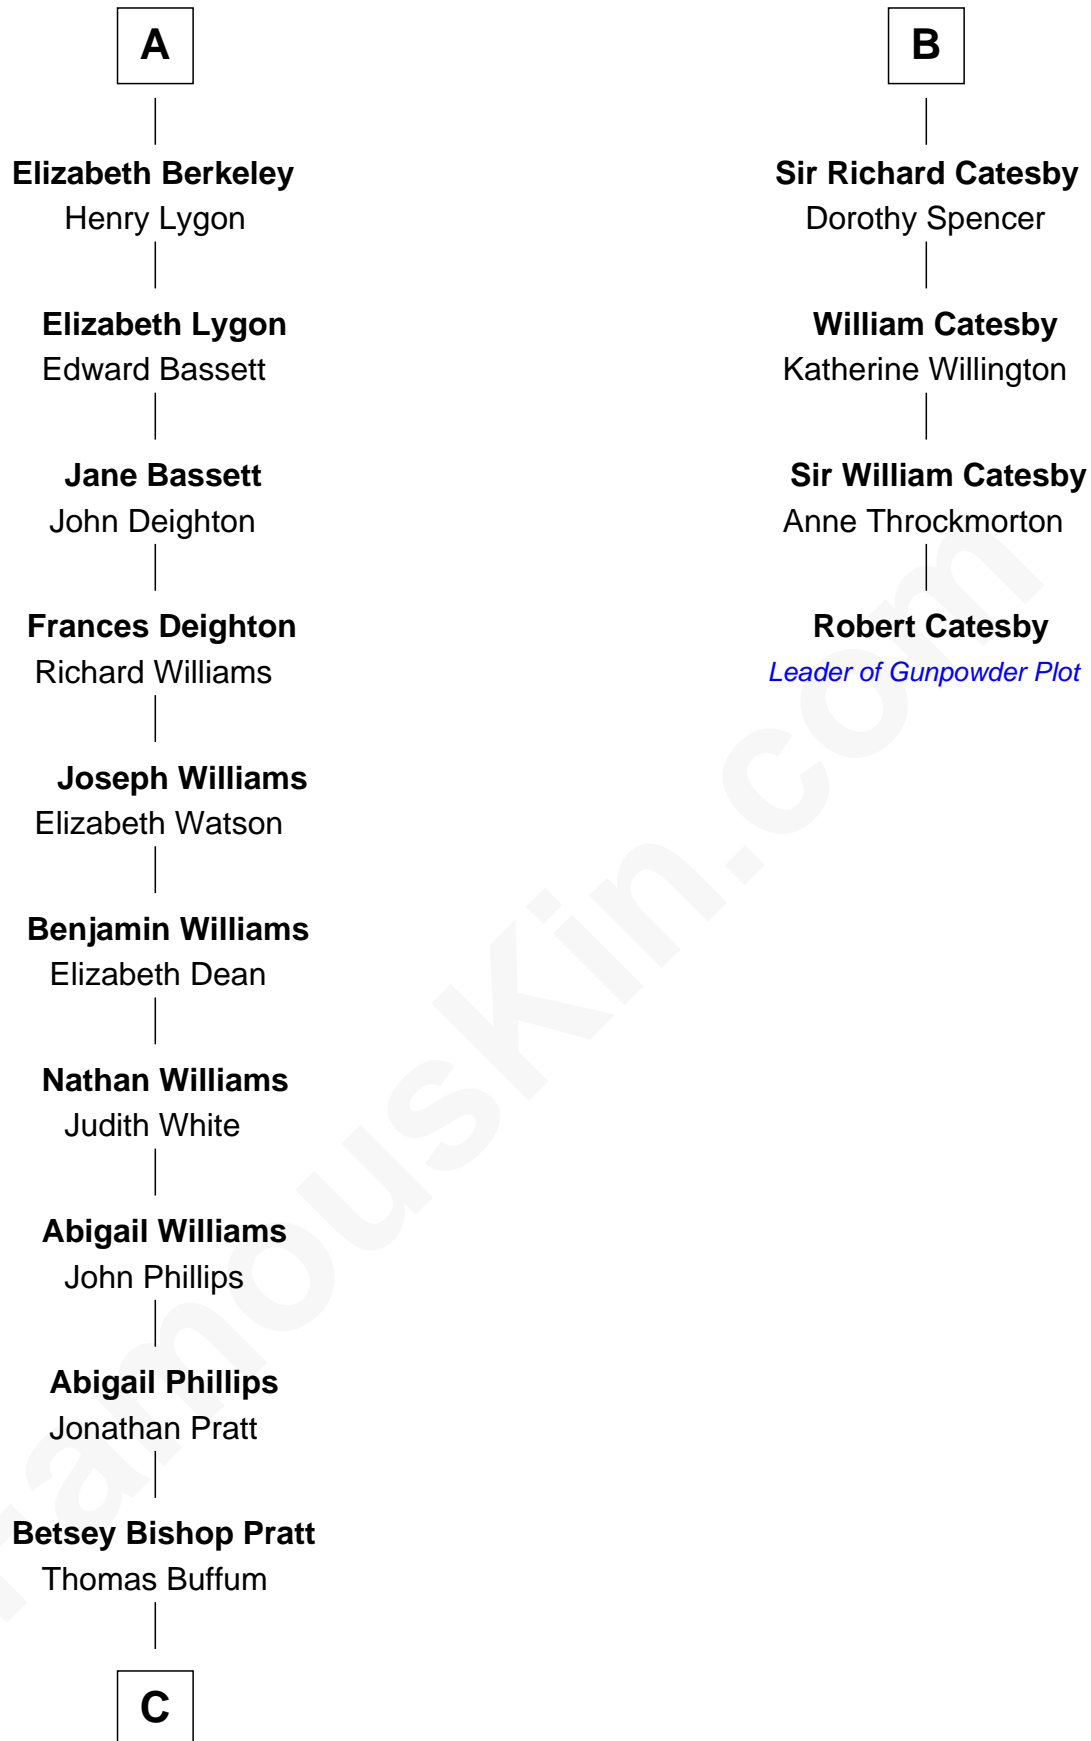

# FamousKin.com Relationship Chart of

**James Taylor**

*Singer-Songwriter*

10th cousin 11 times removed of

**Robert Catesby**

*Leader of Gunpowder Plot*

**Bartholomew de Badlesmere**

Margaret de Clare

Sir William de Ros

**Elizabeth de Roos**

Sir William la Zouche

**Sir William la Zouche**

Agnes Greene

**Sir William la Zouche**

Elizabeth - - - - -

**William Zouche**

Elizabeth St. John

**Margaret Zouche**

William Catesby

**George Catesby**

Elizabeth Empson

**B**

**C**

**Eliza Ann Buffum**  
Granville Hall Leonard

**Emily Roxanna Leonard**  
Stanford Lyman Haynes

**Theodosia Haynes**  
Alexander Taylor

**Dr. Isaac Montrose Taylor**  
Gertrude Arline Woodard

**James Taylor**  
*Singer-Songwriter*

FamousKin.com