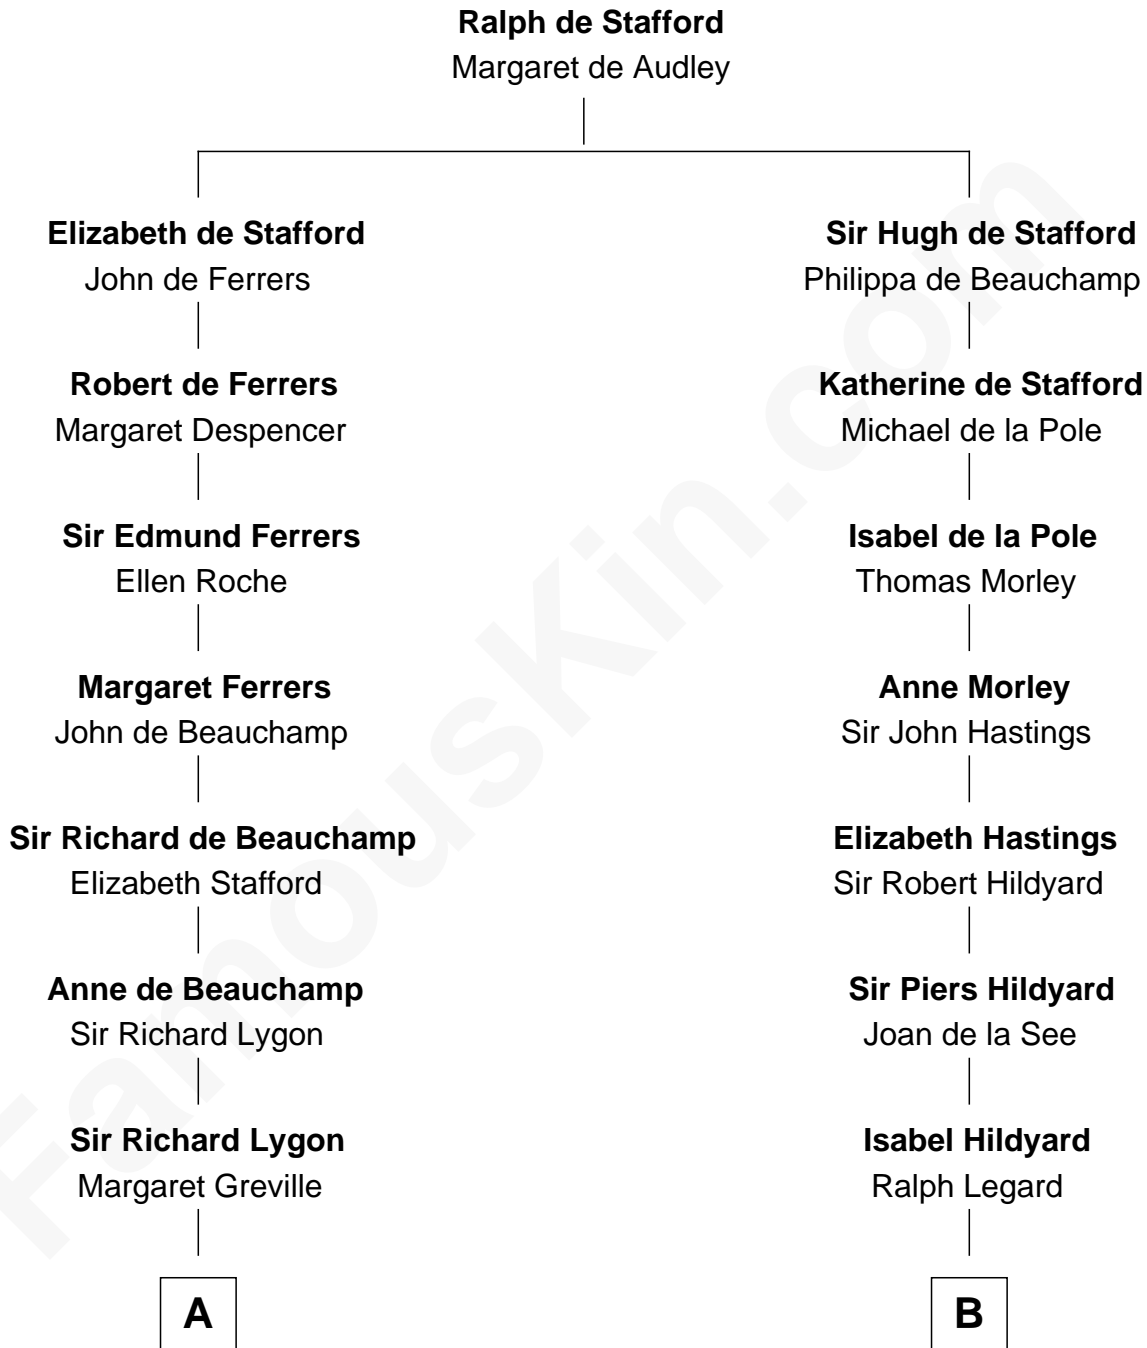

FamousKin.com Relationship Chart of

James Taylor
Singer-Songwriter

21st cousin of

Meghan Markle
Duchess of Sussex, TV Actress

C

Eliza Ann Buffum
Granville Hall Leonard

Emily Roxanna Leonard
Stanford Lyman Haynes

Theodosia Haynes
Alexander Taylor

Dr. Isaac Montrose Taylor
Gertrude Arline Woodard

James Taylor
Singer-Songwriter

D

George David Merrill
Mary Bird

Gertrude May Merrill
Fred George Sanders

Doris Mary Rita Sanders
Gordon Arnold Markle

Thomas Wayne Markle
Doria Loyce Ragland

Meghan Markle
Duchess of Sussex, TV Actress

FamousKin.com