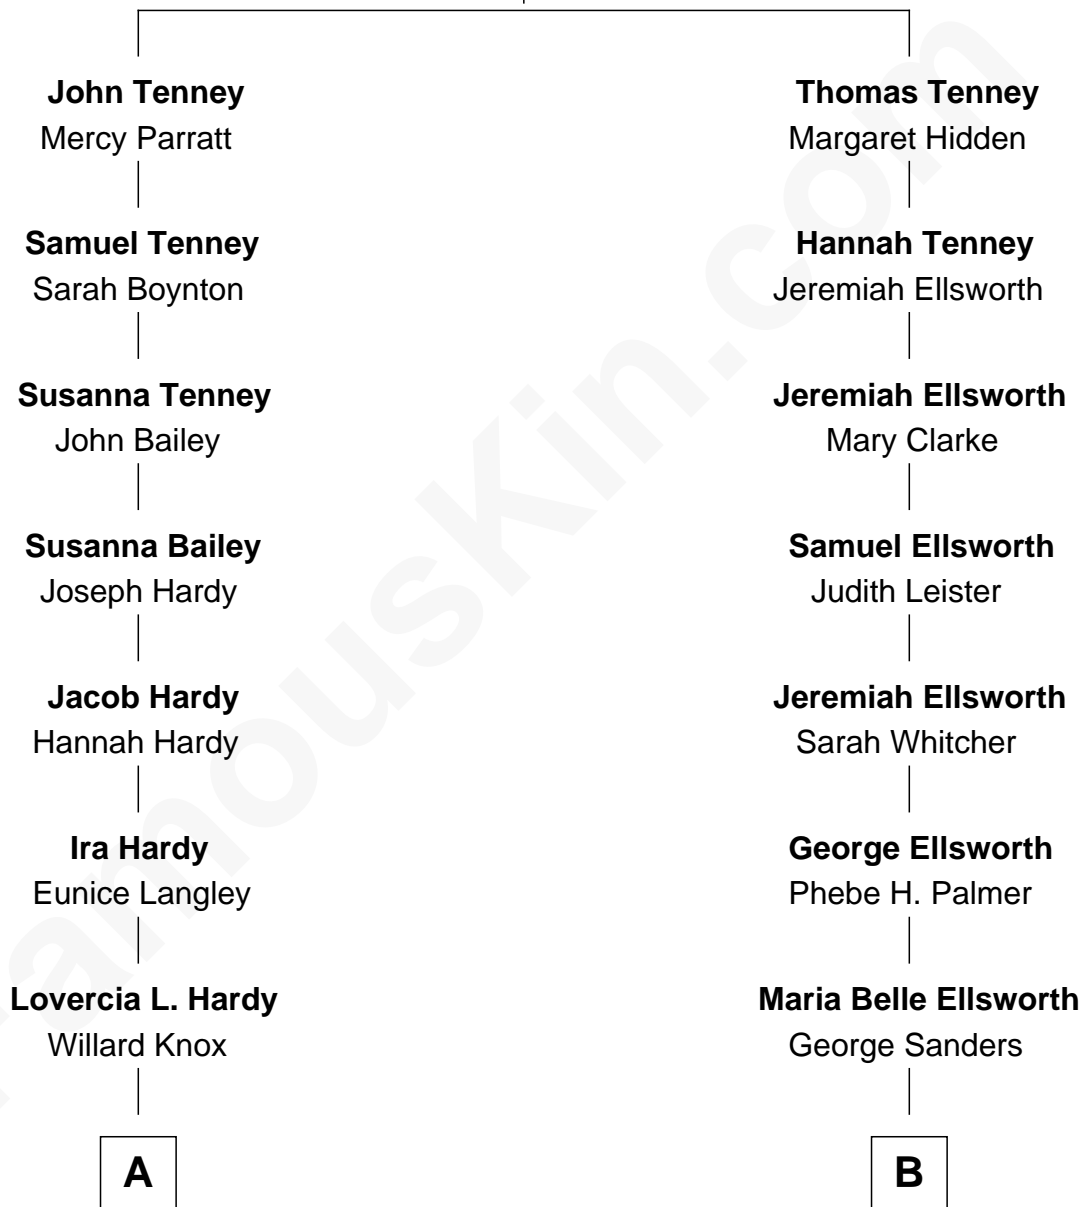

# FamousKin.com Relationship Chart of

**James Taylor**  
Singer-Songwriter

10th cousin of

**Meghan Markle**  
Duchess of Sussex, TV Actress

**Thomas Tenney**  
Ann Mighill

**A**

**Fred Charles Knox**  
Ruth Elizabeth Collins

**Ella Angelique Knox**  
Henry Herman Woodard

**Gertrude Arline Woodard**  
Dr. Isaac Montrose Taylor

**James Taylor**  
*Singer-Songwriter*

**B**

**Fred George Sanders**  
Gertrude May Merrill

**Doris Mary Rita Sanders**  
Gordon Arnold Markle

**Thomas Wayne Markle**  
Doria Loyce Ragland

**Meghan Markle**  
*Duchess of Sussex, TV Actress*

FamousKin.com