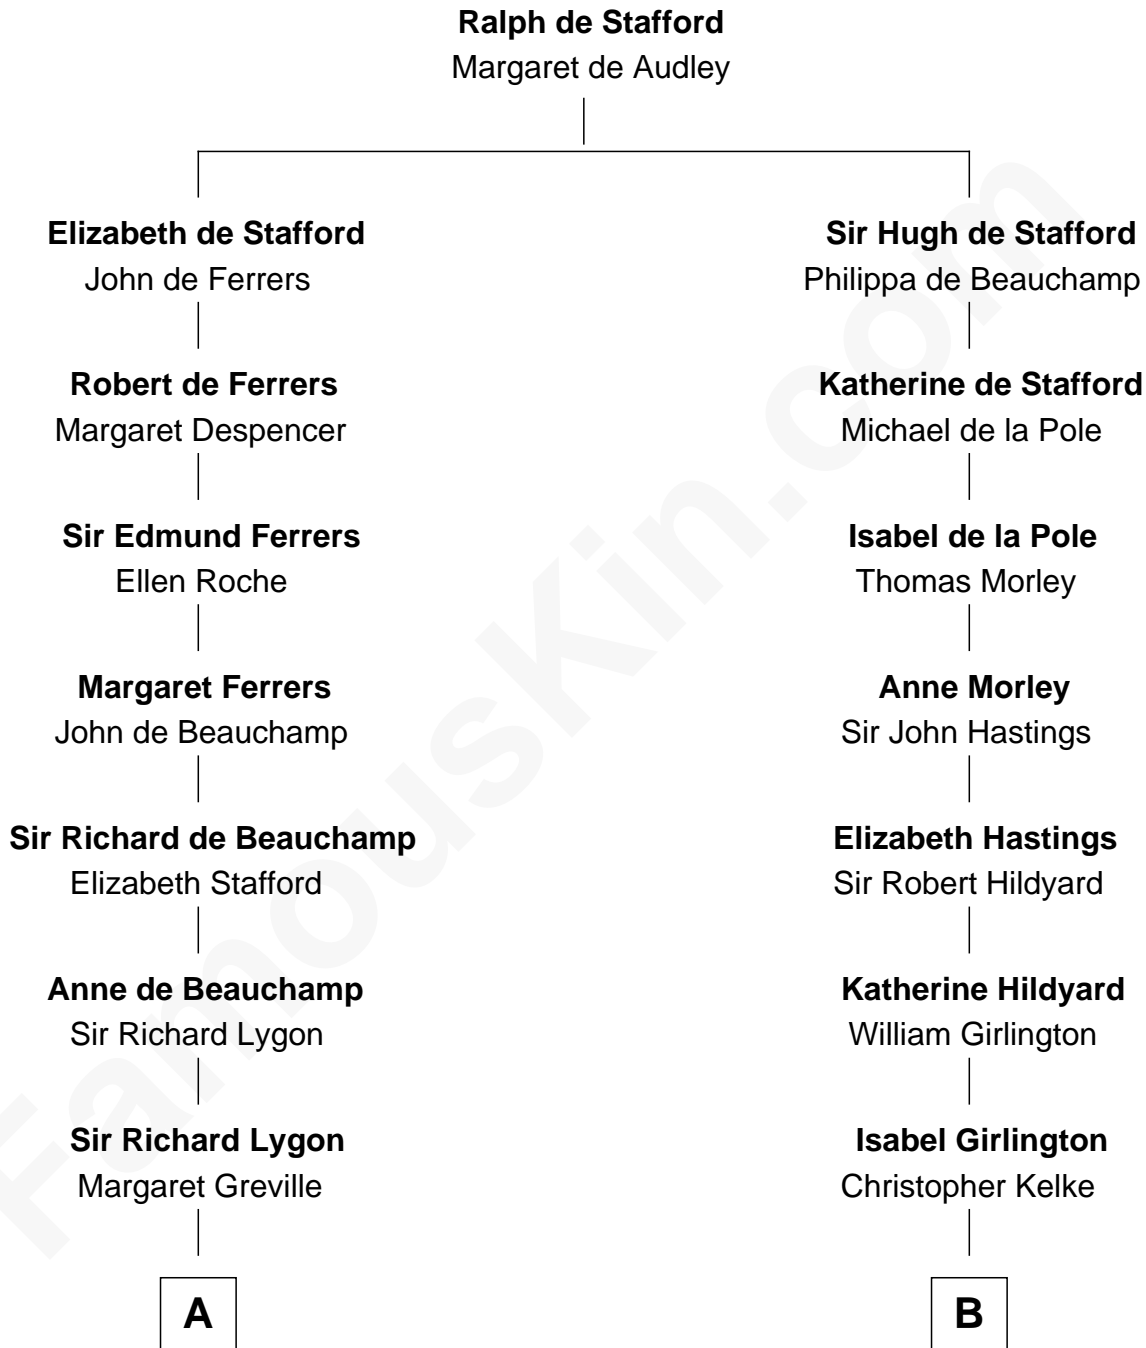

FamousKin.com

Relationship Chart of

James Taylor

Singer-Songwriter

19th cousin 2 times removed of

Harper Lee

Author of To Kill a Mockingbird

C

Eliza Ann Buffum
Granville Hall Leonard

Emily Roxanna Leonard
Stanford Lyman Haynes

Theodosia Haynes
Alexander Taylor

Dr. Isaac Montrose Taylor
Gertrude Arline Woodard

James Taylor
Singer-Songwriter

D

James Cunningham Finch
Ellen Rivers Williams