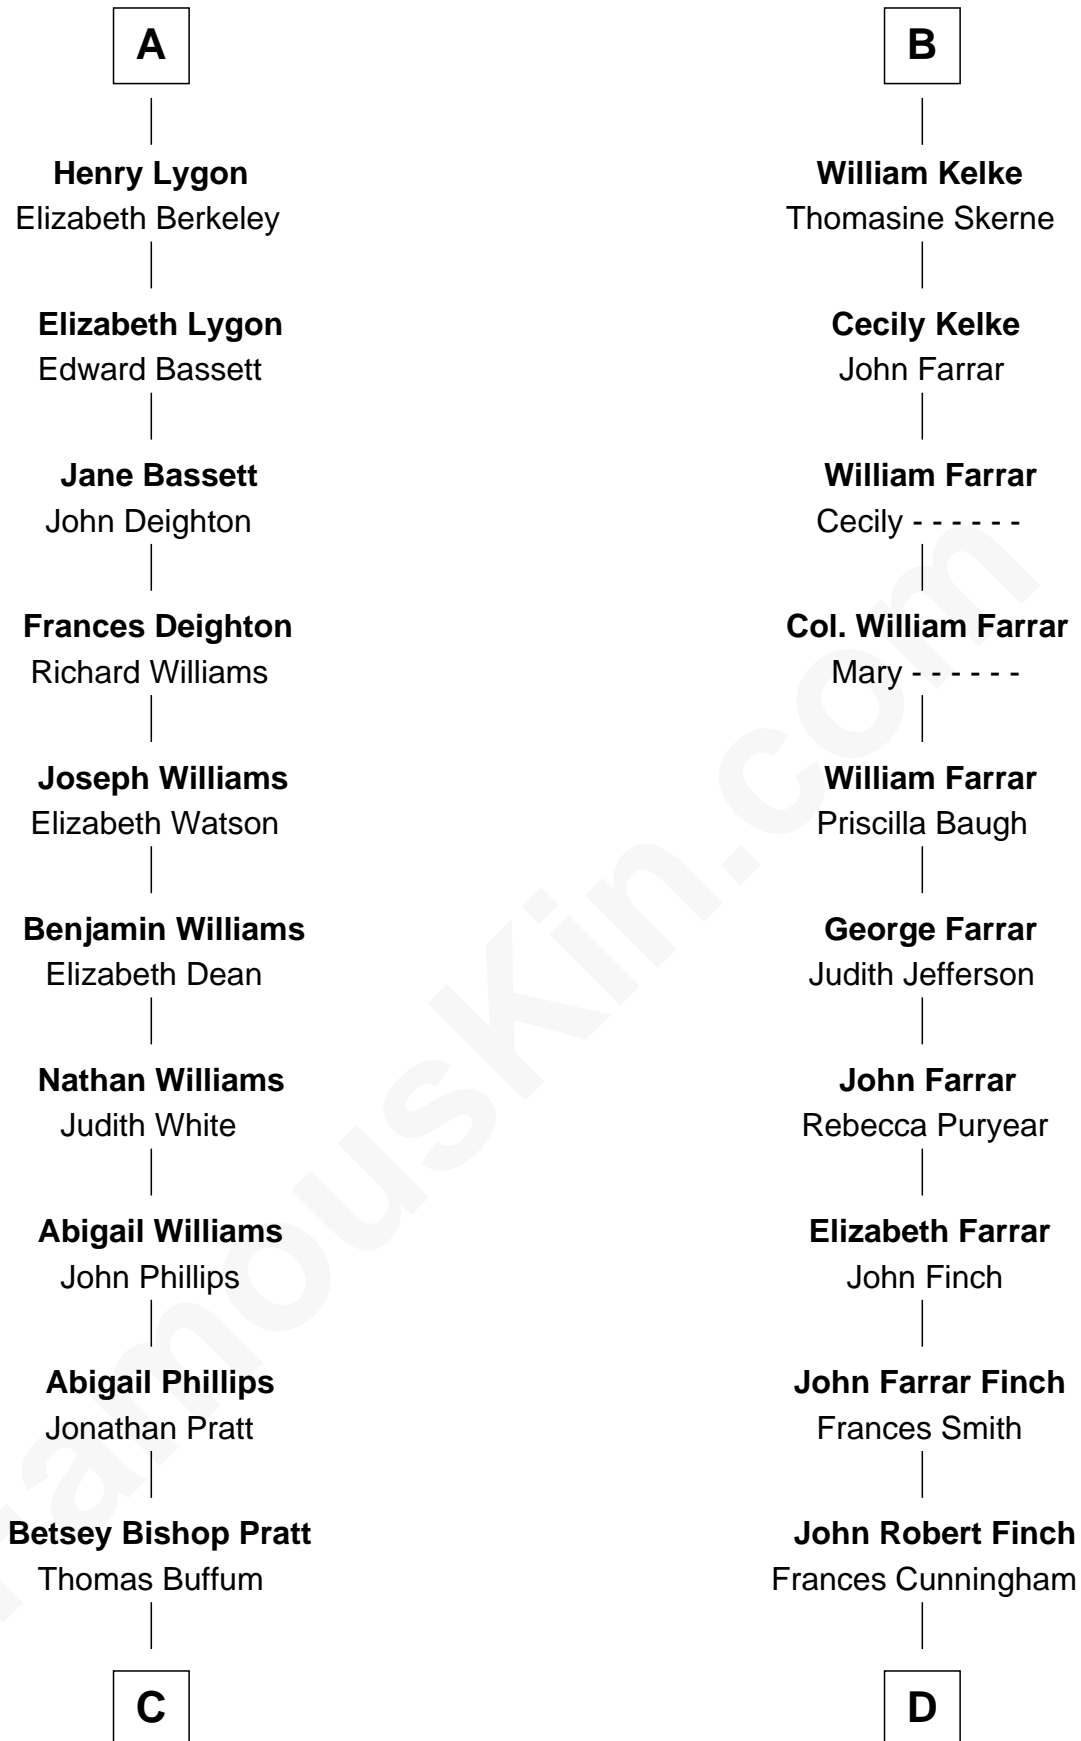

FamousKin.com

Relationship Chart of

James Taylor

Singer-Songwriter

19th cousin 2 times removed of

Harper Lee

Author of To Kill a Mockingbird

C

Eliza Ann Buffum
Granville Hall Leonard

Emily Roxanna Leonard
Stanford Lyman Haynes

Theodosia Haynes
Alexander Taylor

Dr. Isaac Montrose Taylor
Gertrude Arline Woodard

James Taylor
Singer-Songwriter

D

James Cunningham Finch
Ellen Rivers Williams