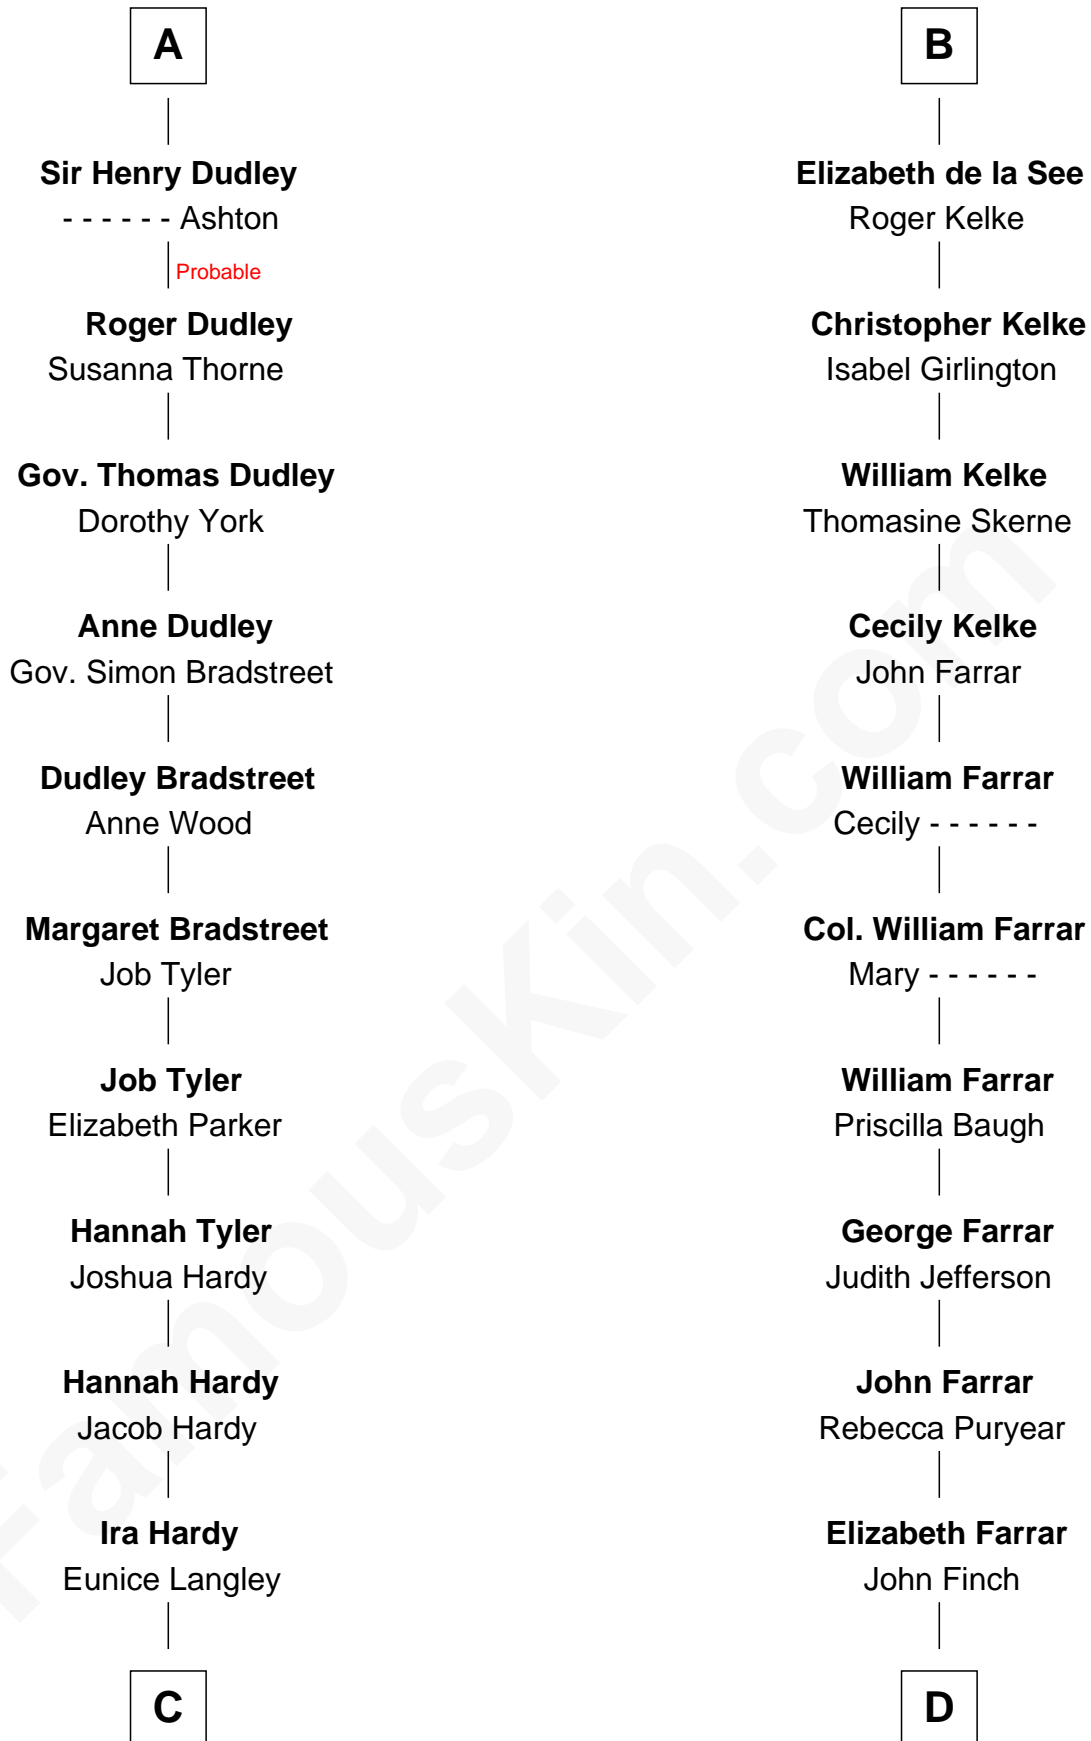

FamousKin.com Relationship Chart of

James Taylor
Singer-Songwriter

21st cousin of

Harper Lee
Author of *To Kill a Mockingbird*

Eudo la Zouche
Milicent de Cantilupe

Eve la Zouche
Sir Maurice de Berkeley

Thomas de Berkeley
Katherine de Clyvedon

Sir John Berkeley
Elizabeth Betteshorne

Elizabeth Berkeley
Sir John Sutton

Sir Edmund Sutton
Joyce Tiptoft

Sir Edward Sutton
Cecily Willoughby

Sir John Sutton
Cecily Grey

A

Sir William la Zouche
Maud Lovel

Milicent la Zouche
Sir William Deincourt

Margaret Deincourt
Sir Robert de Tibetot

Elizabeth de Tibetot
Sir Philip le Despencer

Margery Despencer
Sir Roger Wentworth

Sir Philip Wentworth
Mary Clifford

Elizabeth Wentworth
Sir Martin de la See

B

C

Lovercia L. Hardy

Willard Knox

Fred Charles Knox

Ruth Elizabeth Collins

Ella Angelique Knox

Henry Herman Woodard

Gertrude Arline Woodard

Dr. Isaac Montrose Taylor

James Taylor