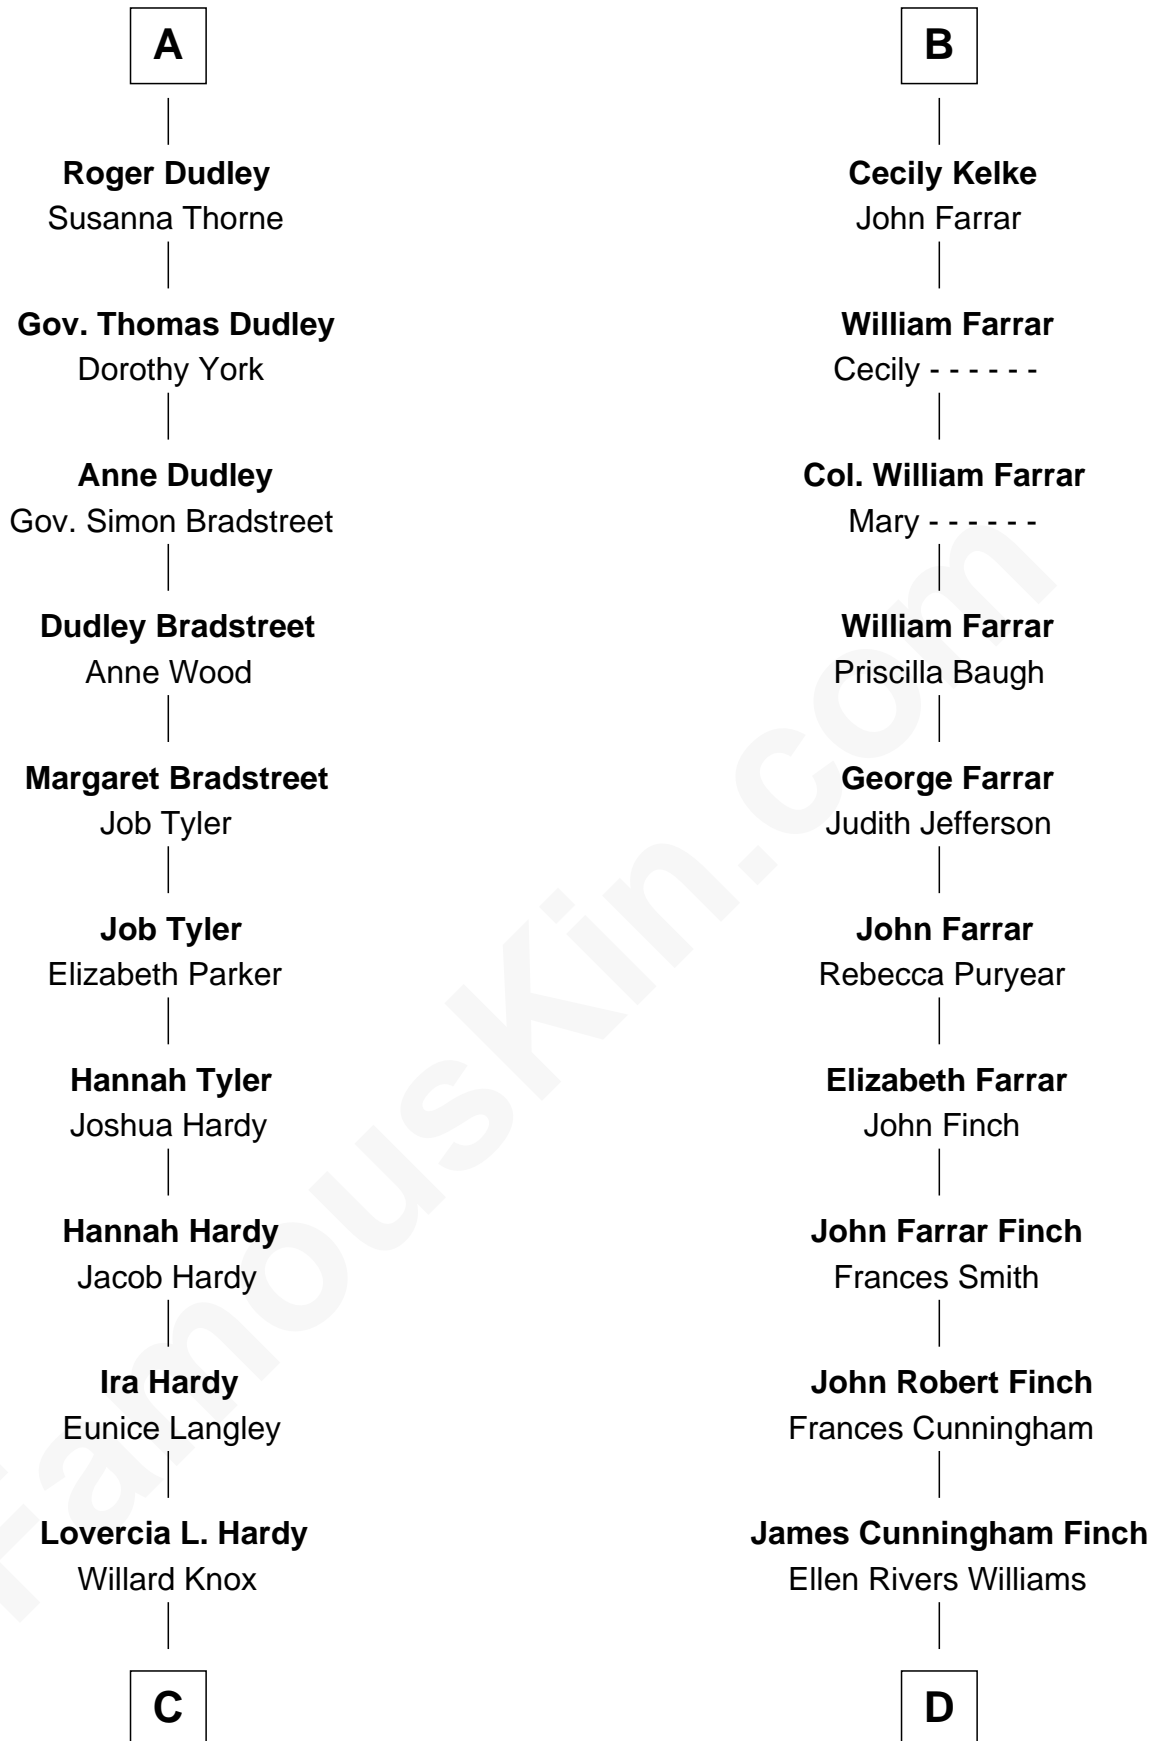

FamousKin.com

Relationship Chart of

James Taylor

Singer-Songwriter

18th cousin 2 times removed of

Harper Lee

Author of To Kill a Mockingbird

Sir Philip le Despencer

A

Sir Philip le Despencer

Elizabeth de Tibetot

Margery Despencer

Sir Roger Wentworth

Sir Philip Wentworth

Mary Clifford

Elizabeth Wentworth

Sir Martin de la See

Elizabeth de la See

Roger Kelke

Christopher Kelke

Isabel Girlington

William Kelke

Thomasine Skerne

B

C

Fred Charles Knox
Ruth Elizabeth Collins

Ella Angelique Knox
Henry Herman Woodard

Gertrude Arline Woodard
Dr. Isaac Montrose Taylor

James Taylor
Singer-Songwriter

D

Frances Cunningham Finch
Amasa Coleman Lee