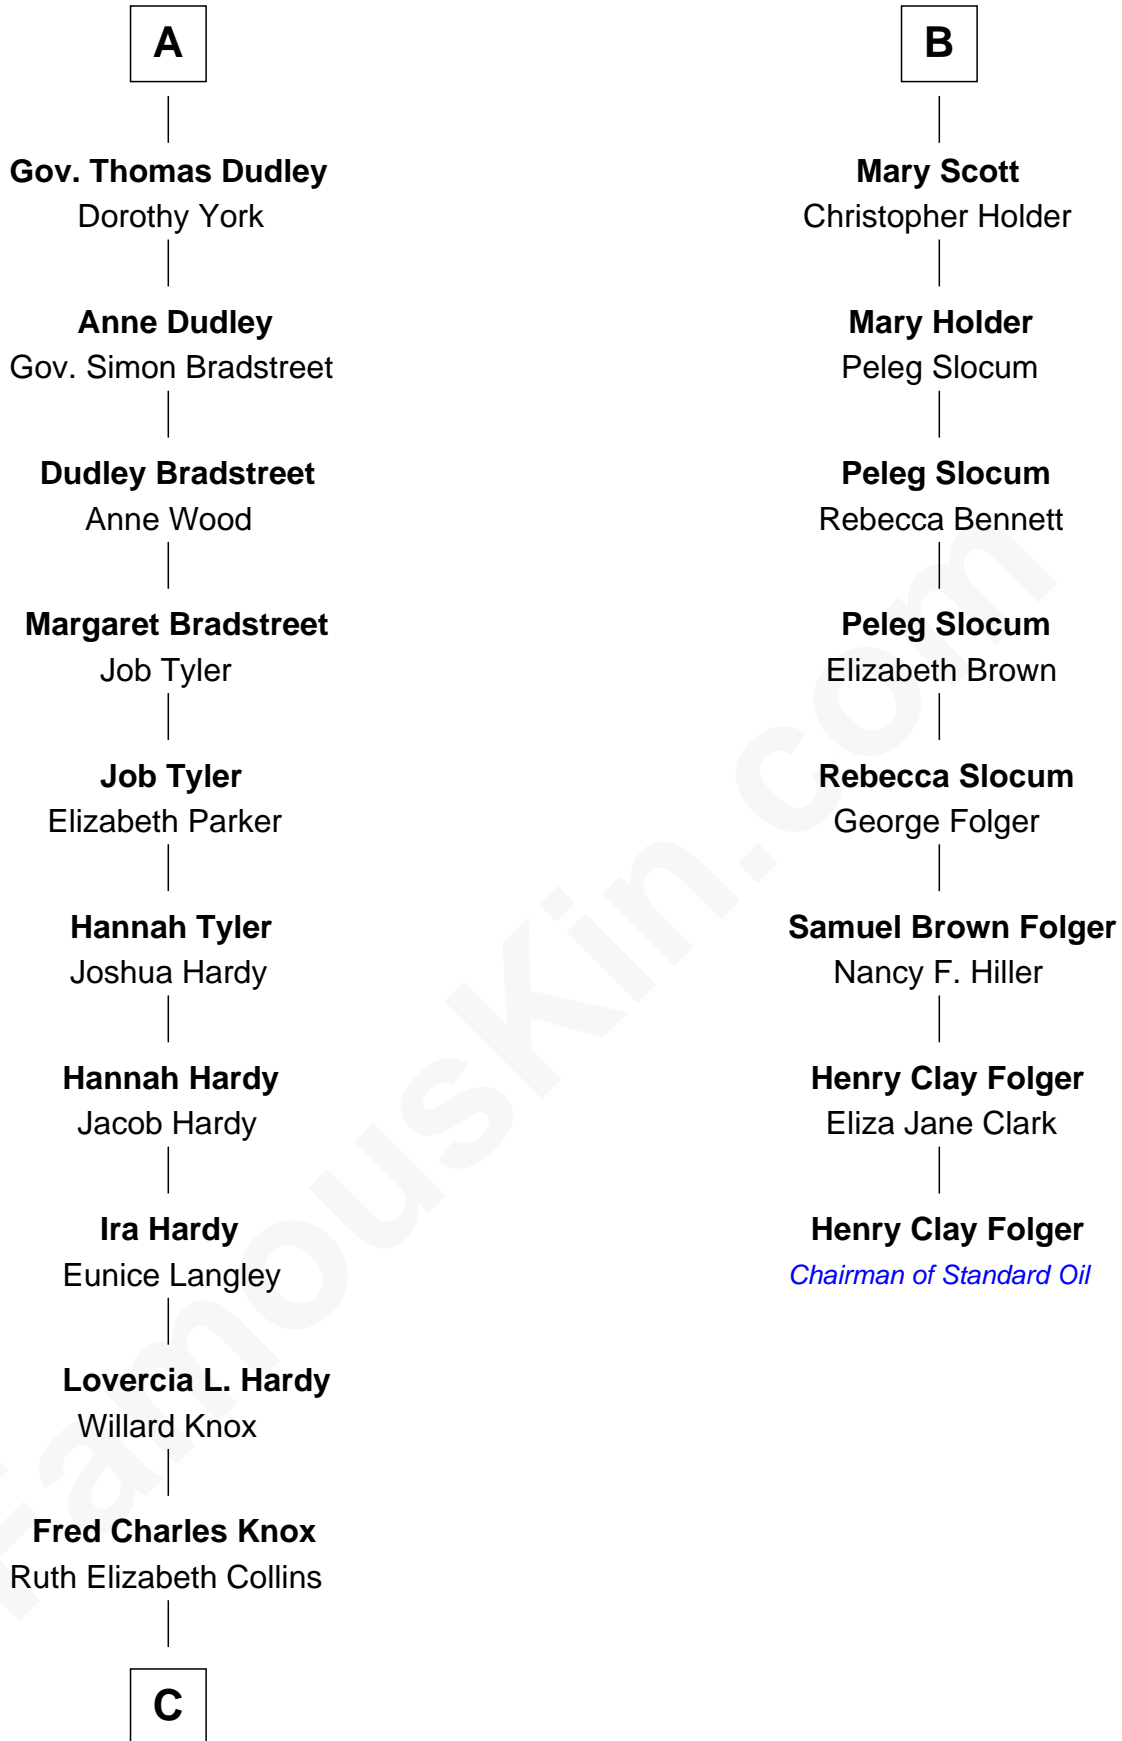

FamousKin.com Relationship Chart of

James Taylor

Singer-Songwriter

14th cousin 5 times removed of

Henry Clay Folger

Founder of Folger Shakespeare Library and Chairman of Standard Oil

Sir Walter Blount

Sancha de Ayala

Sir Thomas Blount

Margaret de Gresley

Sir Thomas Blount

Agnes Hawley

Anne Blount

William Marbury

Robert Marbury

Katherine Williamson

William Marbury

Agnes Lenton

Rev. Francis Marbury

Bridget Dryden

Catherine Marbury

Richard Scott

B

C

—
Ella Angelique Knox
Henry Herman Woodard

—
Gertrude Arline Woodard
Dr. Isaac Montrose Taylor

—
James Taylor
Singer-Songwriter

FamousKin.com