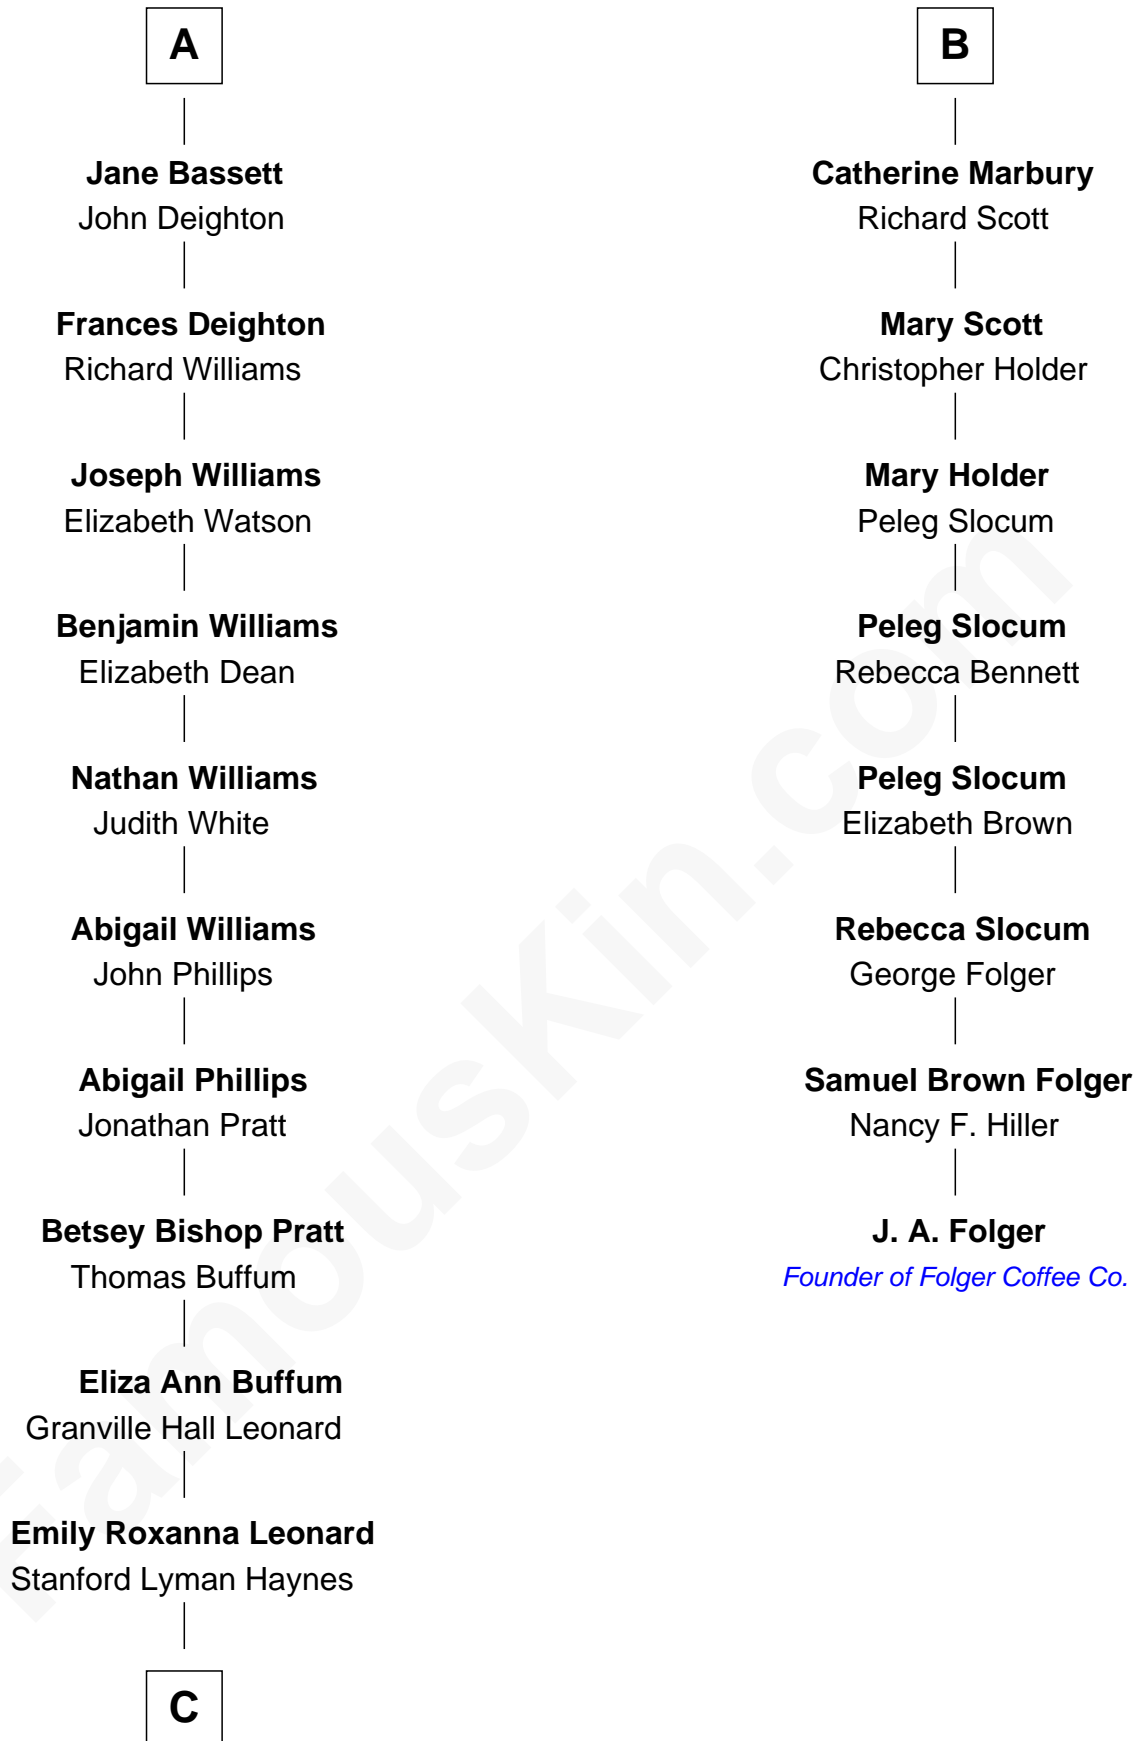

# FamousKin.com Relationship Chart of

**James Taylor**

*Singer-Songwriter*

14th cousin 5 times removed of

**J. A. Folger**

*Founder of Folger Coffee Company*

**C**

**Theodosia Haynes**

Alexander Taylor

**Dr. Isaac Montrose Taylor**

Gertrude Arline Woodard

**James Taylor**

*Singer-Songwriter*

FamousKin.com