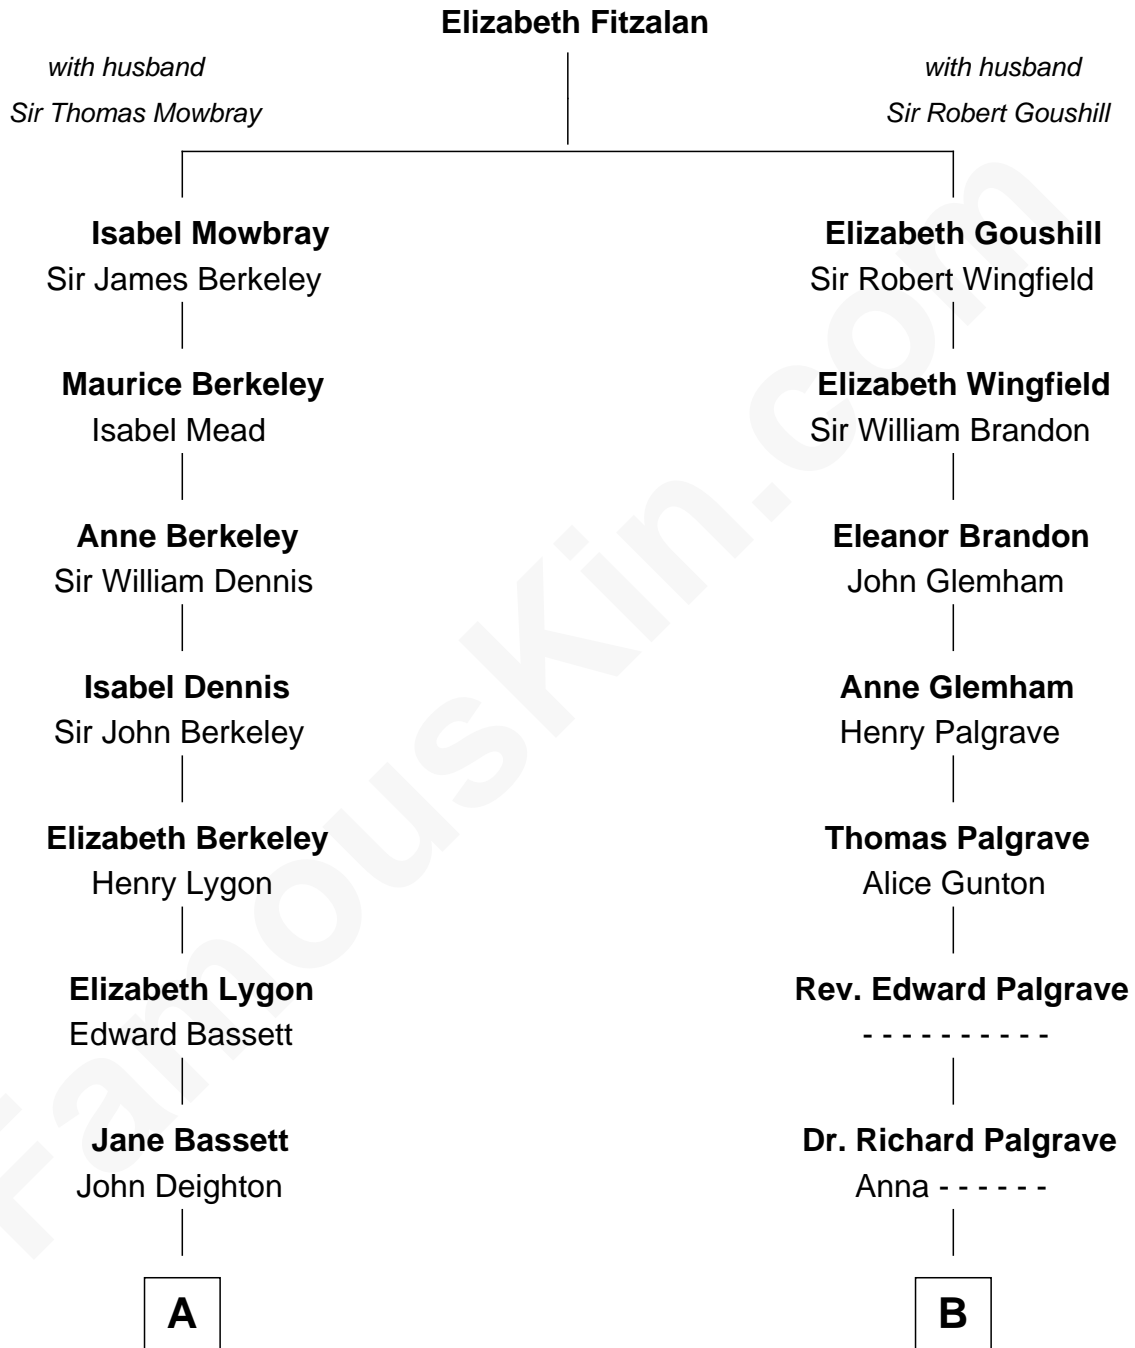

FamousKin.com Relationship Chart of

James Taylor

Singer-Songwriter

14th cousin 4 times removed of

J. A. Folger

Founder of Folger Coffee Company

C

—
Dr. Isaac Montrose Taylor

Gertrude Arline Woodard

—
James Taylor

Singer-Songwriter

FamousKin.com