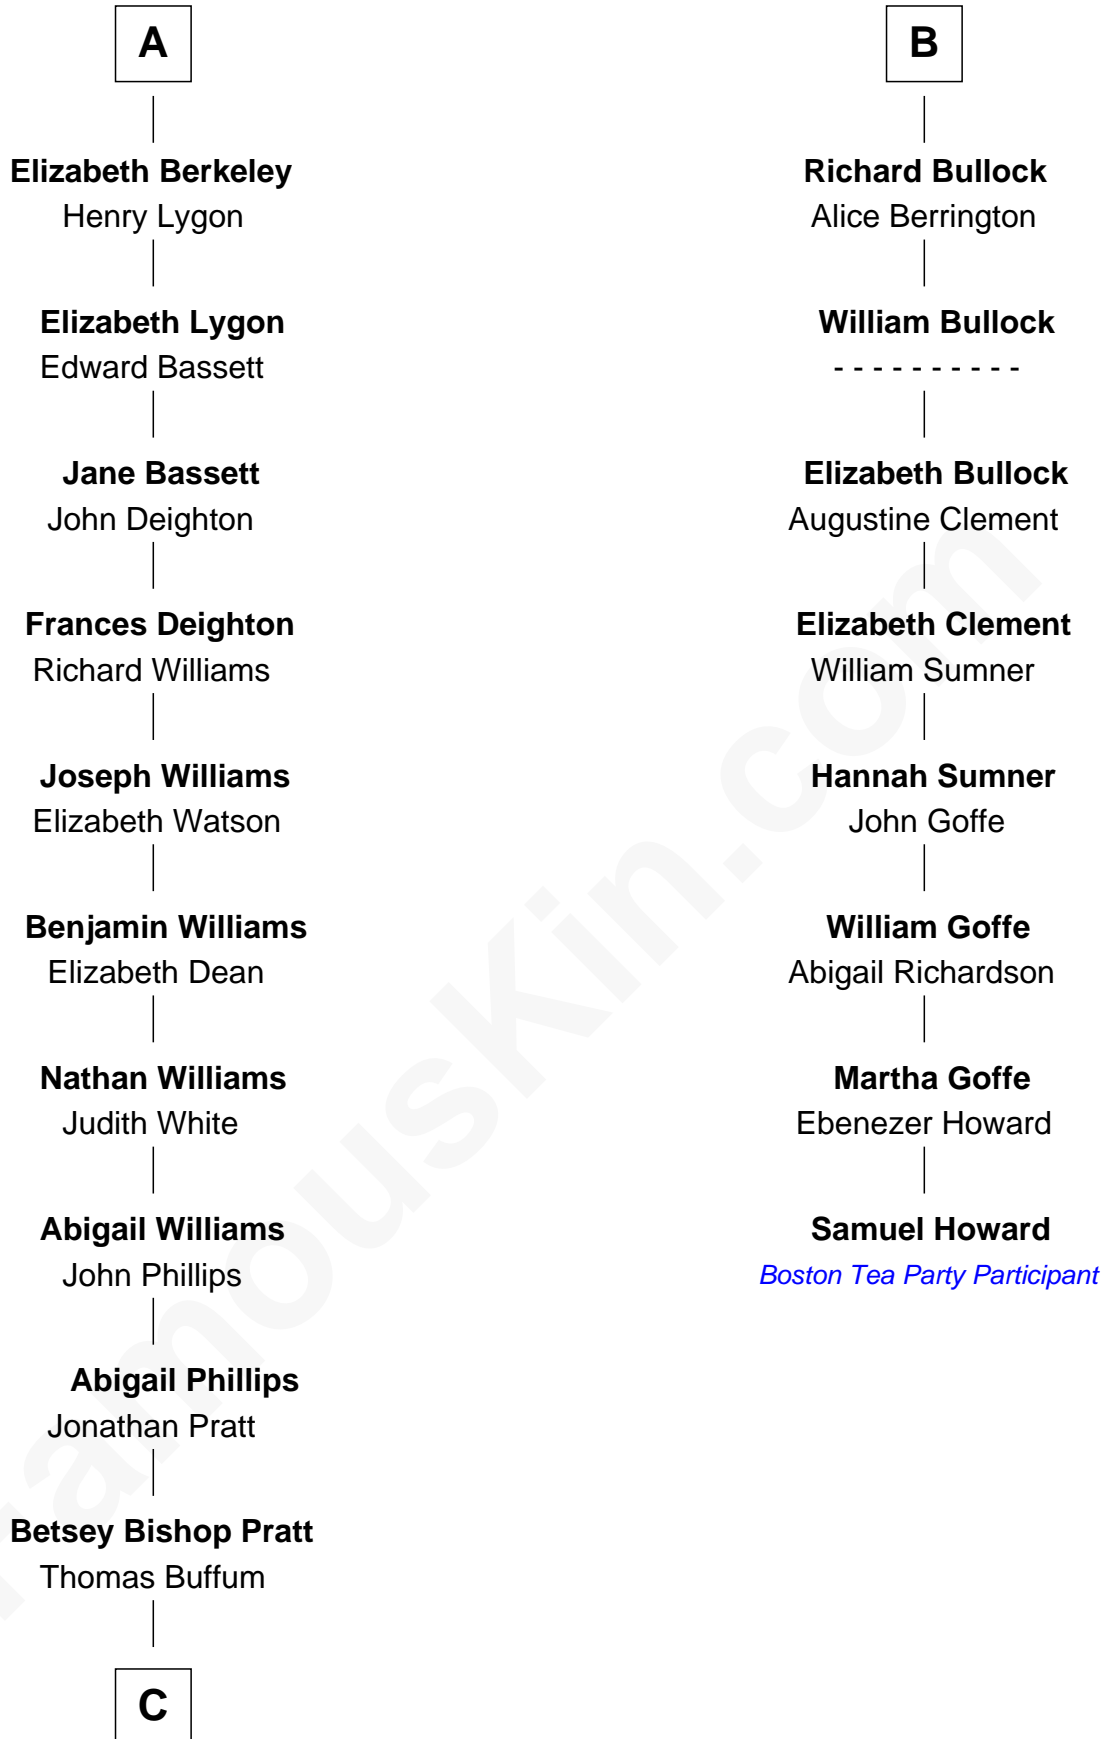

FamousKin.com Relationship Chart of

James Taylor

Singer-Songwriter

14th cousin 7 times removed of

Samuel Howard

Boston Tea Party Participant

Bartholomew de Badlesmere

Margaret de Clare

Elizabeth de Badlesmere

Sir William de Bohun

Elizabeth de Bohun

Sir Richard Fitzalan

Elizabeth Fitzalan

Sir Thomas Mowbray

Isabel Mowbray

Sir James Berkeley

Sir William Norreys

Margaret Norreys

Gilbert Bullock

Thomas Bullock

Alice Kingsmill

B

C

—
Eliza Ann Buffum
Granville Hall Leonard

—
Emily Roxanna Leonard
Stanford Lyman Haynes

—
Theodosia Haynes
Alexander Taylor

—
Dr. Isaac Montrose Taylor
Gertrude Arline Woodard

—
James Taylor
Singer-Songwriter

FamousKin.com