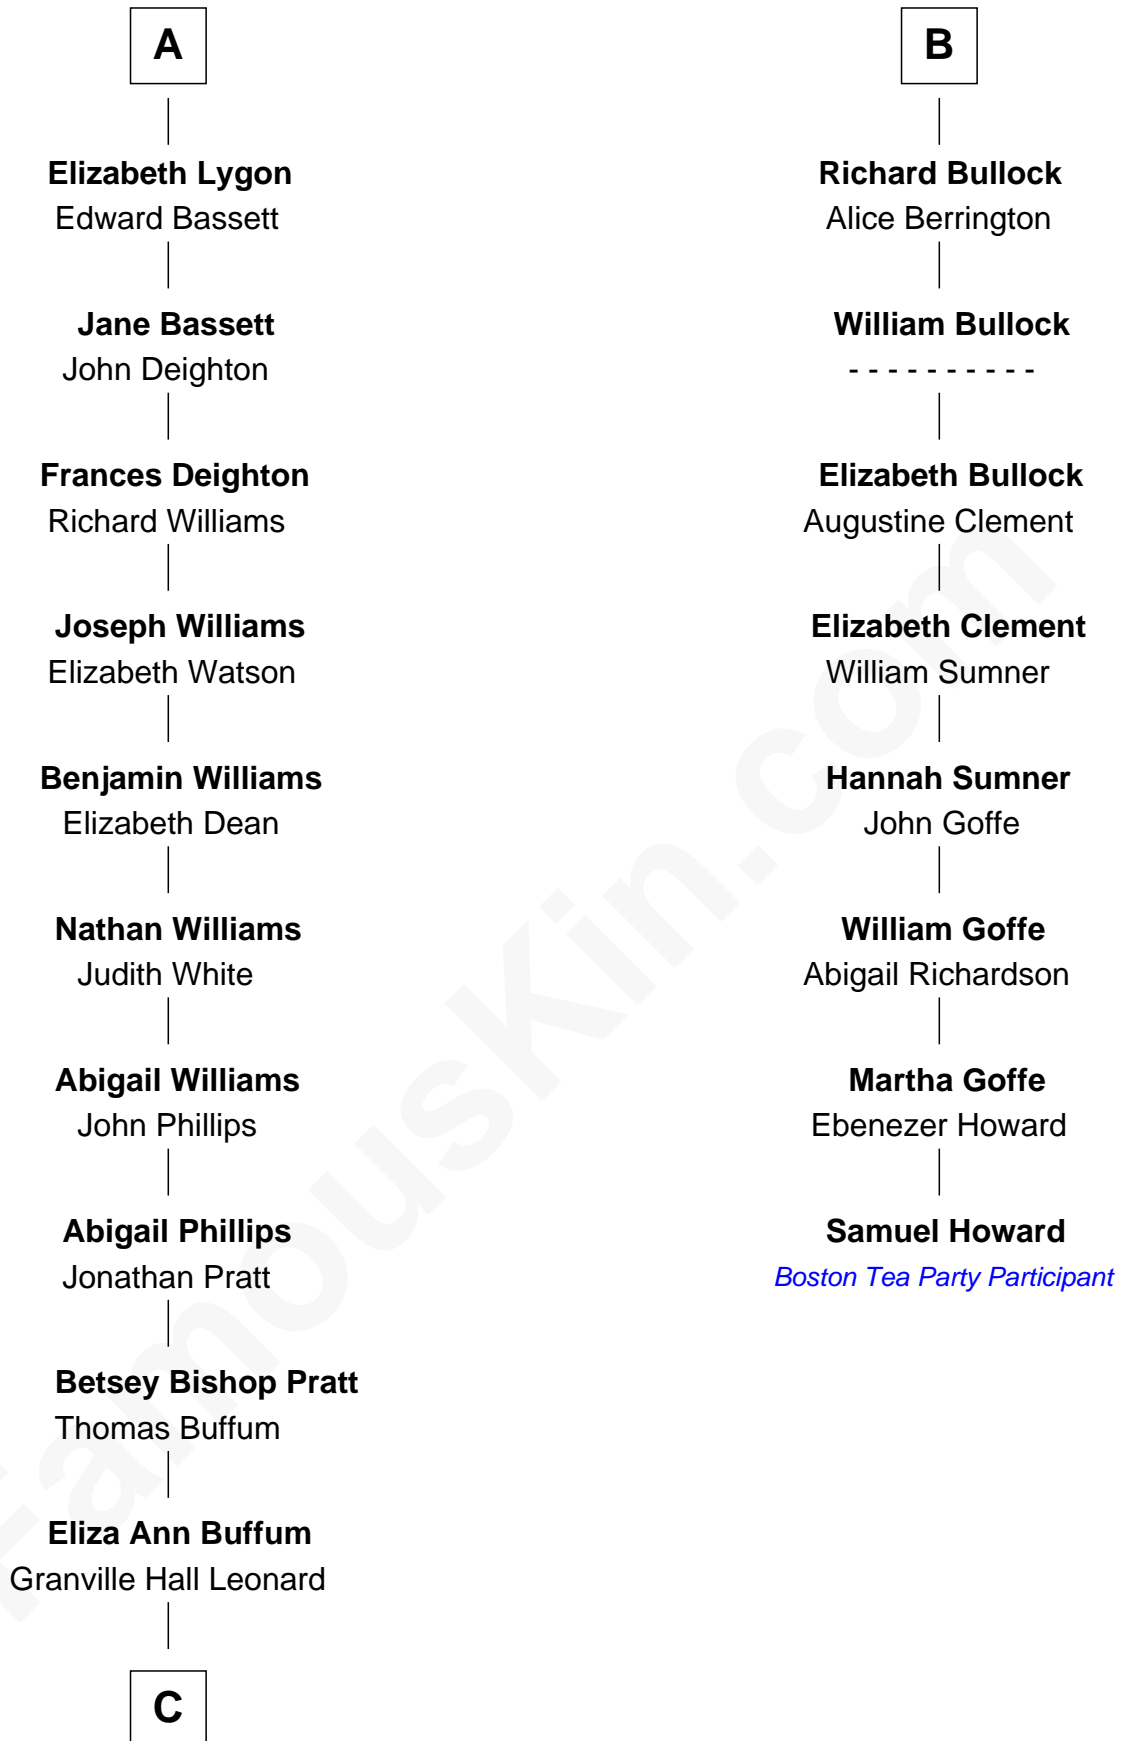

FamousKin.com Relationship Chart of

James Taylor

Singer-Songwriter

14th cousin 6 times removed of

Samuel Howard

Boston Tea Party Participant

C

—
Emily Roxanna Leonard

Stanford Lyman Haynes

—
Theodosia Haynes

Alexander Taylor

—
Dr. Isaac Montrose Taylor

Gertrude Arline Woodard

—
James Taylor

Singer-Songwriter

FamousKin.com