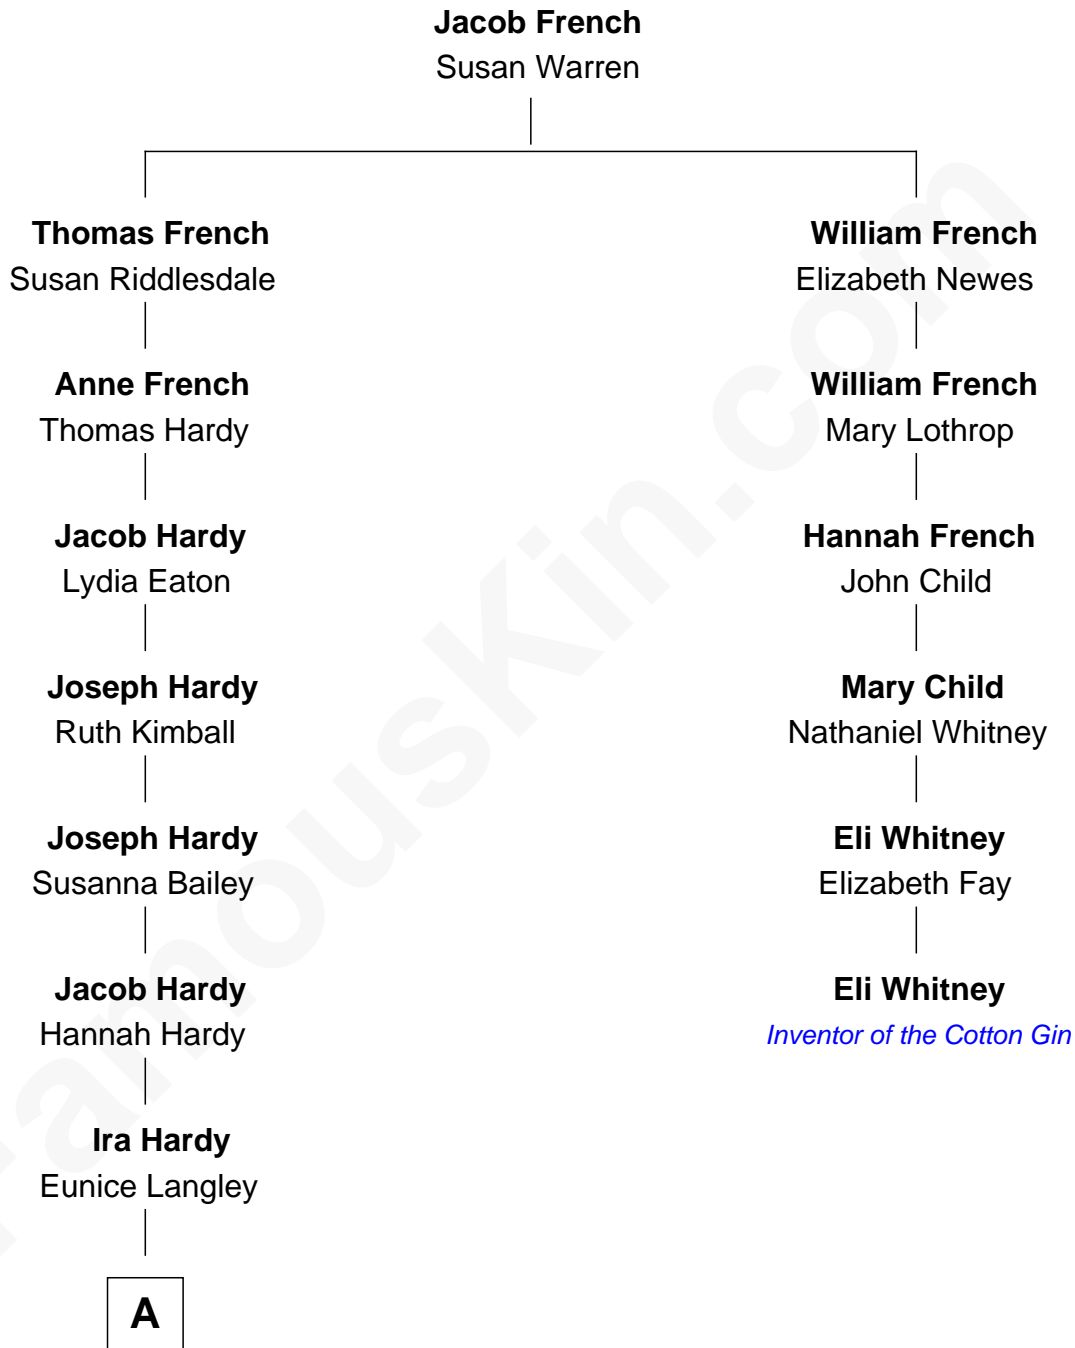

FamousKin.com Relationship Chart of

James Taylor

Singer-Songwriter

5th cousin 6 times removed of

Eli Whitney

Inventor of the Cotton Gin

A

—
Lovercia L. Hardy

Willard Knox

—
Fred Charles Knox

Ruth Elizabeth Collins

—
Ella Angelique Knox

Henry Herman Woodard

—
Gertrude Arline Woodard

Dr. Isaac Montrose Taylor

—
James Taylor