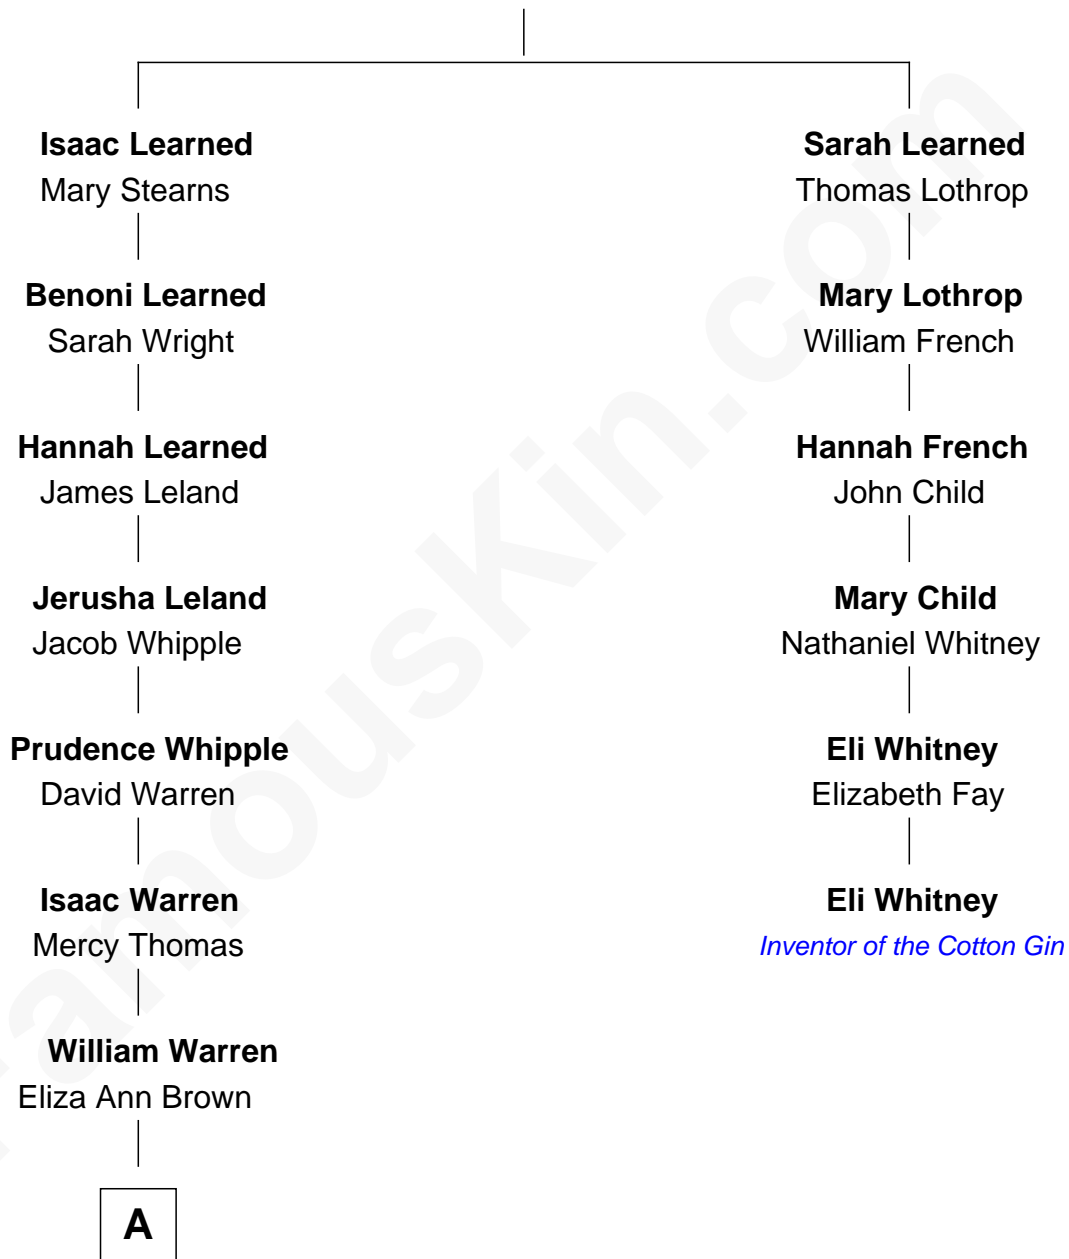

# FamousKin.com Relationship Chart of

**James Taylor**

*Singer-Songwriter*

5th cousin 6 times removed of

**Eli Whitney**

*Inventor of the Cotton Gin*

**William Learned**

Goodith Gilman

**A**

Arabelle E. Warren

John Clark Denison

Etta M. Denison

Henry Woodard

Henry Herman Woodard

Ella Angelique Knox

Gertrude Arline Woodard

Dr. Isaac Montrose Taylor

James Taylor

*Singer-Songwriter*

FamousKin.com