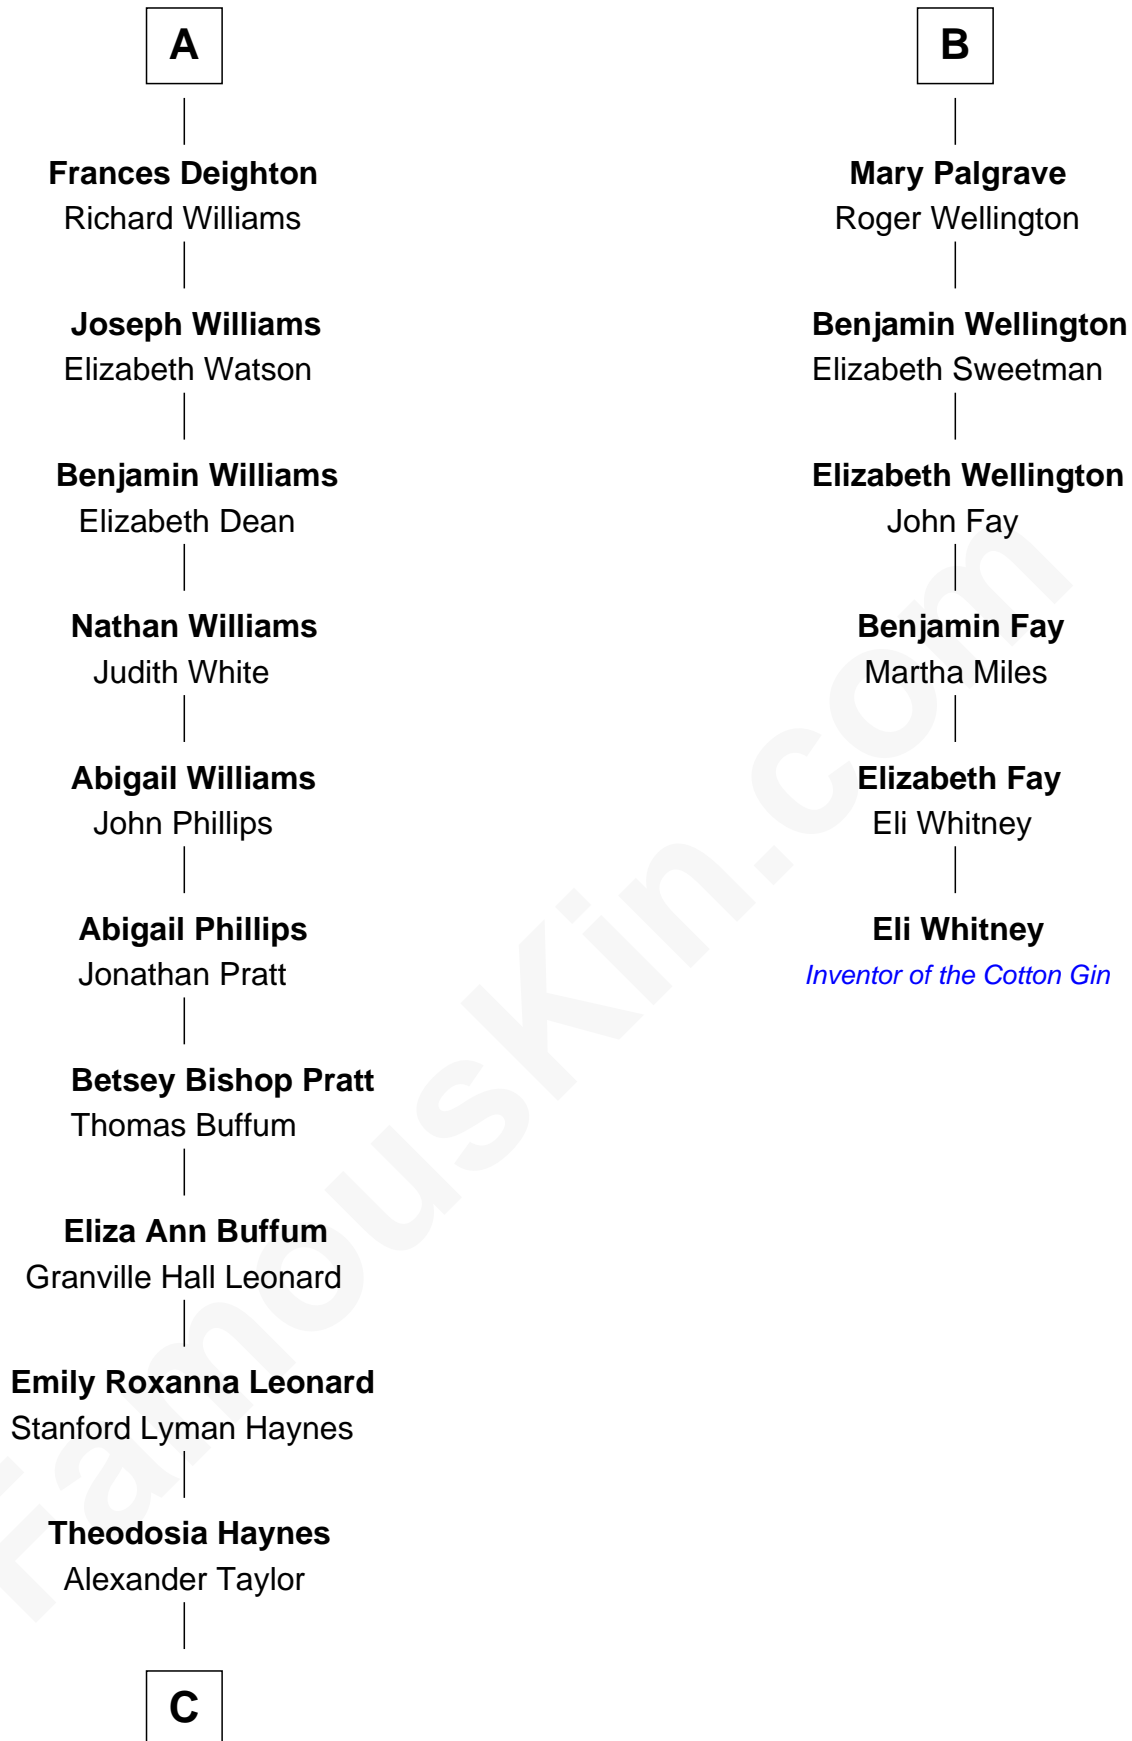

# FamousKin.com Relationship Chart of

**James Taylor**

*Singer-Songwriter*

12th cousin 6 times removed of

**Eli Whitney**

*Inventor of the Cotton Gin*

**C**

—  
**Dr. Isaac Montrose Taylor**

Gertrude Arline Woodard

—  
**James Taylor**

*Singer-Songwriter*

FamousKin.com