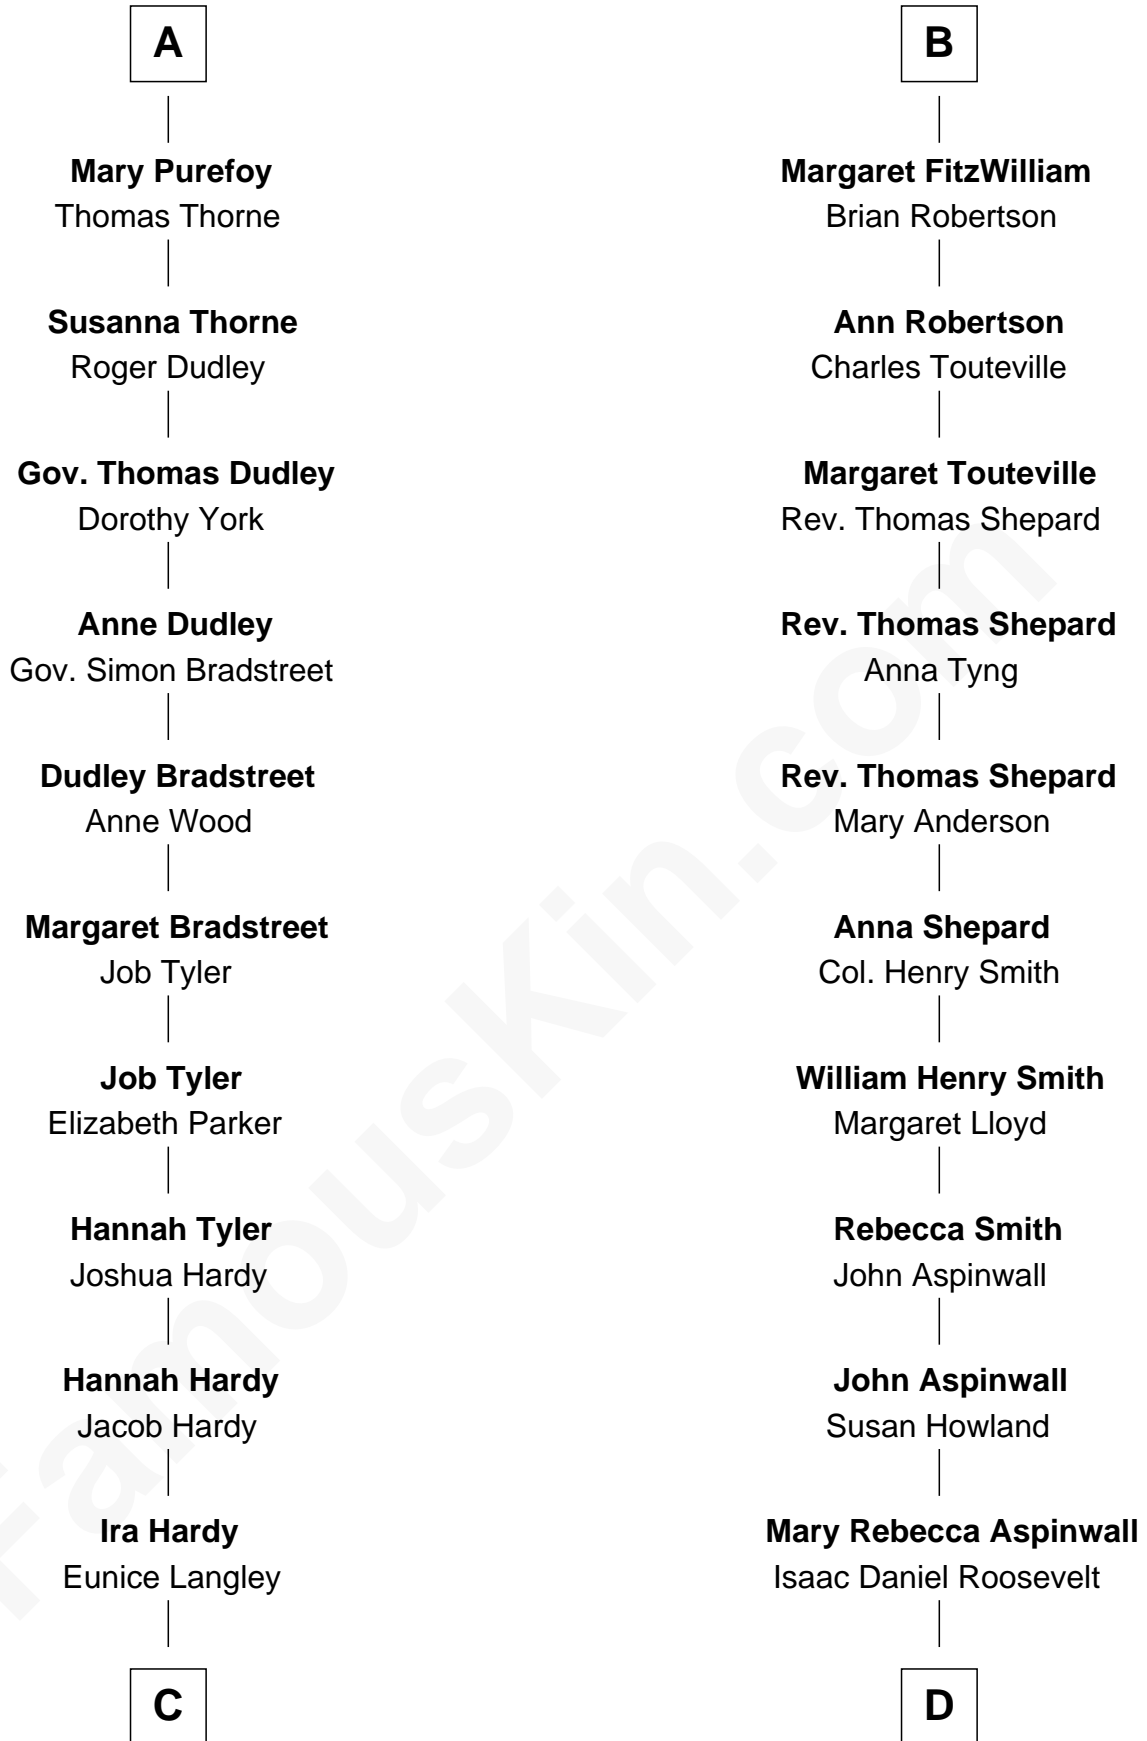

# FamousKin.com Relationship Chart of

**James Taylor**

*Singer-Songwriter*

18th cousin 3 times removed of

**Franklin D. Roosevelt**

*32nd U.S. President*

**Sir John Marmion**

Maud de Furnival

**C**

**Lovercia L. Hardy**

Willard Knox

**Fred Charles Knox**

Ruth Elizabeth Collins

**Ella Angelique Knox**

Henry Herman Woodard

**Gertrude Arline Woodard**

Dr. Isaac Montrose Taylor

**James Taylor**

*Singer-Songwriter*

**D**

**James Roosevelt**

Sara Delano

**Franklin D. Roosevelt**

*32nd U.S. President*