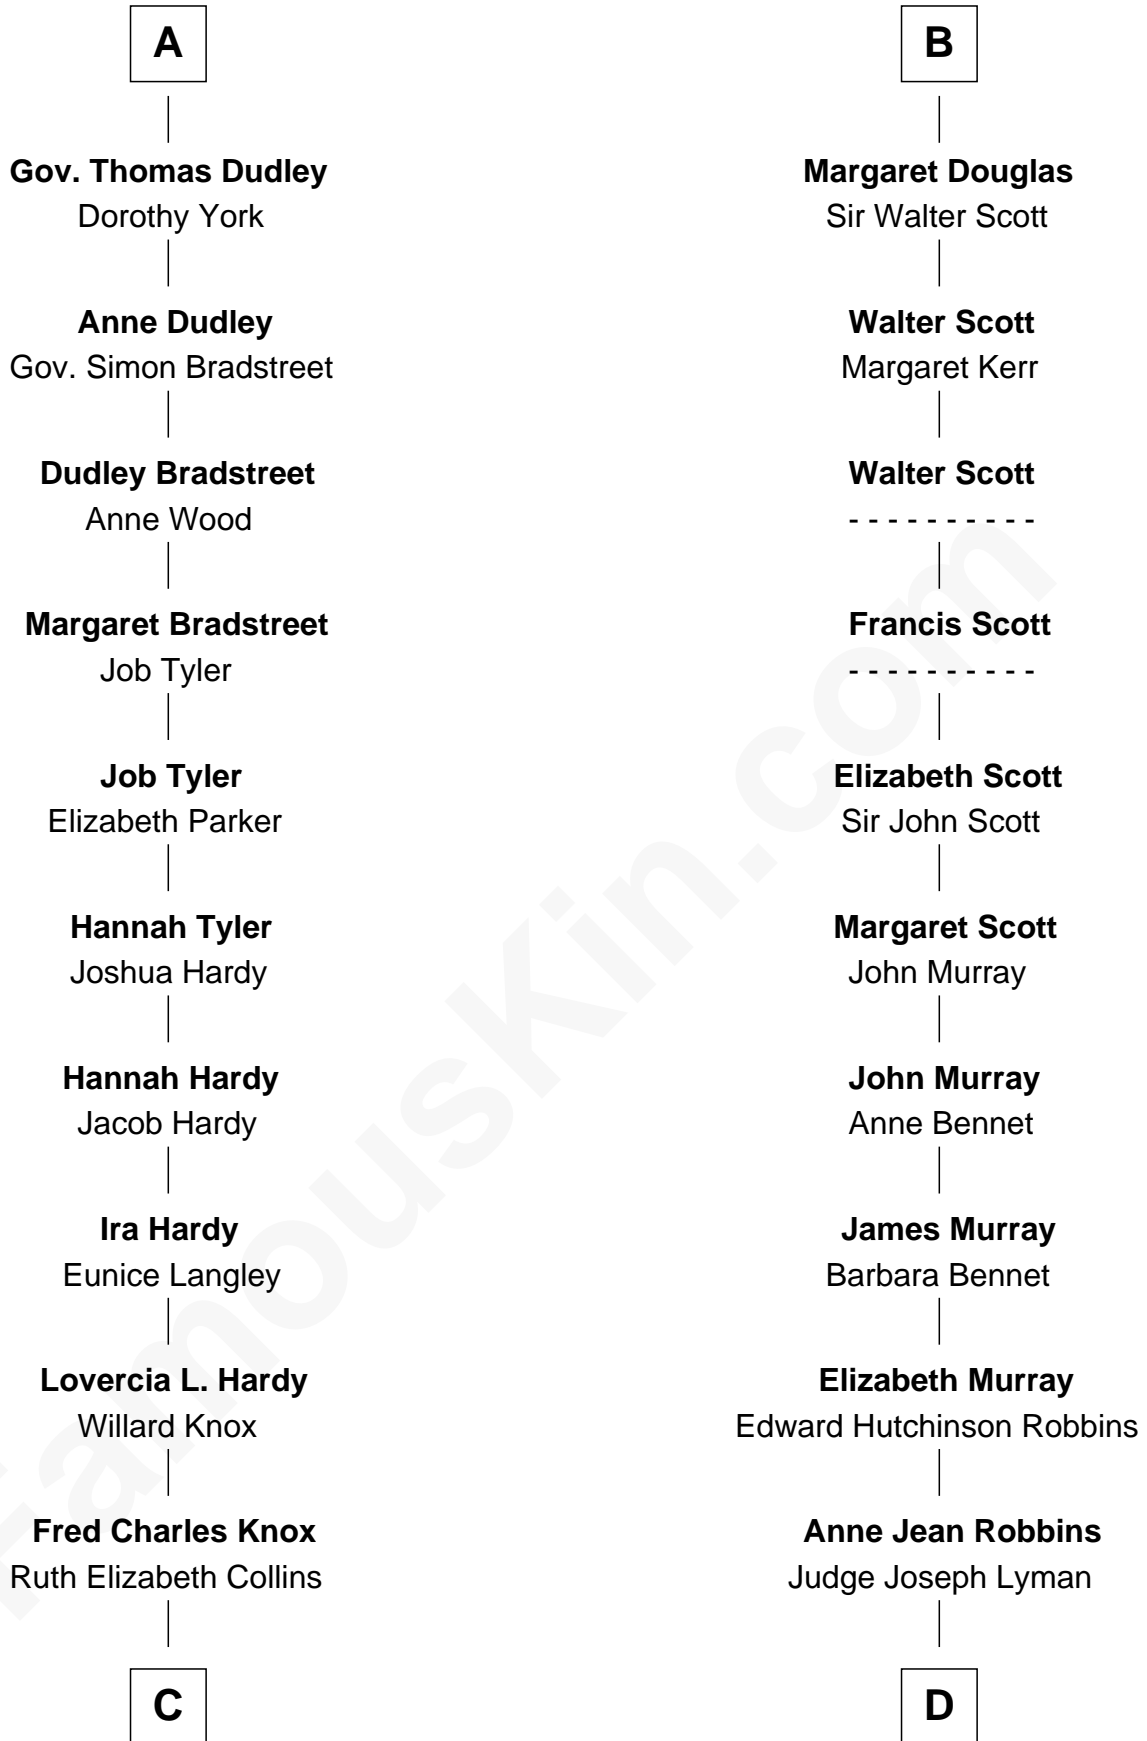

FamousKin.com Relationship Chart of

James Taylor
Singer-Songwriter

19th cousin of

Franklin D. Roosevelt
32nd U.S. President

Sir Thomas de Holand
Alice Fitzalan

C

Ella Angelique Knox
Henry Herman Woodard

Gertrude Arline Woodard
Dr. Isaac Montrose Taylor

James Taylor
Singer-Songwriter

D

Catharine Robbins Lyman
Warren Delano

Sara Delano
James Roosevelt

Franklin D. Roosevelt
32nd U.S. President

FamousKin.com