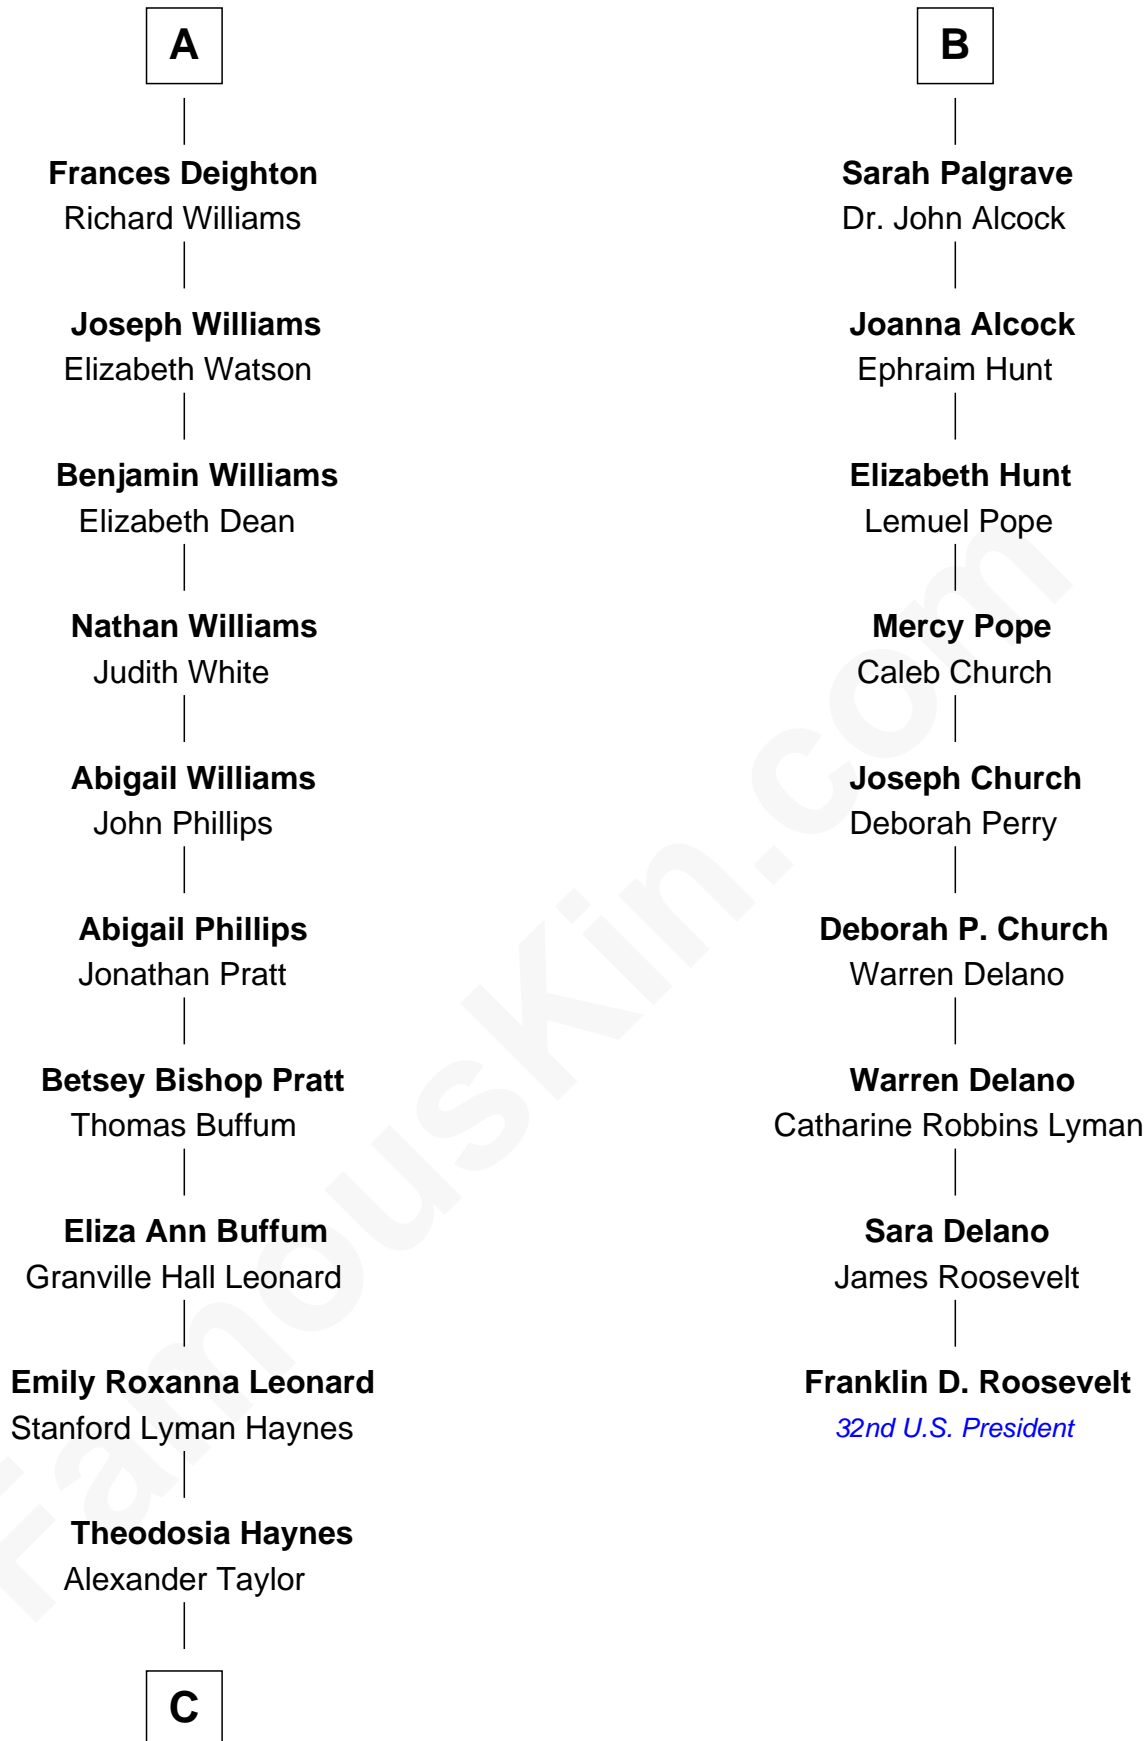

FamousKin.com Relationship Chart of

James Taylor

Singer-Songwriter

15th cousin 3 times removed of

Franklin D. Roosevelt

32nd U.S. President

C

—
Dr. Isaac Montrose Taylor

Gertrude Arline Woodard

—
James Taylor

Singer-Songwriter

FamousKin.com