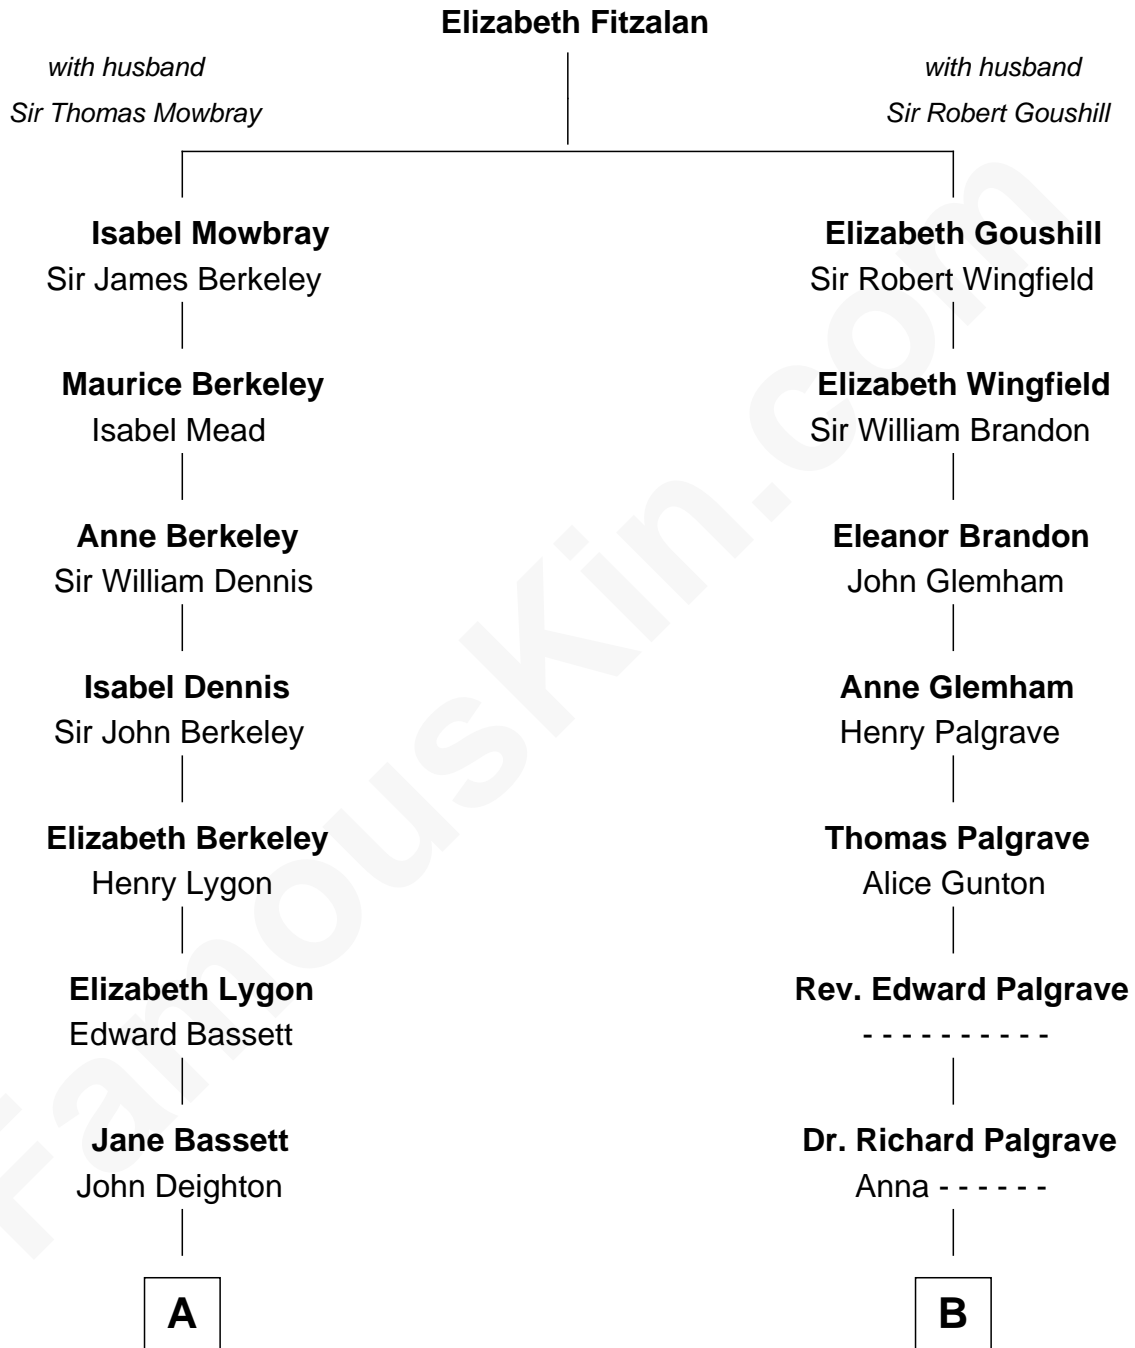

FamousKin.com Relationship Chart of

James Taylor

Singer-Songwriter

15th cousin 3 times removed of

Franklin D. Roosevelt

32nd U.S. President

C

—
Dr. Isaac Montrose Taylor

Gertrude Arline Woodard

—
James Taylor

Singer-Songwriter

FamousKin.com