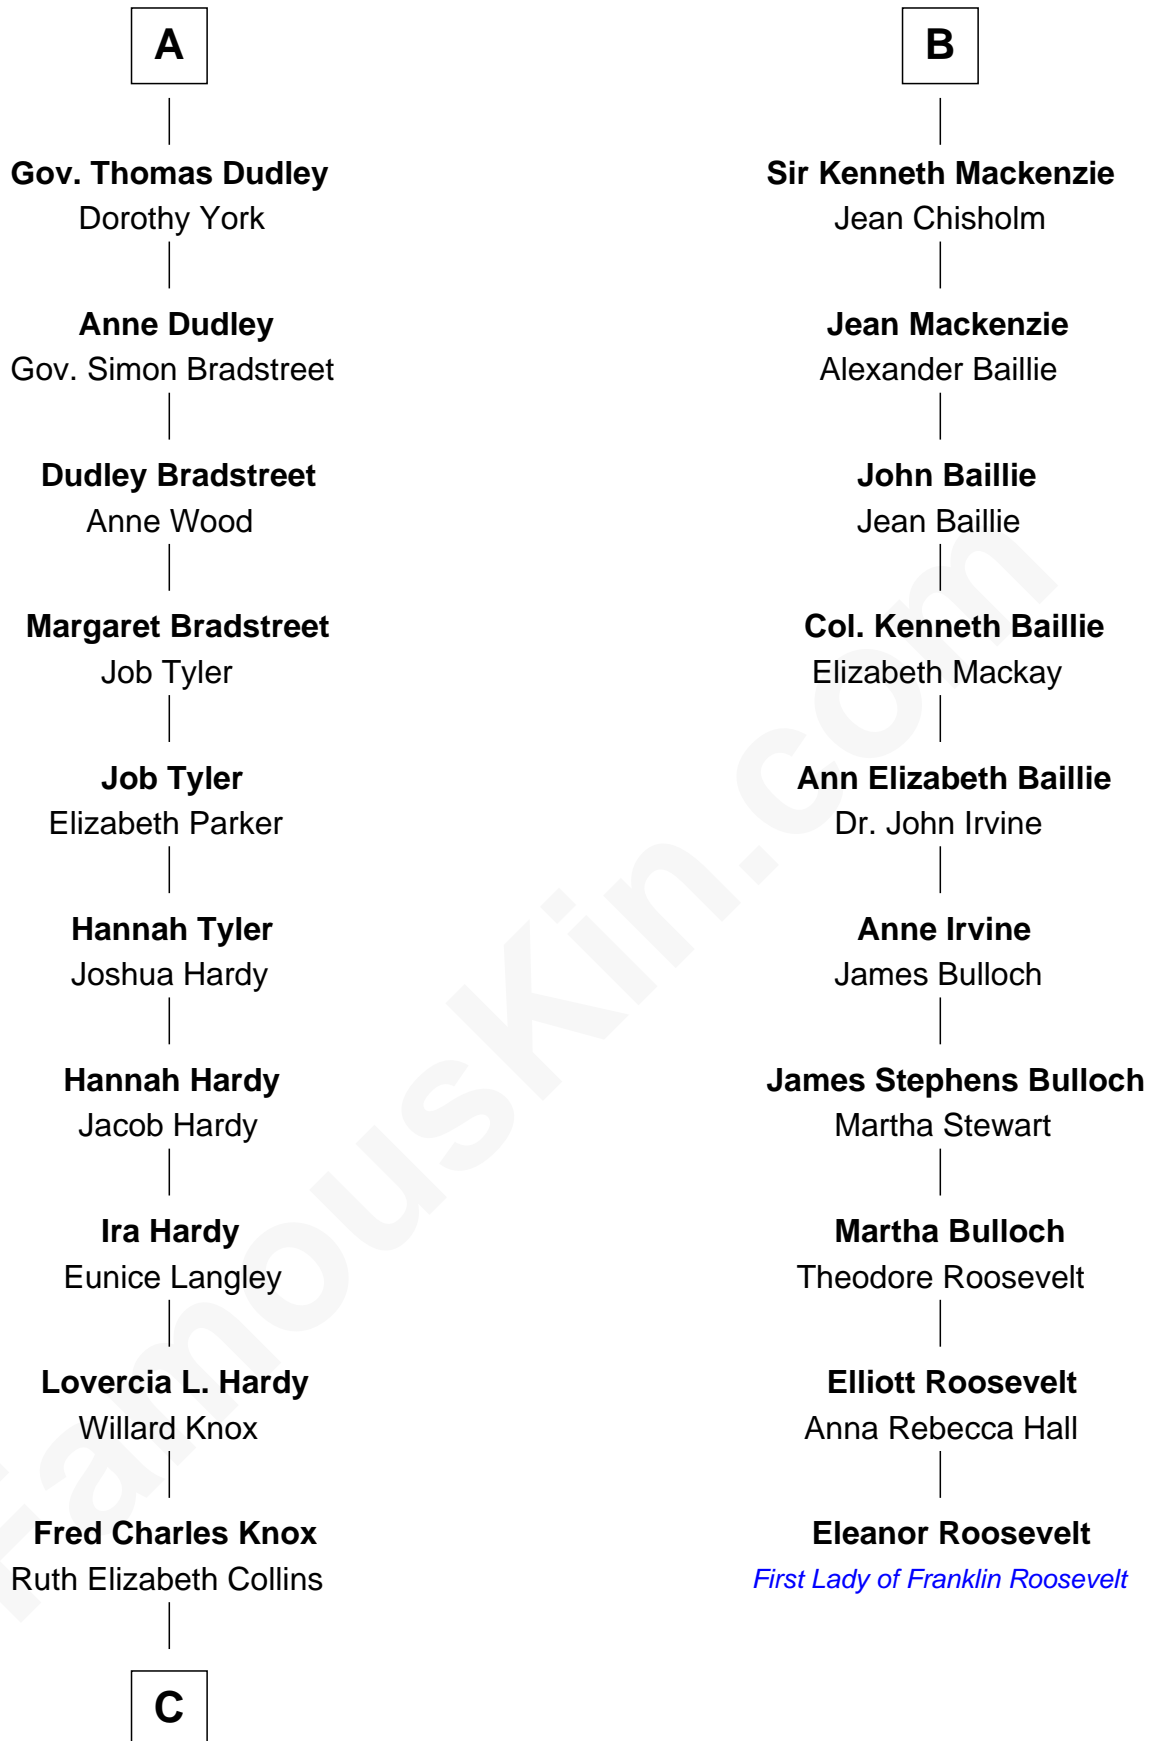

FamousKin.com Relationship Chart of

James Taylor

Singer-Songwriter

16th cousin 3 times removed of

Eleanor Roosevelt

First Lady of President Franklin D. Roosevelt

John of Gaunt

Katherine Roet

C

—
Ella Angelique Knox
Henry Herman Woodard

—
Gertrude Arline Woodard
Dr. Isaac Montrose Taylor

—
James Taylor
Singer-Songwriter

FamousKin.com