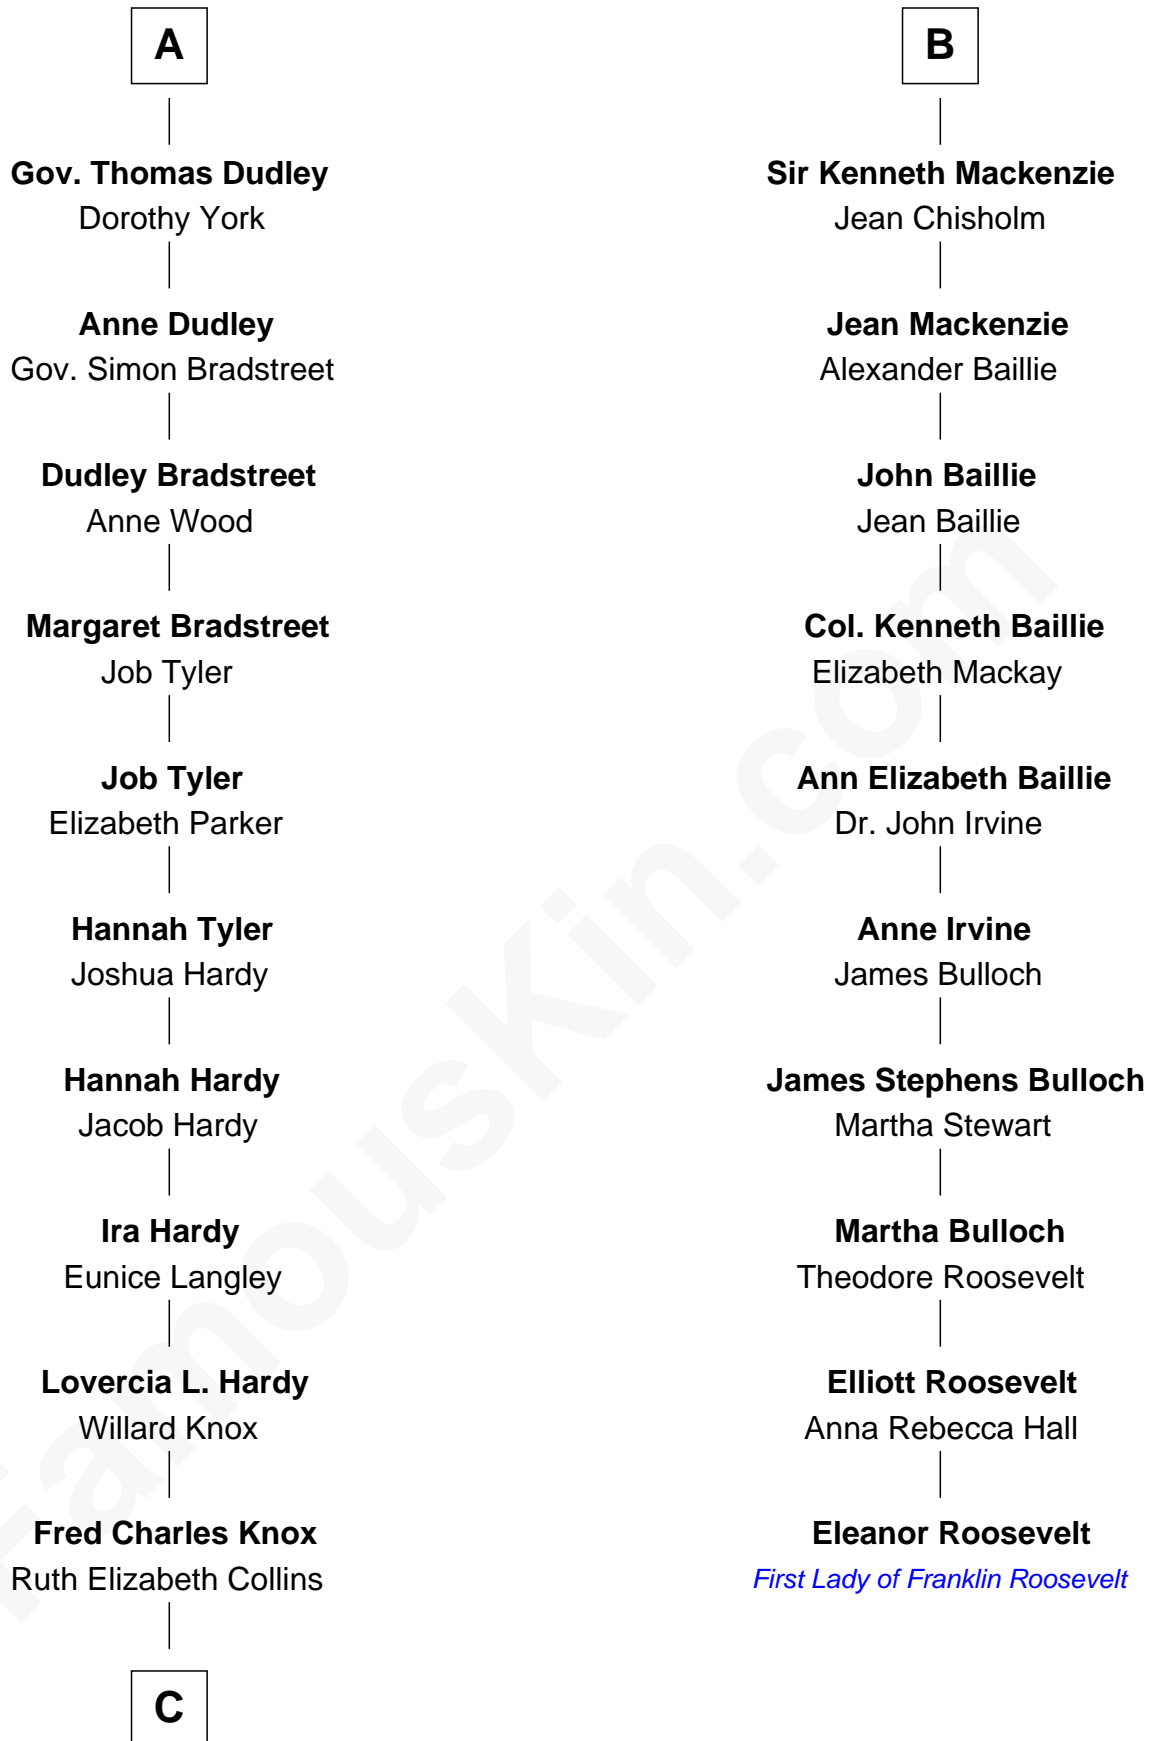

# FamousKin.com Relationship Chart of

**James Taylor**

*Singer-Songwriter*

16th cousin 3 times removed of

**Eleanor Roosevelt**

*First Lady of President Franklin D. Roosevelt*

**Sir Thomas de Holand**

Alice Fitzalan

**C**

—  
**Ella Angelique Knox**  
Henry Herman Woodard

—  
**Gertrude Arline Woodard**  
Dr. Isaac Montrose Taylor

—  
**James Taylor**  
*Singer-Songwriter*

FamousKin.com