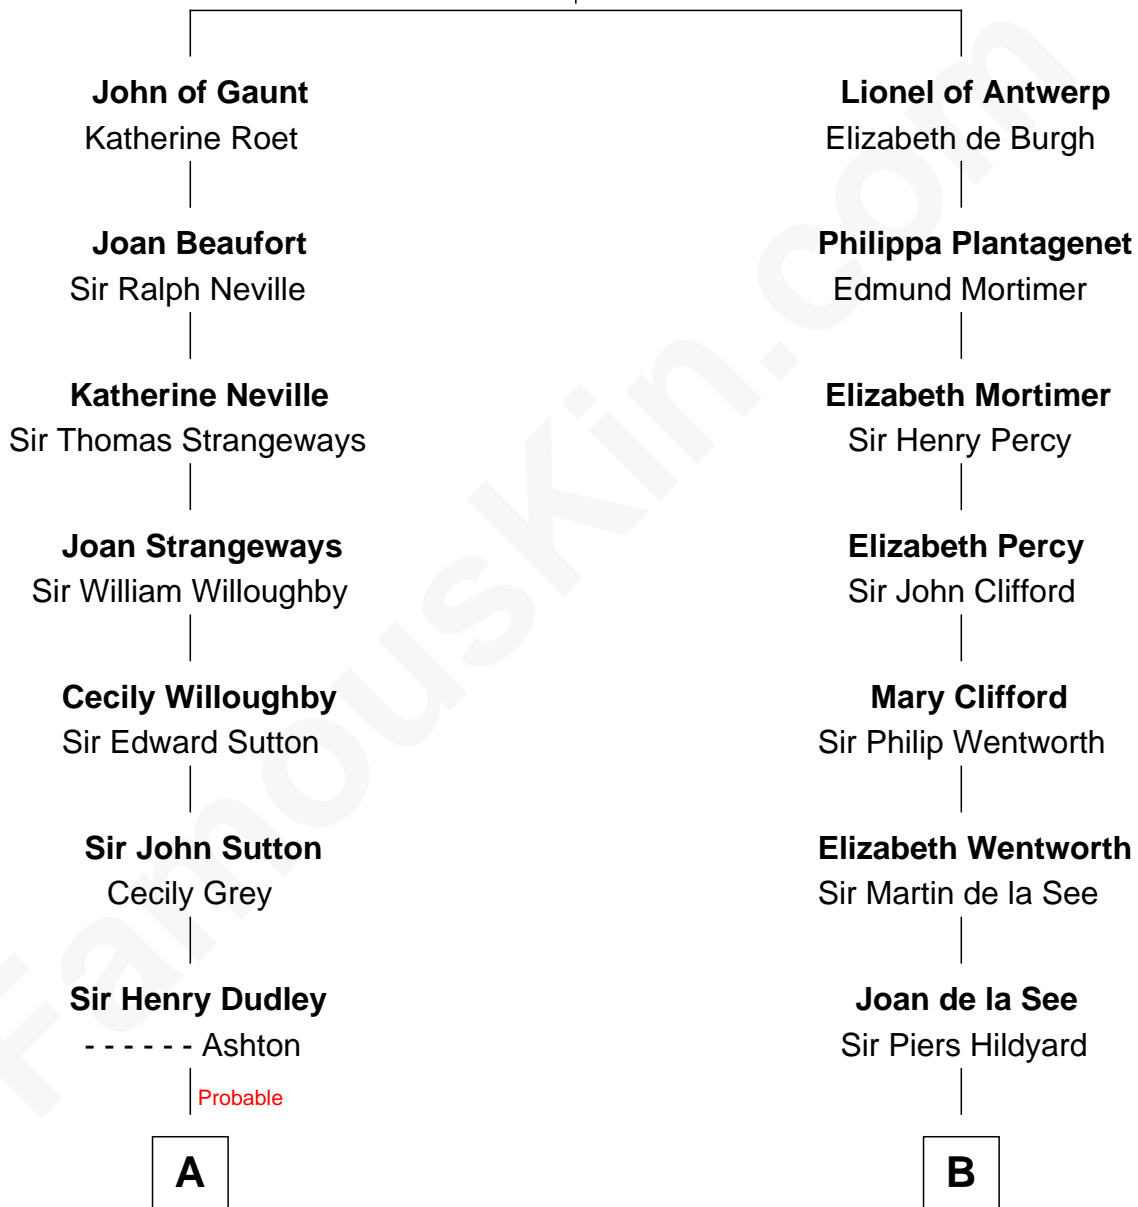

# FamousKin.com Relationship Chart of

**James Taylor**  
Singer-Songwriter

20th cousin of

**Alice (Lee) Roosevelt**  
First Wife of President Theodore Roosevelt

**Edward III, King of England**  
Philippa of Hainault

**C**

**Fred Charles Knox**  
Ruth Elizabeth Collins

**Ella Angelique Knox**  
Henry Herman Woodard

**Gertrude Arline Woodard**  
Dr. Isaac Montrose Taylor

**James Taylor**  
*Singer-Songwriter*

**D**

**Mary Ann Cabot**  
Nathaniel Cabot Lee

**John Clarke Lee**  
Harriet Paine Rose

**George Cabot Lee**  
Caroline Watts Haskell

**Alice (Lee) Roosevelt**  
*Wife of President Theodore Roosevelt*

FamousKin.com