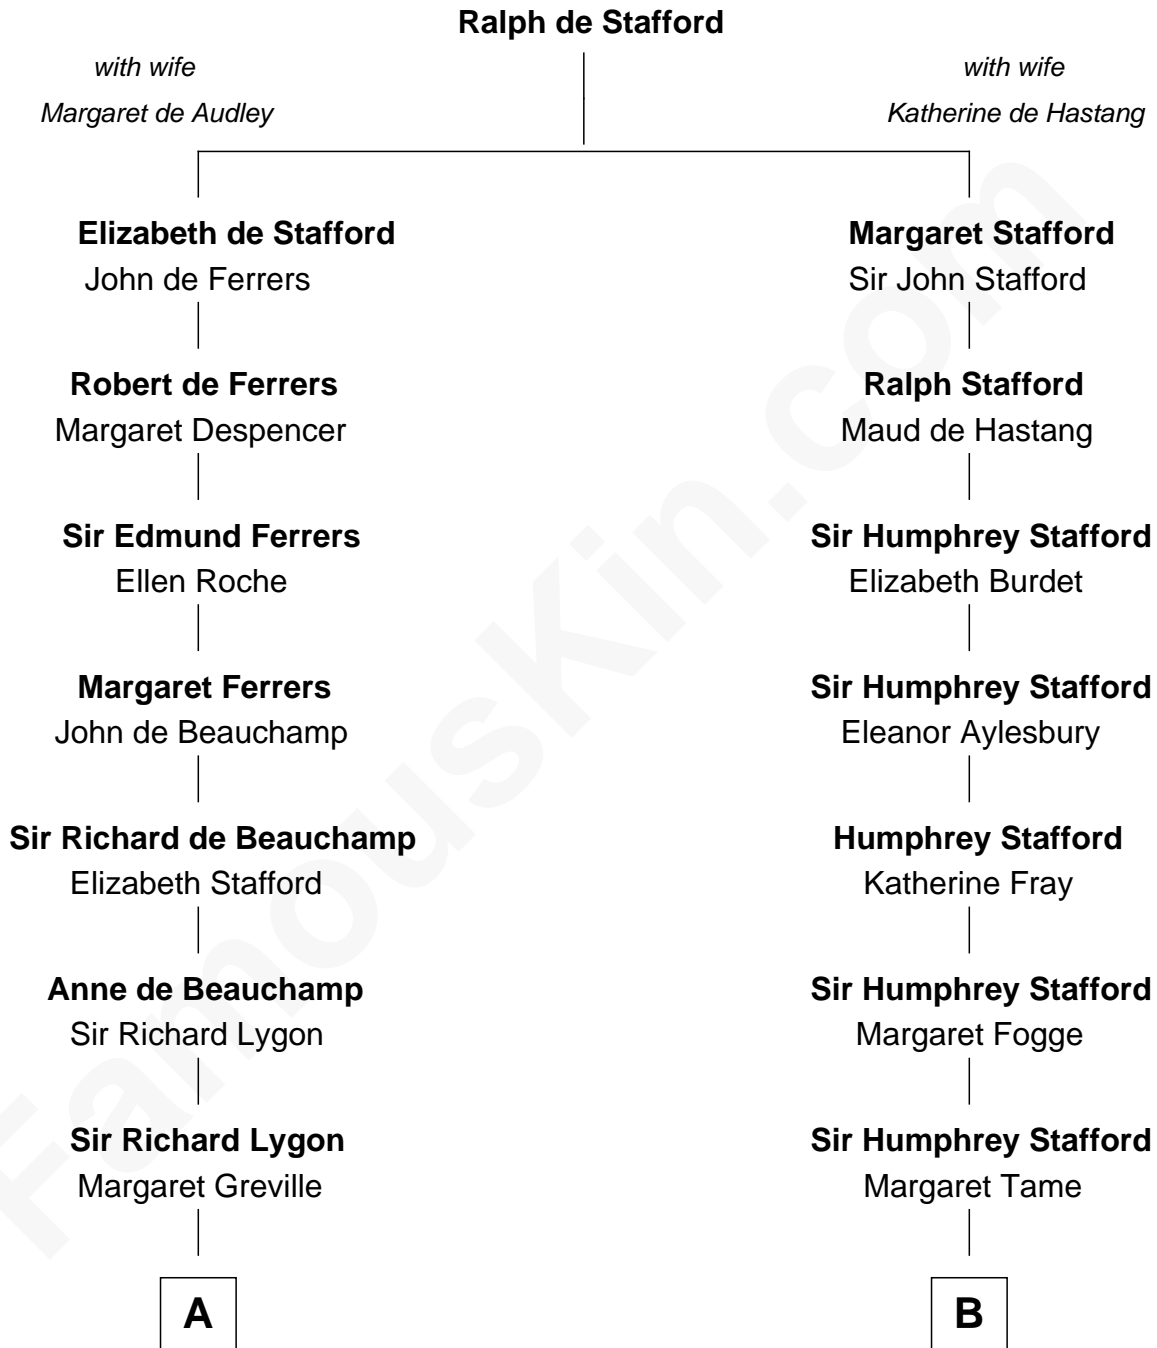

FamousKin.com Relationship Chart of

James Taylor

Singer-Songwriter

18th cousin 3 times removed of

Alice (Lee) Roosevelt

First Wife of President Theodore Roosevelt

C

Eliza Ann Buffum
Granville Hall Leonard

Emily Roxanna Leonard
Stanford Lyman Haynes

Theodosia Haynes
Alexander Taylor

Dr. Isaac Montrose Taylor
Gertrude Arline Woodard

James Taylor
Singer-Songwriter

D

Caroline Watts Haskell
George Cabot Lee

Alice (Lee) Roosevelt
Wife of President Theodore Roosevelt