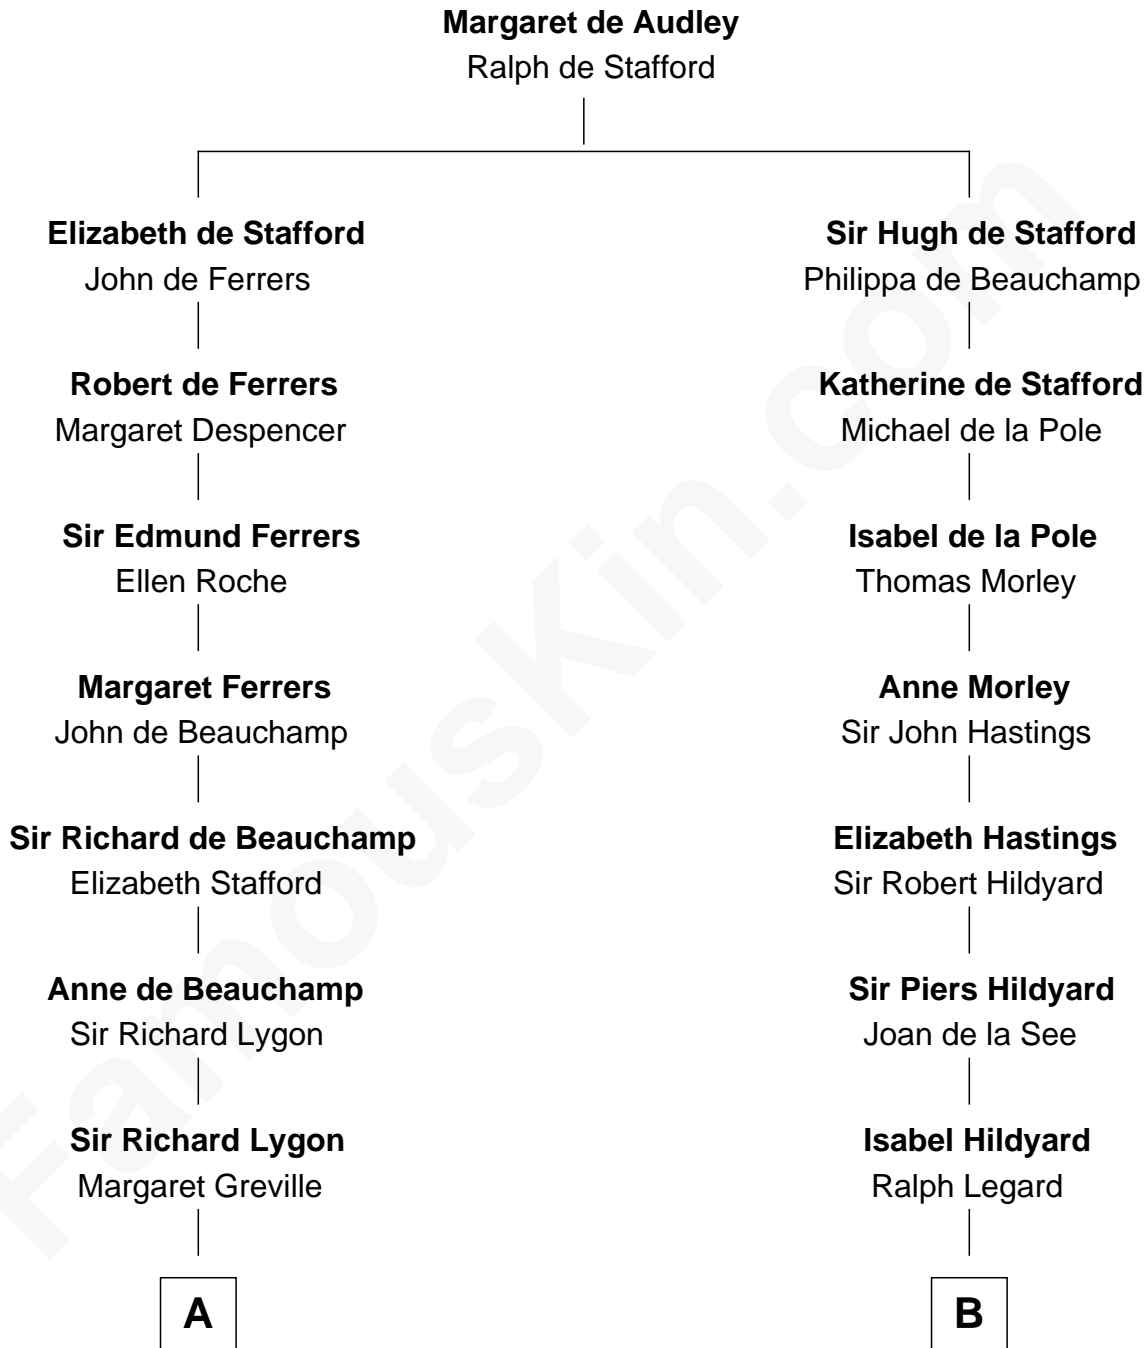

FamousKin.com Relationship Chart of

James Taylor

Singer-Songwriter

19th cousin 2 times removed of

Alice (Lee) Roosevelt

First Wife of President Theodore Roosevelt

C

Eliza Ann Buffum
Granville Hall Leonard

Emily Roxanna Leonard
Stanford Lyman Haynes

Theodosia Haynes
Alexander Taylor

Dr. Isaac Montrose Taylor
Gertrude Arline Woodard

James Taylor
Singer-Songwriter

D

John Clarke Lee
Harriet Paine Rose

George Cabot Lee
Caroline Watts Haskell

Alice (Lee) Roosevelt
Wife of President Theodore Roosevelt

FamousKin.com