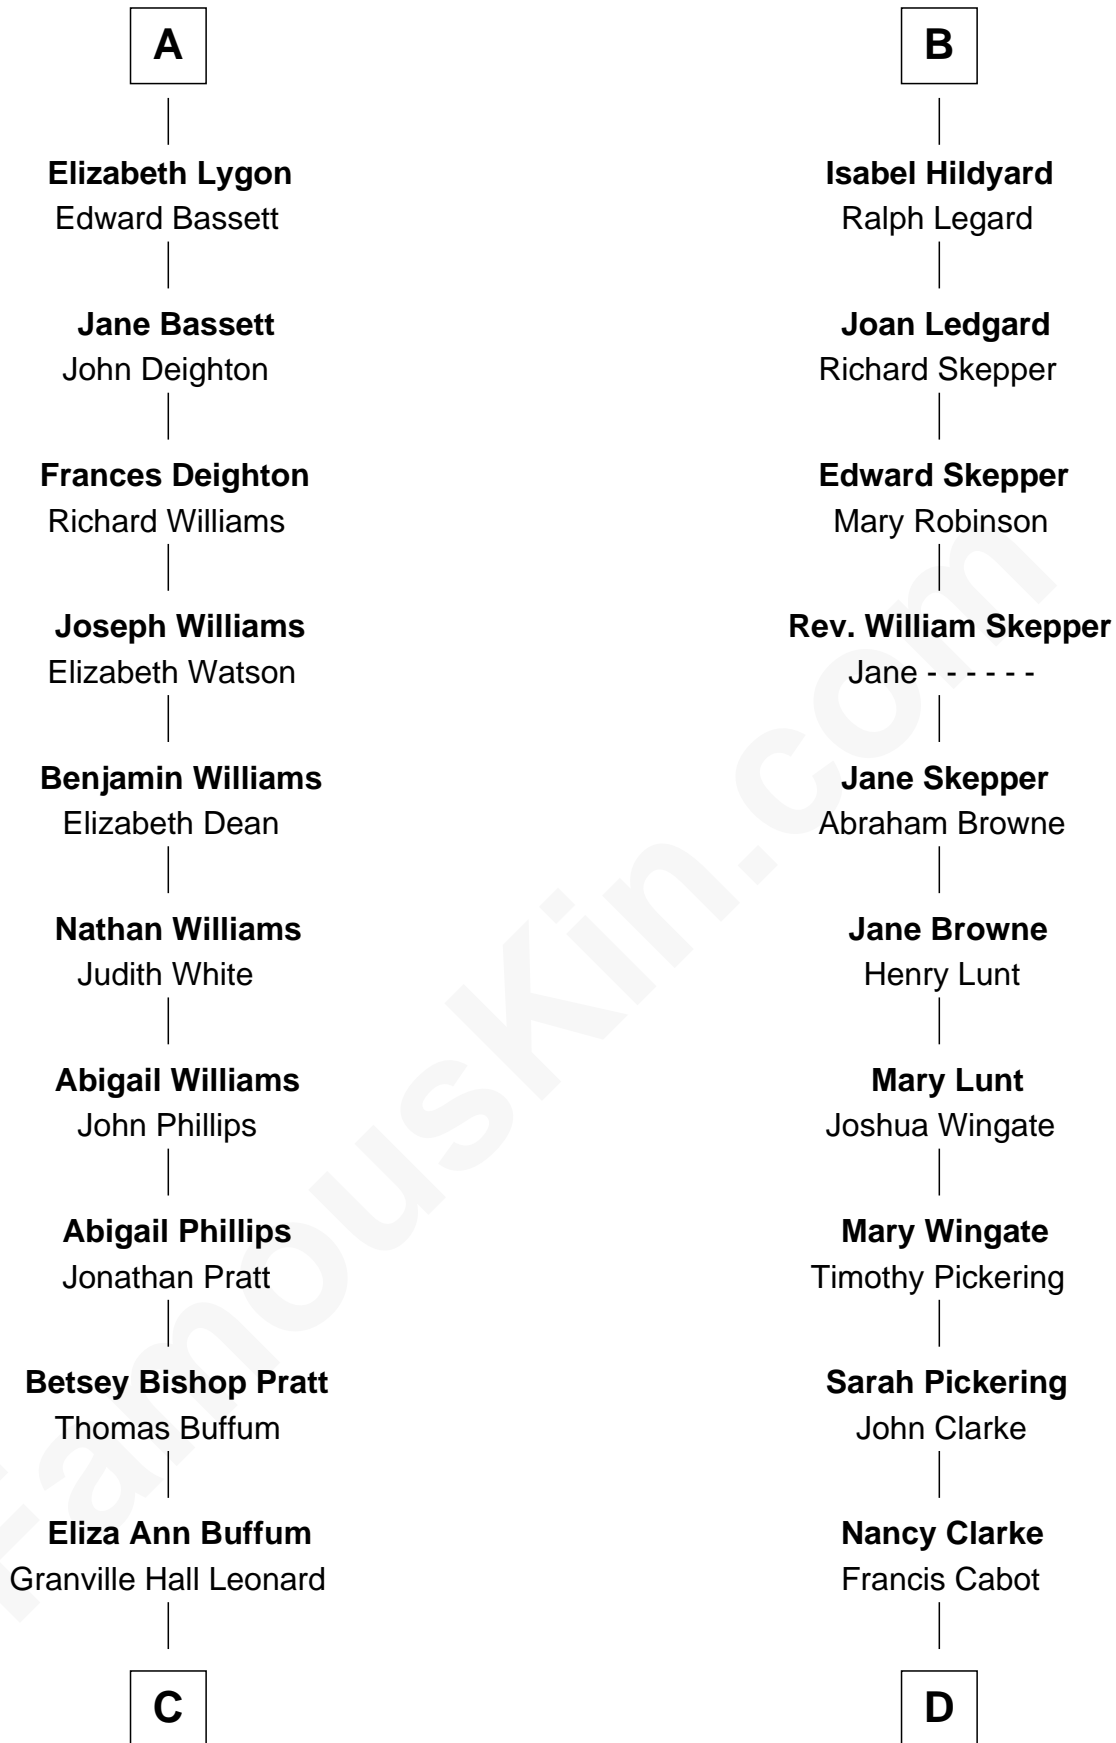

FamousKin.com Relationship Chart of

James Taylor
Singer-Songwriter

20th cousin of

Alice (Lee) Roosevelt
First Wife of President Theodore Roosevelt

C

Emily Roxanna Leonard
Stanford Lyman Haynes

Theodosia Haynes
Alexander Taylor

Dr. Isaac Montrose Taylor
Gertrude Arline Woodard

James Taylor
Singer-Songwriter

D

Mary Ann Cabot
Nathaniel Cabot Lee

John Clarke Lee
Harriet Paine Rose

George Cabot Lee
Caroline Watts Haskell

Alice (Lee) Roosevelt
Wife of President Theodore Roosevelt