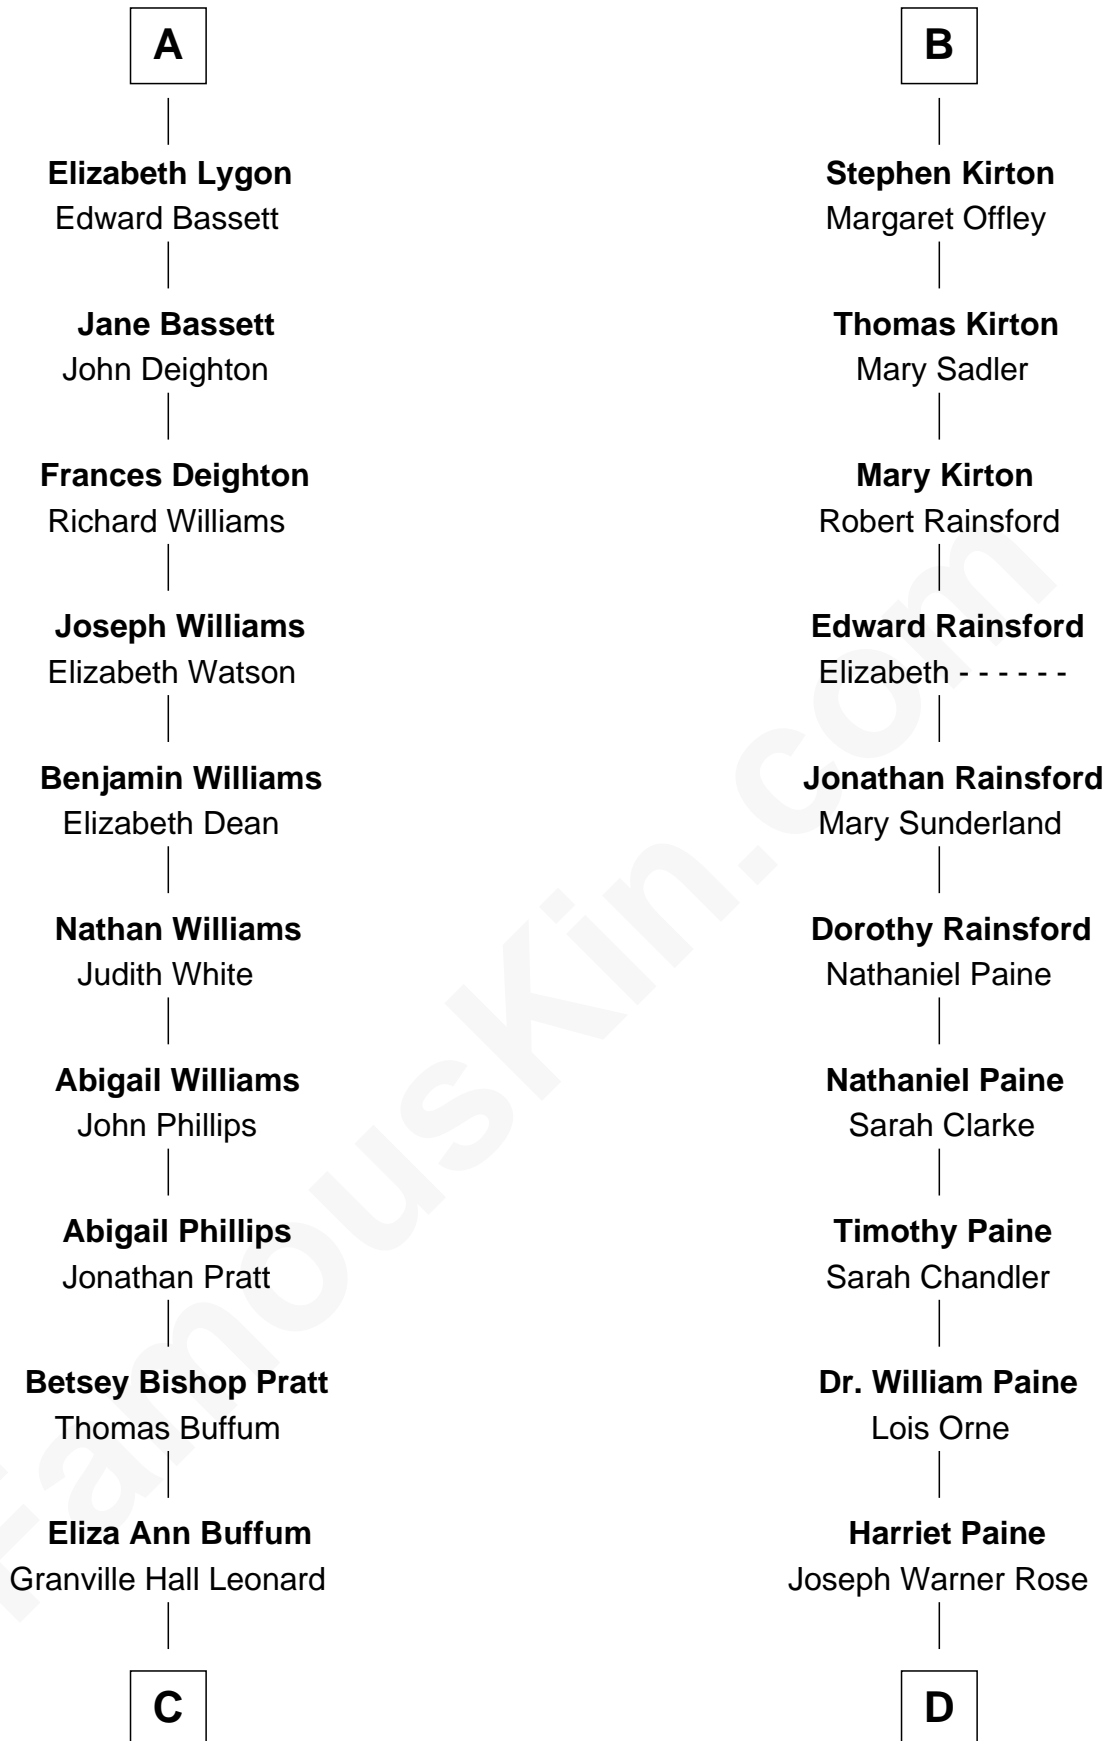

# FamousKin.com Relationship Chart of

**James Taylor**

*Singer-Songwriter*

19th cousin 1 time removed of

**Alice (Lee) Roosevelt**

*First Wife of President Theodore Roosevelt*

**C**

**Emily Roxanna Leonard**  
Stanford Lyman Haynes

**Theodosia Haynes**  
Alexander Taylor

**Dr. Isaac Montrose Taylor**  
Gertrude Arline Woodard

**James Taylor**  
*Singer-Songwriter*

**D**

**Harriet Paine Rose**  
John Clarke Lee

**George Cabot Lee**  
Caroline Watts Haskell

**Alice (Lee) Roosevelt**  
*Wife of President Theodore Roosevelt*

FamousKin.com