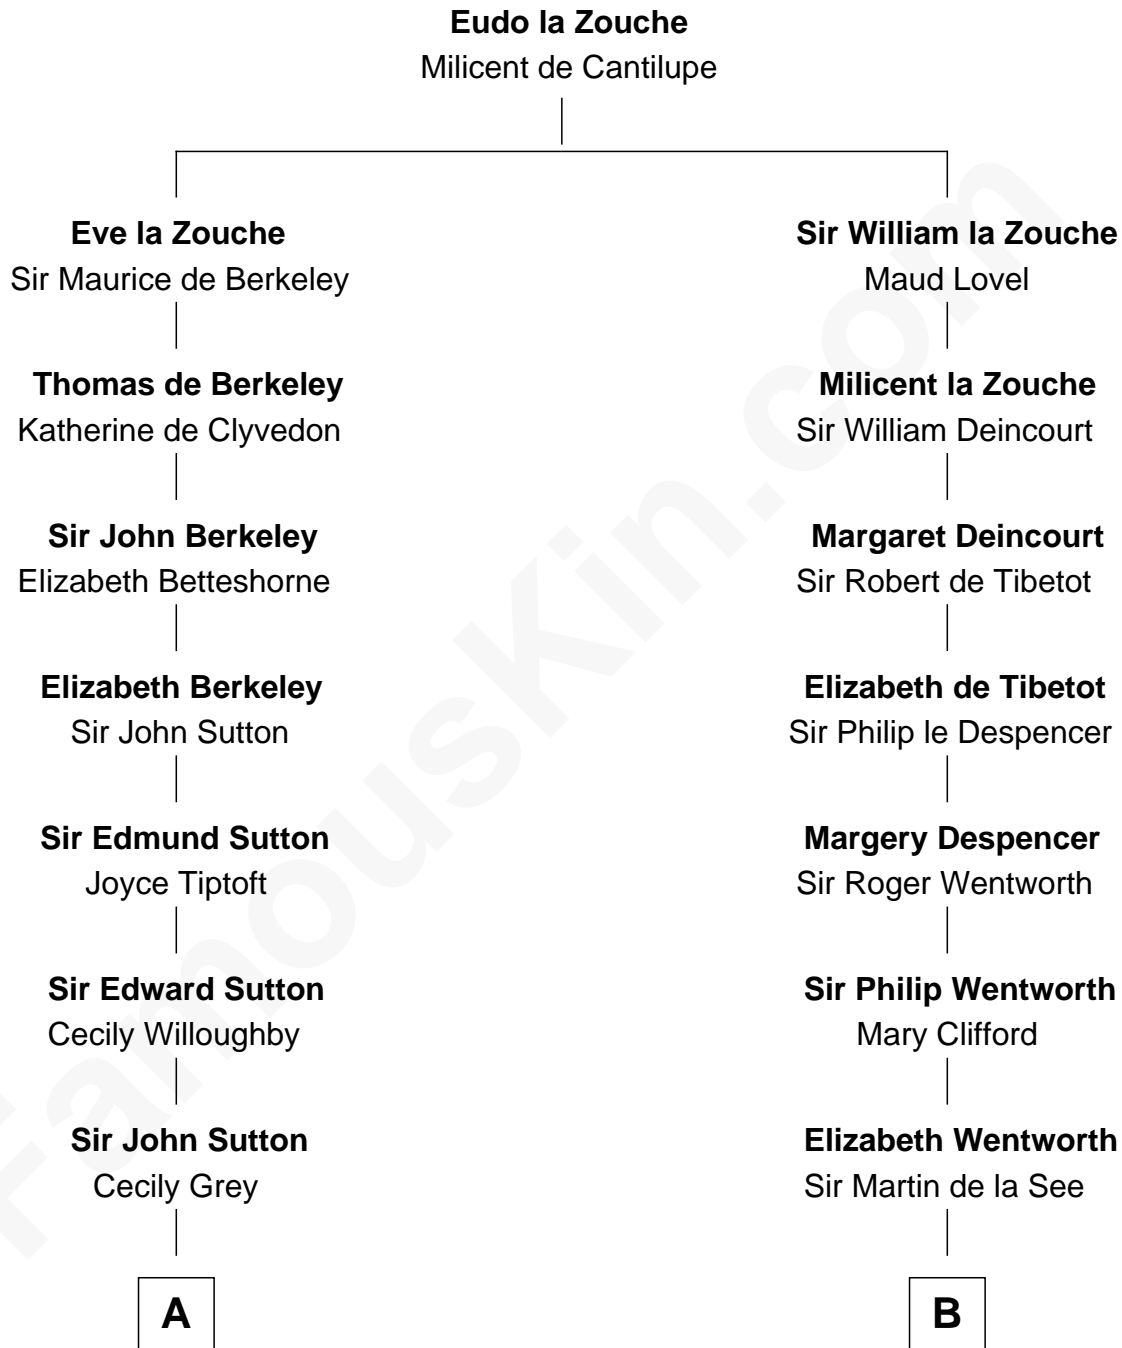

FamousKin.com Relationship Chart of

James Taylor
Singer-Songwriter

21st cousin of

Alice (Lee) Roosevelt
First Wife of President Theodore Roosevelt

C

Lovercia L. Hardy

Willard Knox

Fred Charles Knox

Ruth Elizabeth Collins

Ella Angelique Knox

Henry Herman Woodard

Gertrude Arline Woodard

Dr. Isaac Montrose Taylor

James Taylor

Singer-Songwriter

D