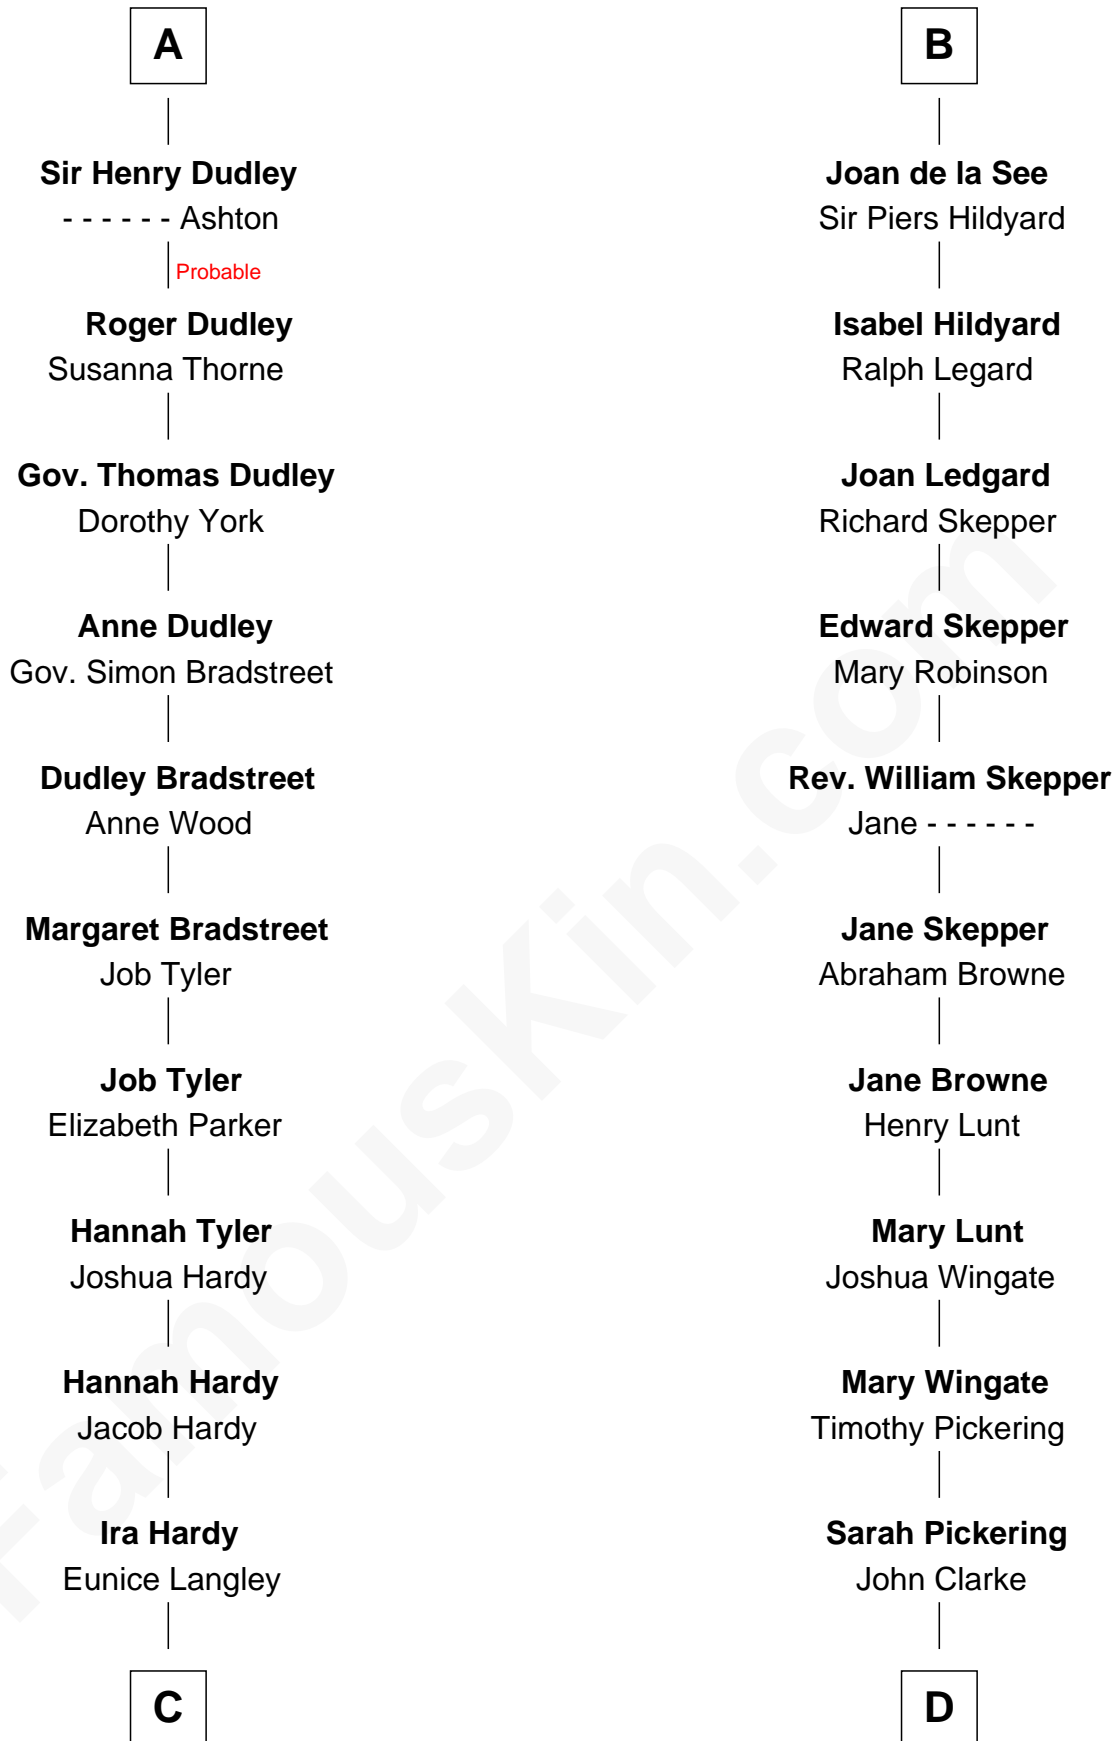

FamousKin.com Relationship Chart of

James Taylor
Singer-Songwriter

21st cousin of

Alice (Lee) Roosevelt
First Wife of President Theodore Roosevelt

C

Lovercia L. Hardy

Willard Knox

Fred Charles Knox

Ruth Elizabeth Collins

Ella Angelique Knox

Henry Herman Woodard

Gertrude Arline Woodard

Dr. Isaac Montrose Taylor

James Taylor

Singer-Songwriter

D

Alice (Lee) Roosevelt

Wife of President Theodore Roosevelt