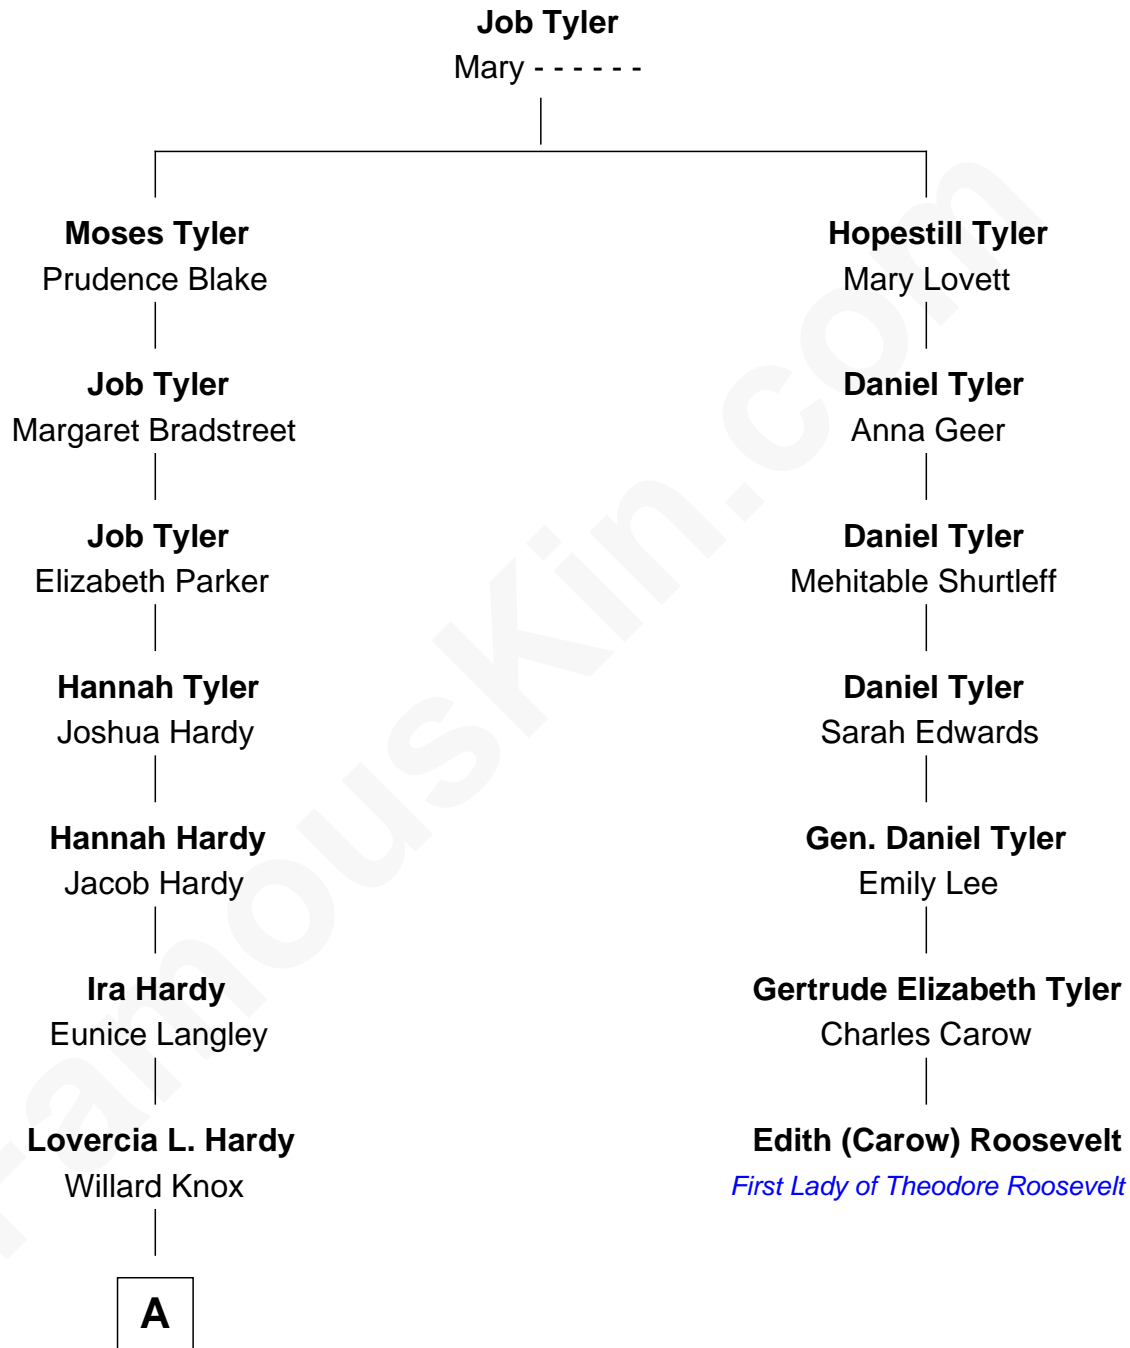

FamousKin.com Relationship Chart of

James Taylor

Singer-Songwriter

6th cousin 4 times removed of

Edith (Carow) Roosevelt

First Lady of President Theodore Roosevelt

A

—
Fred Charles Knox
Ruth Elizabeth Collins

—
Ella Angelique Knox
Henry Herman Woodard

—
Gertrude Arline Woodard
Dr. Isaac Montrose Taylor

—
James Taylor
Singer-Songwriter

FamousKin.com