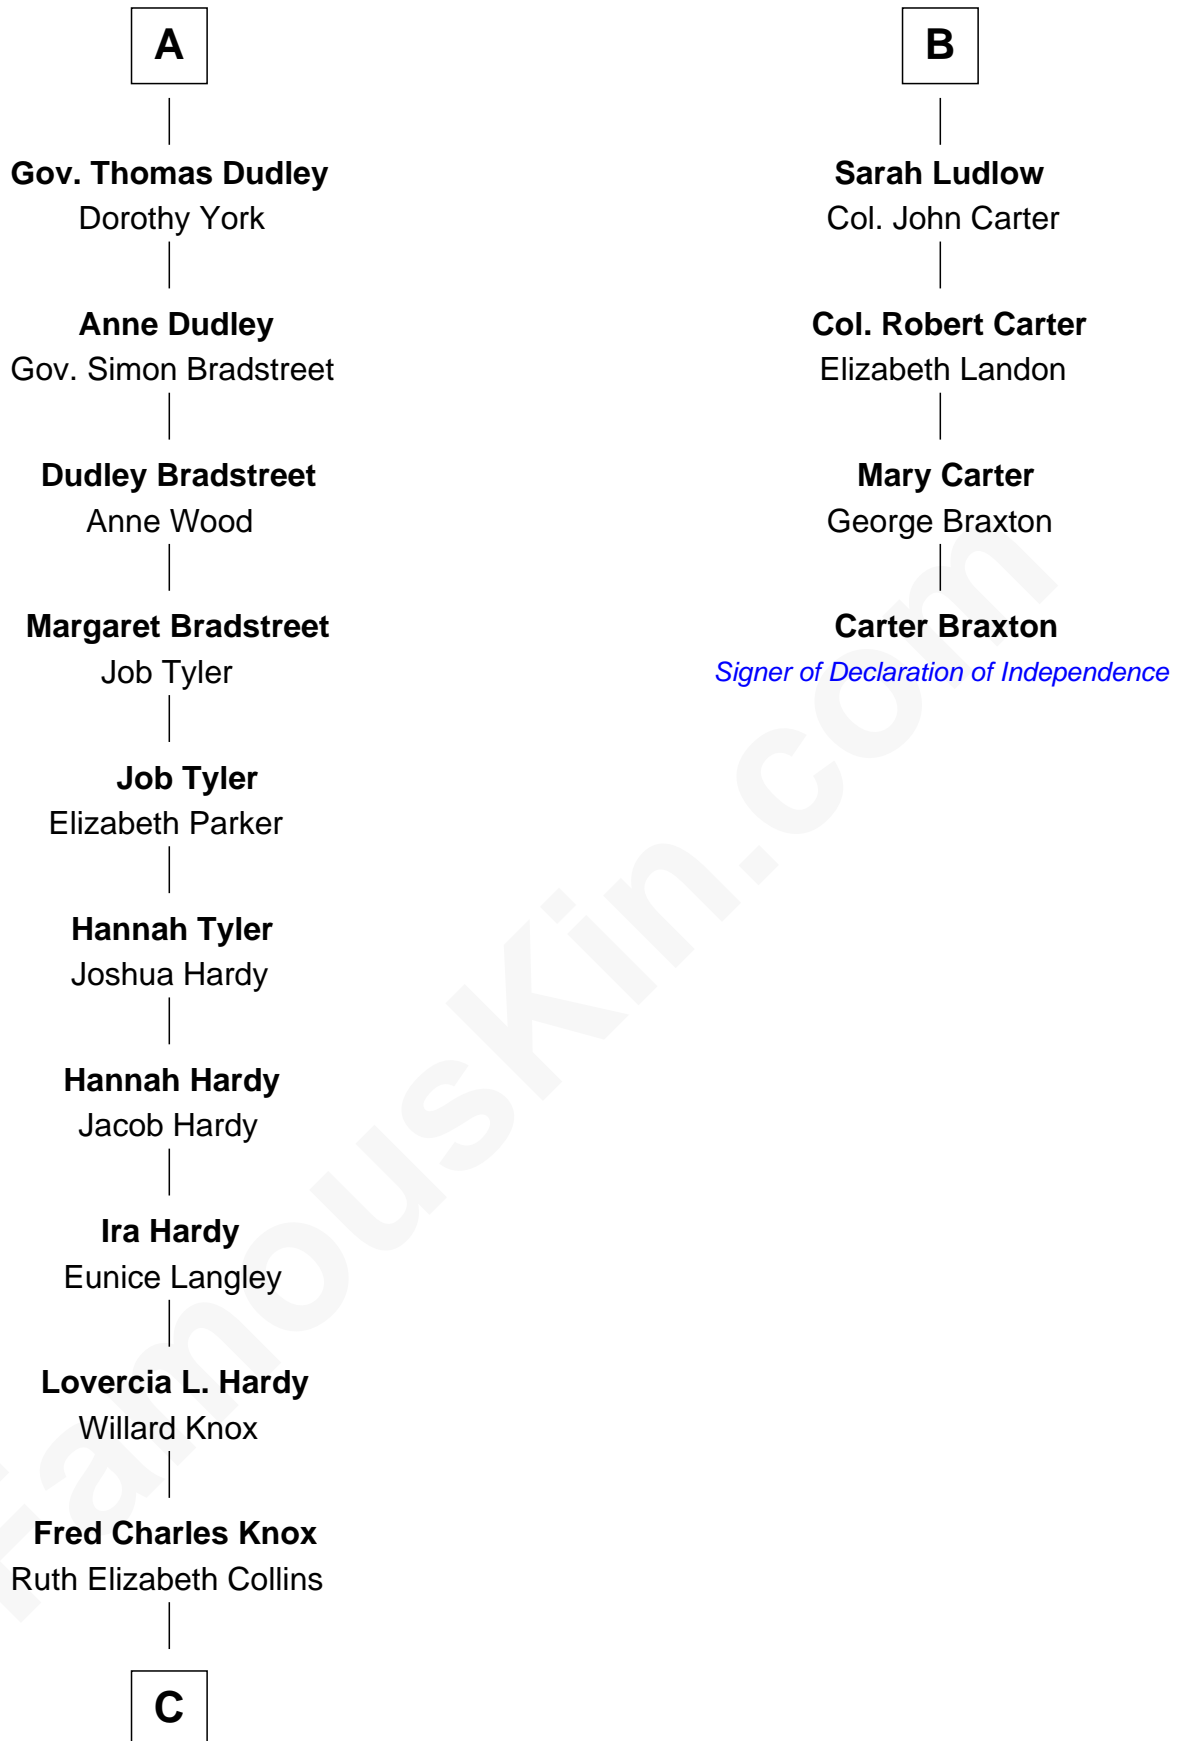

# FamousKin.com Relationship Chart of

**James Taylor**

*Singer-Songwriter*

10th cousin 9 times removed of

**Carter Braxton**

*Signer of the Declaration of Independence*

**Sir Walter Blount**

Sancha de Ayala

**Sir Thomas Blount**

Margaret de Gresley

**Sir Walter Blount**

Helena Byron

**Sir William Blount**

Margaret Echyngham

**Elizabeth Blount**

Sir Andrews de Windsor

**Edith Windsor**

George Ludlow

**Thomas Ludlow**

Jane Pyle

**Gabriel Ludlow**

Phillis -----

**B**

**C**

—  
**Ella Angelique Knox**  
Henry Herman Woodard

—  
**Gertrude Arline Woodard**  
Dr. Isaac Montrose Taylor

—  
**James Taylor**  
*Singer-Songwriter*

FamousKin.com