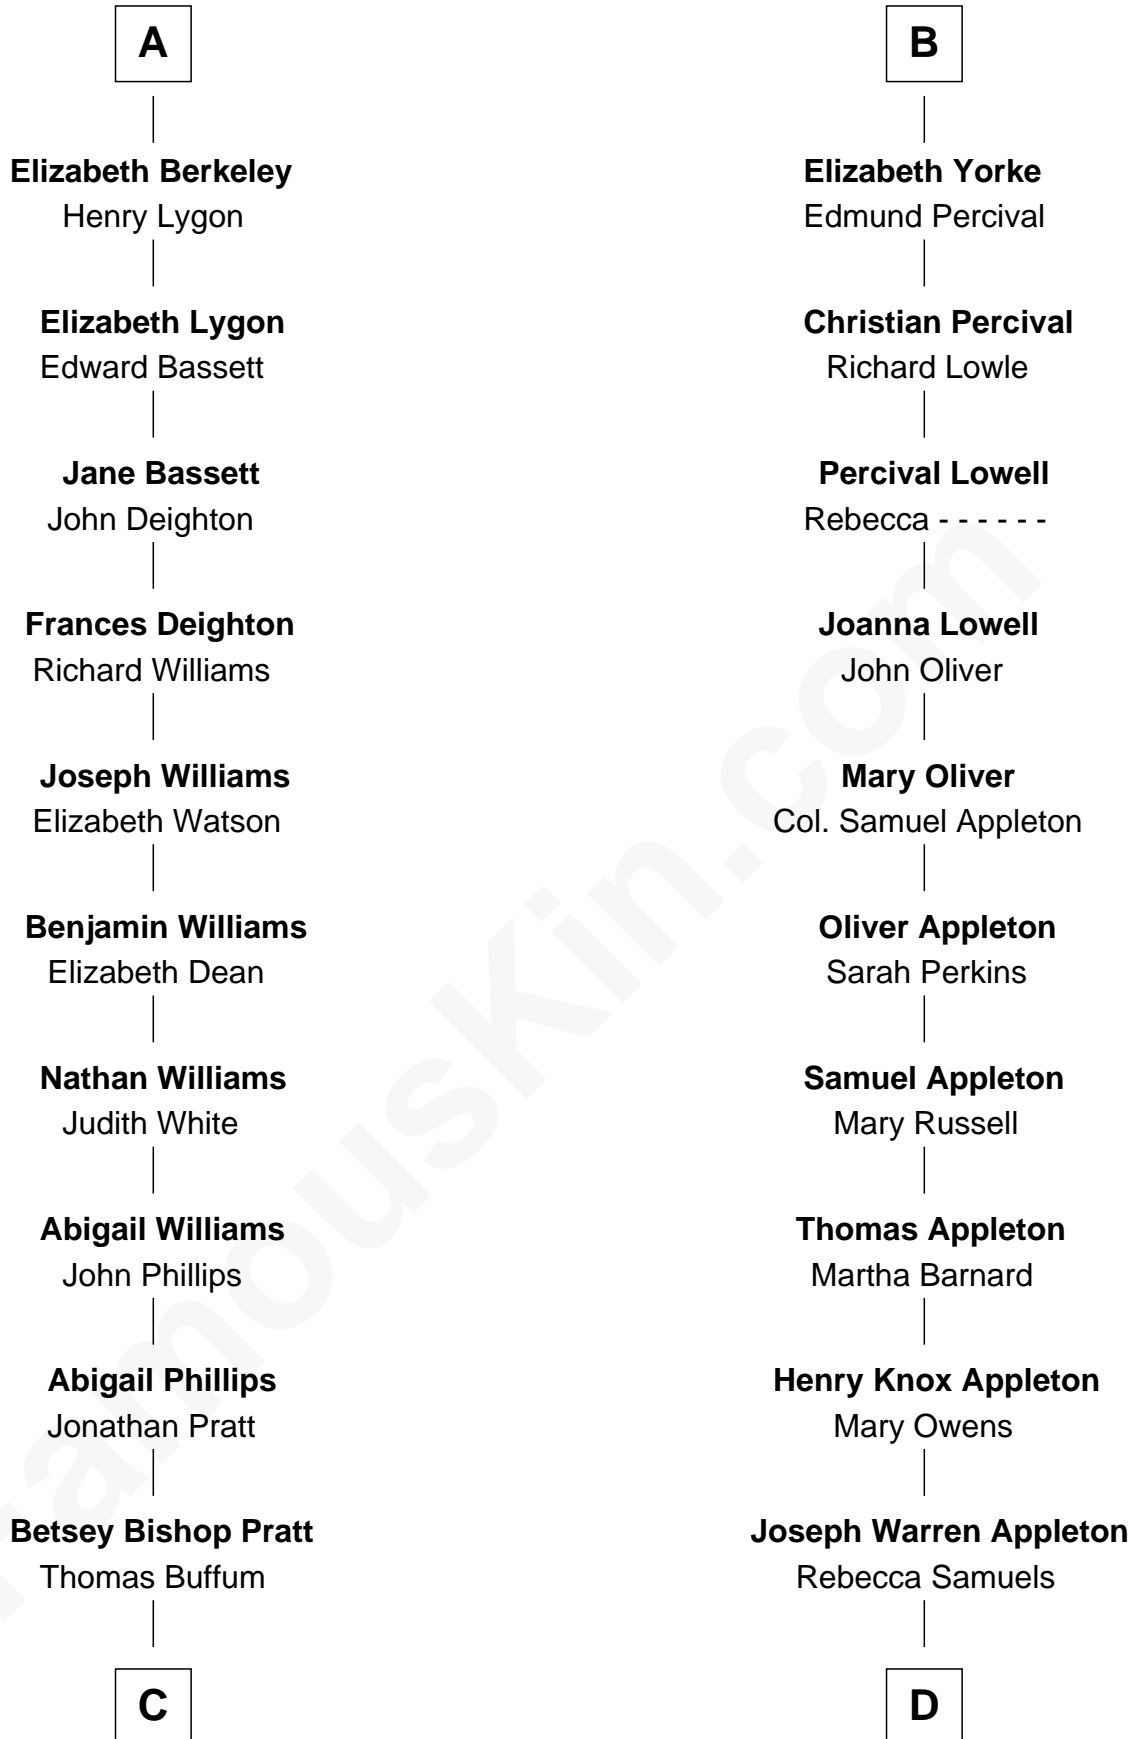

FamousKin.com Relationship Chart of

James Taylor
Singer-Songwriter

21st cousin of

Marie-Chantal Miller
Crown Princess of Greece

Humphrey de Bohun
Elizabeth Plantagenet

Sir William de Bohun
Elizabeth de Badlesmere

Elizabeth de Bohun
Sir Richard Fitzalan

Elizabeth Fitzalan
Sir Thomas Mowbray

Isabel Mowbray
Sir James Berkeley

Maurice Berkeley
Isabel Mead

Anne Berkeley
Sir William Dennis

Isabel Dennis
Sir John Berkeley

A

Margaret de Bohun
Sir Hugh de Courtnay

Elizabeth de Courtnay
Sir Andrew Luttrell

Sir Hugh Luttrell
Catherine de Beaumont

Sir John Luttrell
Margaret Touchet

Sir James Luttrell
Elizabeth Courtnay

Sir Hugh Luttrell
Margaret Hill

Eleanor Luttrell
Roger Yorke

B

C

Eliza Ann Buffum
Granville Hall Leonard

Emily Roxanna Leonard
Stanford Lyman Haynes

Theodosia Haynes
Alexander Taylor

Dr. Isaac Montrose Taylor
Gertrude Arline Woodard

James Taylor
Singer-Songwriter