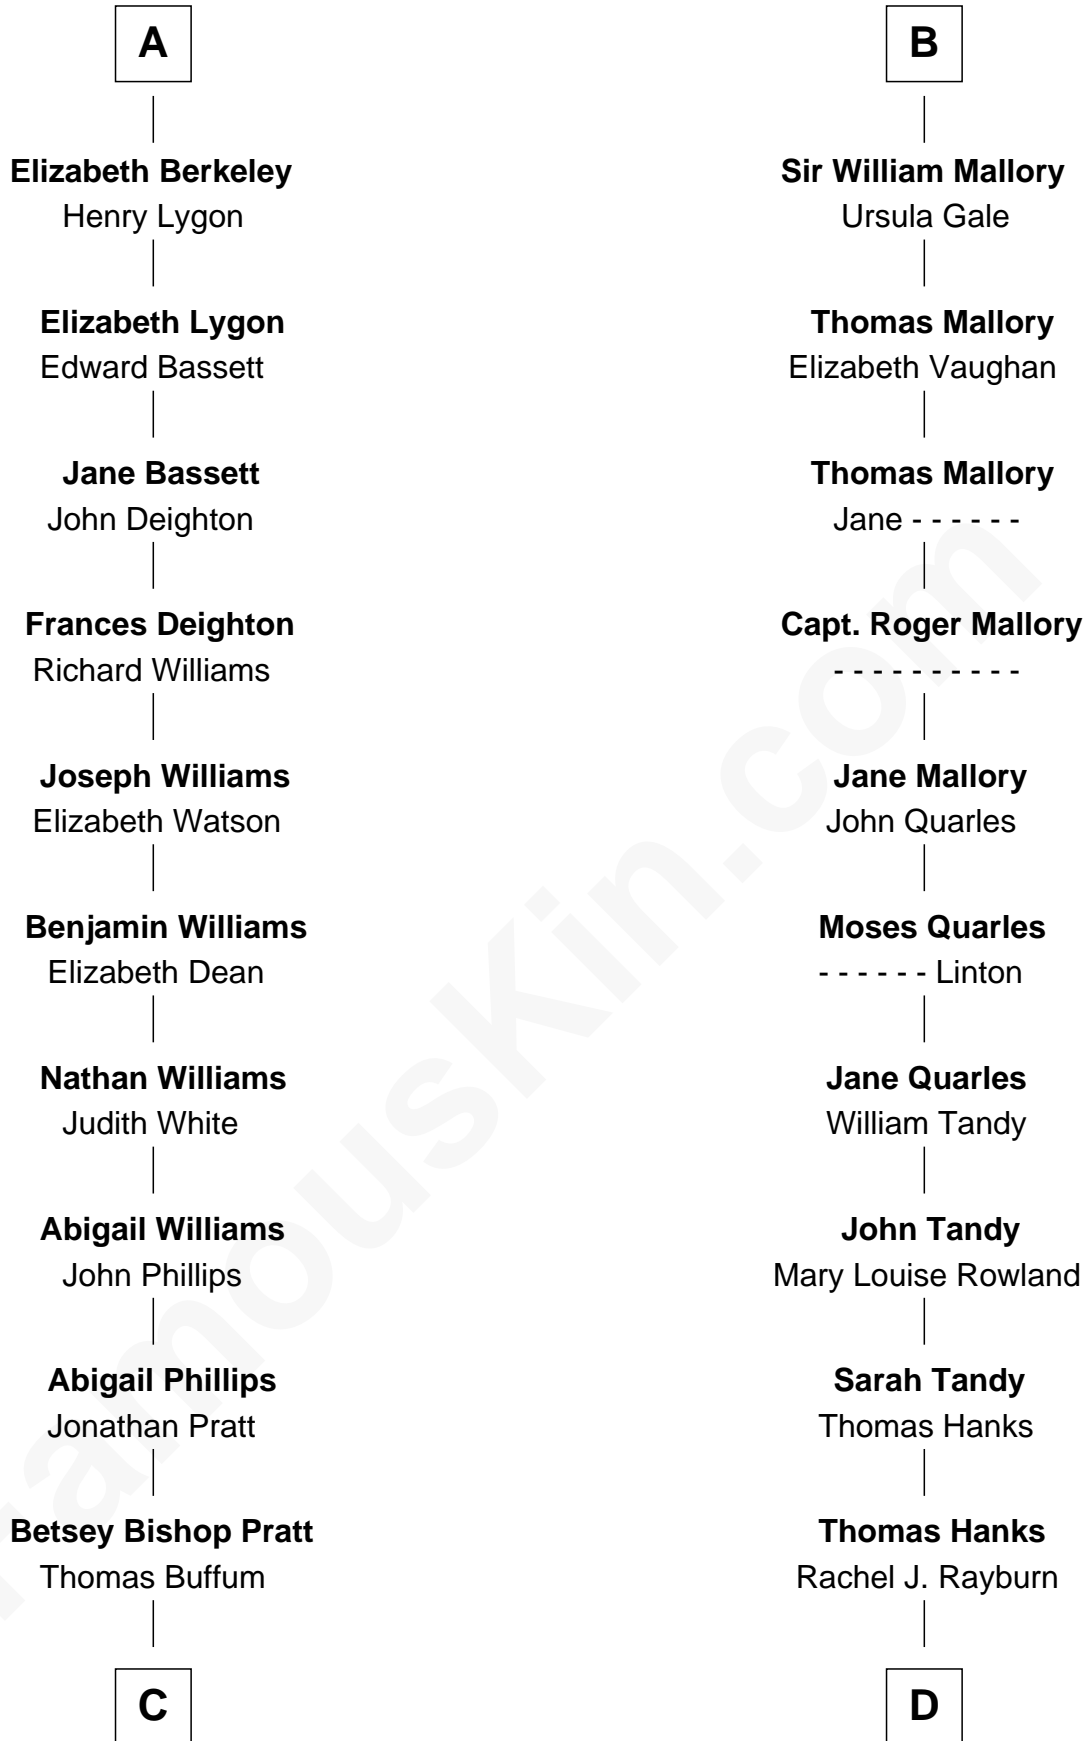

FamousKin.com Relationship Chart of

James Taylor

Singer-Songwriter

20th cousin 1 time removed of

Tom Hanks

Movie Actor

Edmund Fitzalan

Alice de Warenne

Richard Fitzalan
Eleanor Plantagenet

Sir Richard Fitzalan
Elizabeth de Bohun

Elizabeth Fitzalan
Sir Thomas Mowbray

Isabel Mowbray
Sir James Berkeley

Maurice Berkeley
Isabel Mead

Anne Berkeley
Sir William Dennis

Isabel Dennis
Sir John Berkeley

A

Aline Fitzalan

Sir Roger le Strange

Lucy le Strange
Sir William Willoughby

Margery Willoughby
Sir William FitzHugh

Lora FitzHugh
Sir John Constable

Joan Constable
Sir William Mallory

Sir John Mallory
Margaret Thwaites

Sir William Mallory
Jane Norton

B

C

Eliza Ann Buffum
Granville Hall Leonard

Emily Roxanna Leonard
Stanford Lyman Haynes

Theodosia Haynes
Alexander Taylor

Dr. Isaac Montrose Taylor
Gertrude Arline Woodard