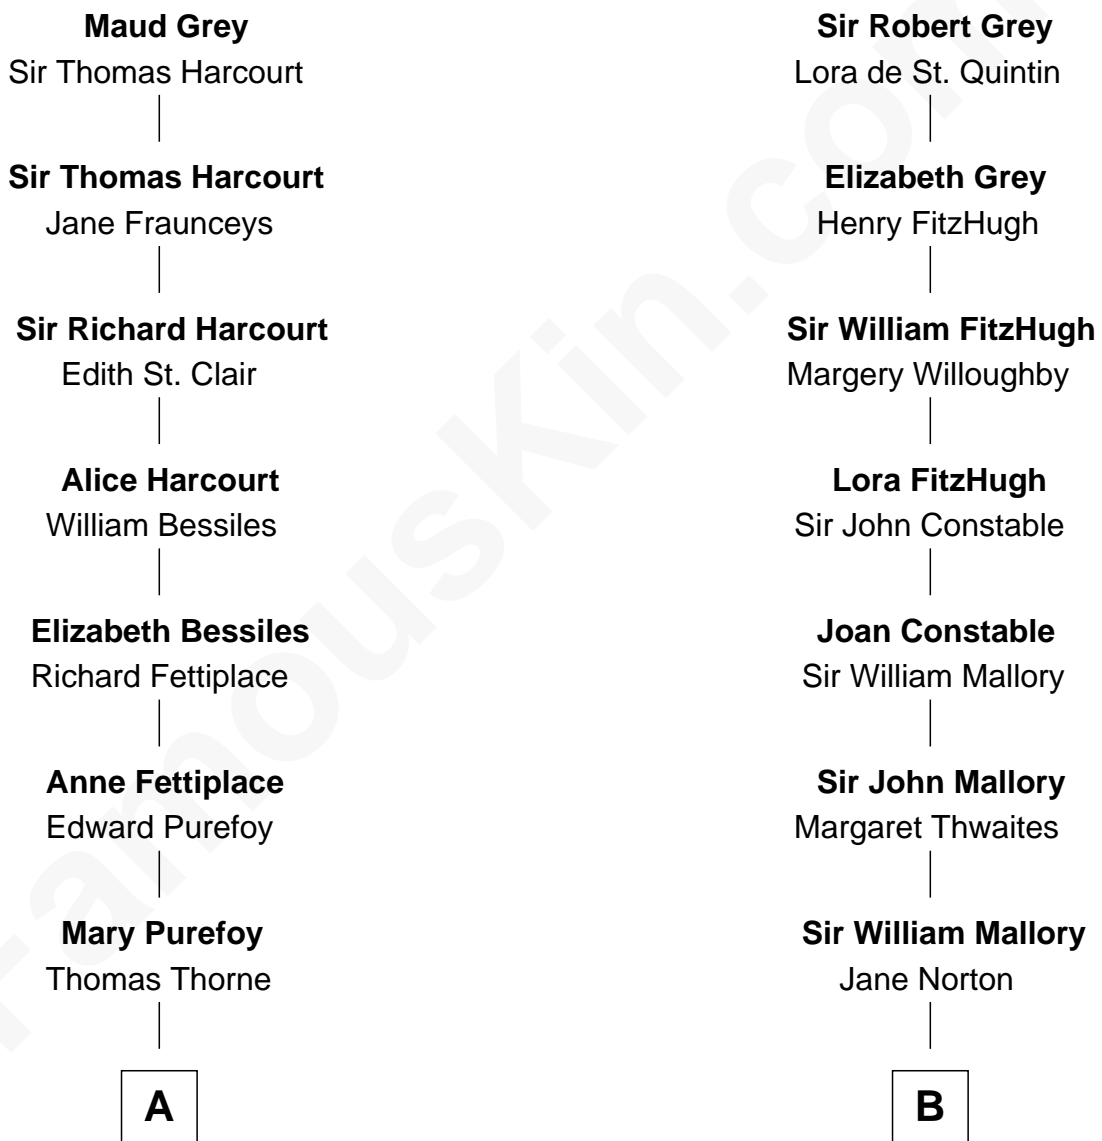

# FamousKin.com Relationship Chart of

**James Taylor**  
*Singer-Songwriter*

20th cousin of

**Tom Hanks**  
*Movie Actor*

**Sir John Grey**  
Avice Marmion

**C**

**Fred Charles Knox**  
Ruth Elizabeth Collins

**Ella Angelique Knox**  
Henry Herman Woodard

**Gertrude Arline Woodard**  
Dr. Isaac Montrose Taylor

**James Taylor**  
*Singer-Songwriter*

**D**

**Daniel Boone Hanks**  
Mary Catherine Mefford

**Ernest Buel Hanks**  
Gladys Hilda Ball