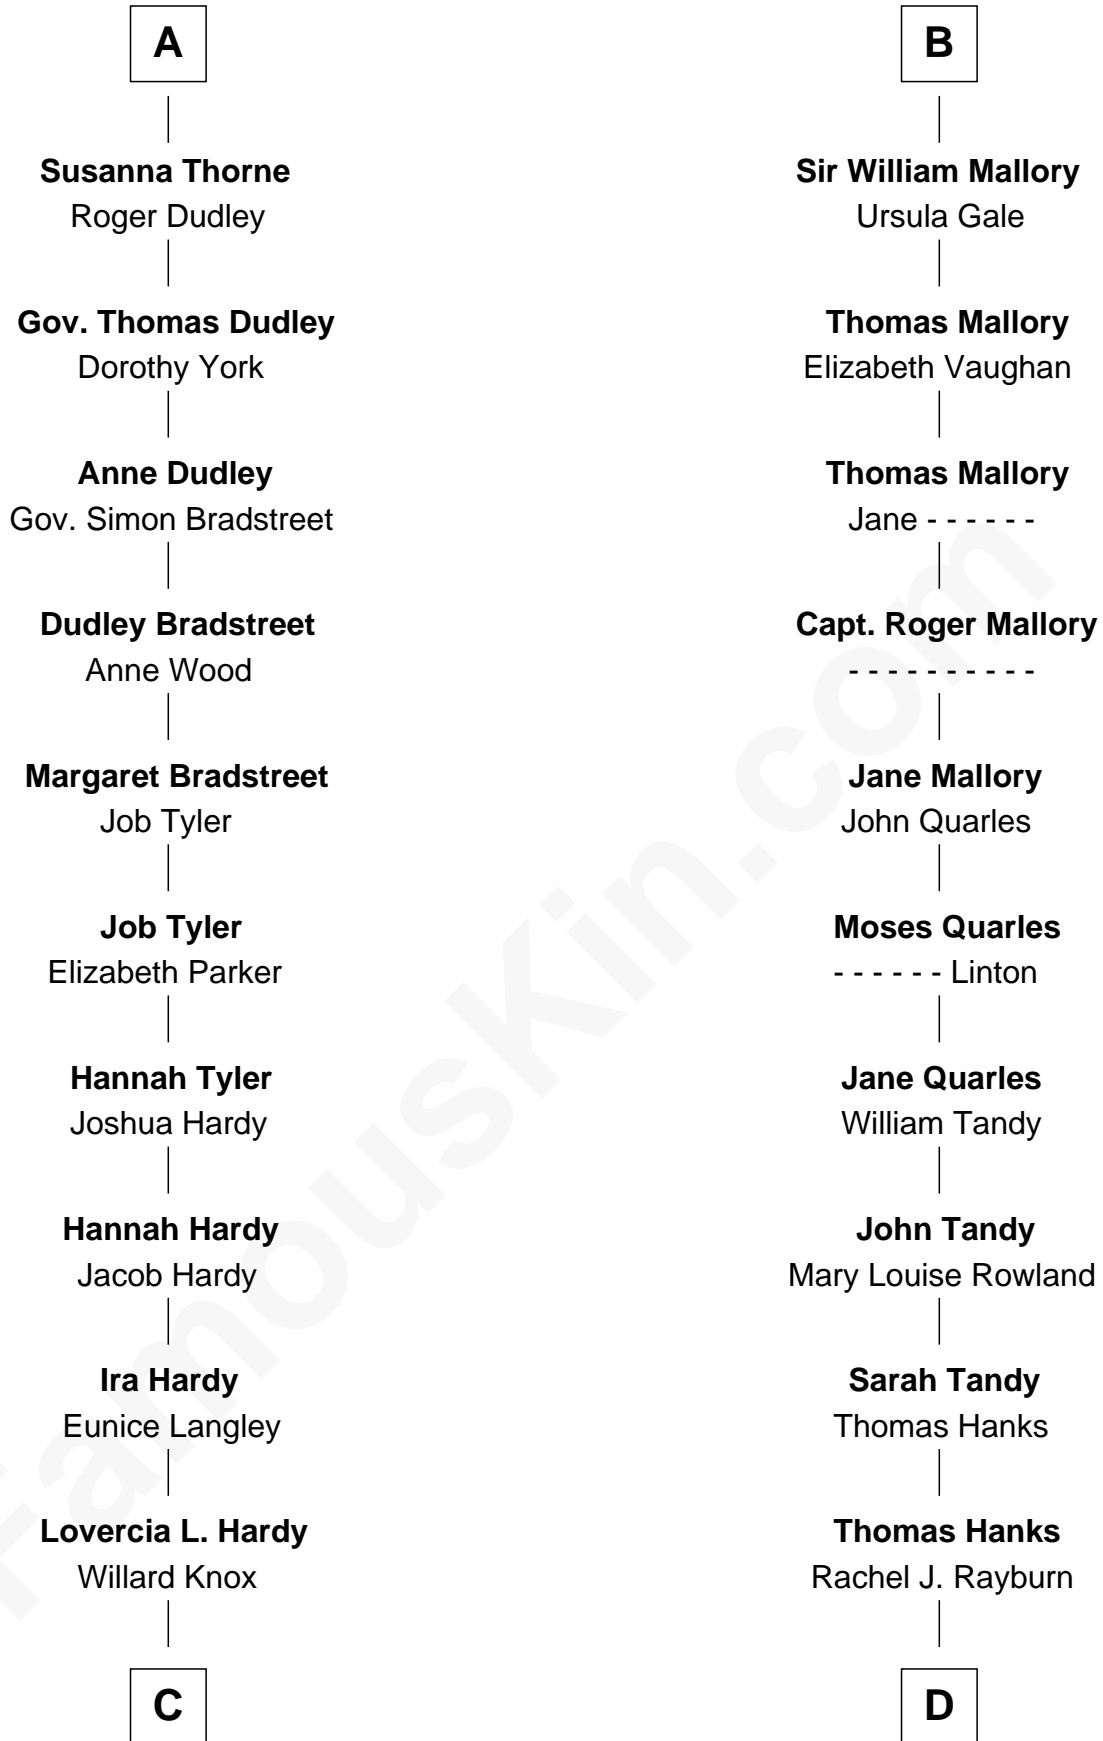

# FamousKin.com Relationship Chart of

**James Taylor**  
*Singer-Songwriter*

20th cousin of

**Tom Hanks**  
*Movie Actor*

**Sir John Grey**  
Avice Marmion

**C**

**Fred Charles Knox**  
Ruth Elizabeth Collins

**Ella Angelique Knox**  
Henry Herman Woodard

**Gertrude Arline Woodard**  
Dr. Isaac Montrose Taylor

**James Taylor**  
*Singer-Songwriter*

**D**

**Daniel Boone Hanks**  
Mary Catherine Mefford

**Ernest Buel Hanks**  
Gladys Hilda Ball

**Amos Mefford Hanks**  
Janet Marylyn Frager

**Tom Hanks**  
*Movie Actor*

FamousKin.com